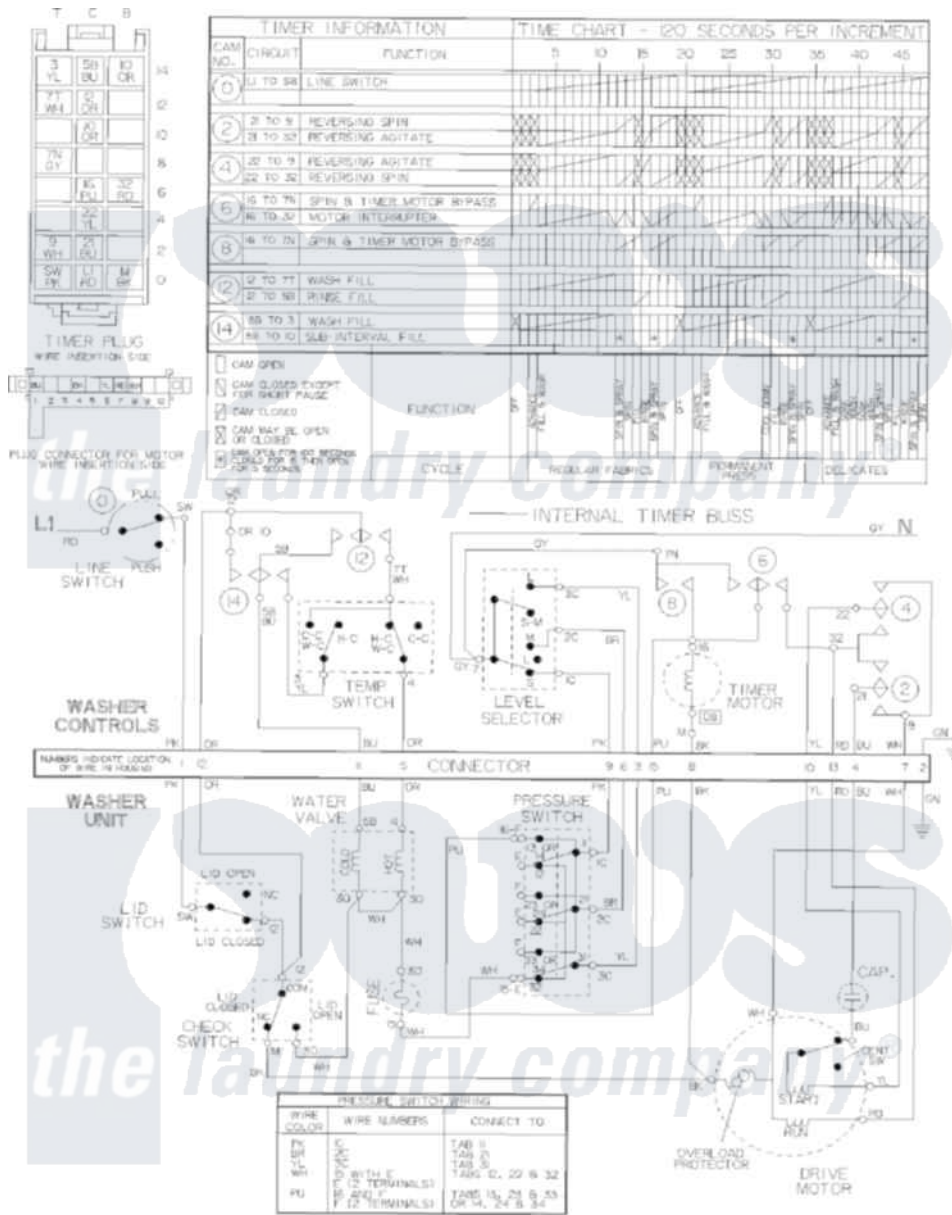

Maytag LSE7806ACE 19 - WIRING INFORMATION

ELECTRICAL CIRCUIT

Maytag Residential Maytag LSE7806ACE Stacked Washer and Dryer Parts Parts Diagram 19 - WIRING INFORMATION

Click on the part number to view part

Item	Original Part Number	Replaced By	Status	Part Description
NI	15003509		Not Available	WIRING INFORMATION