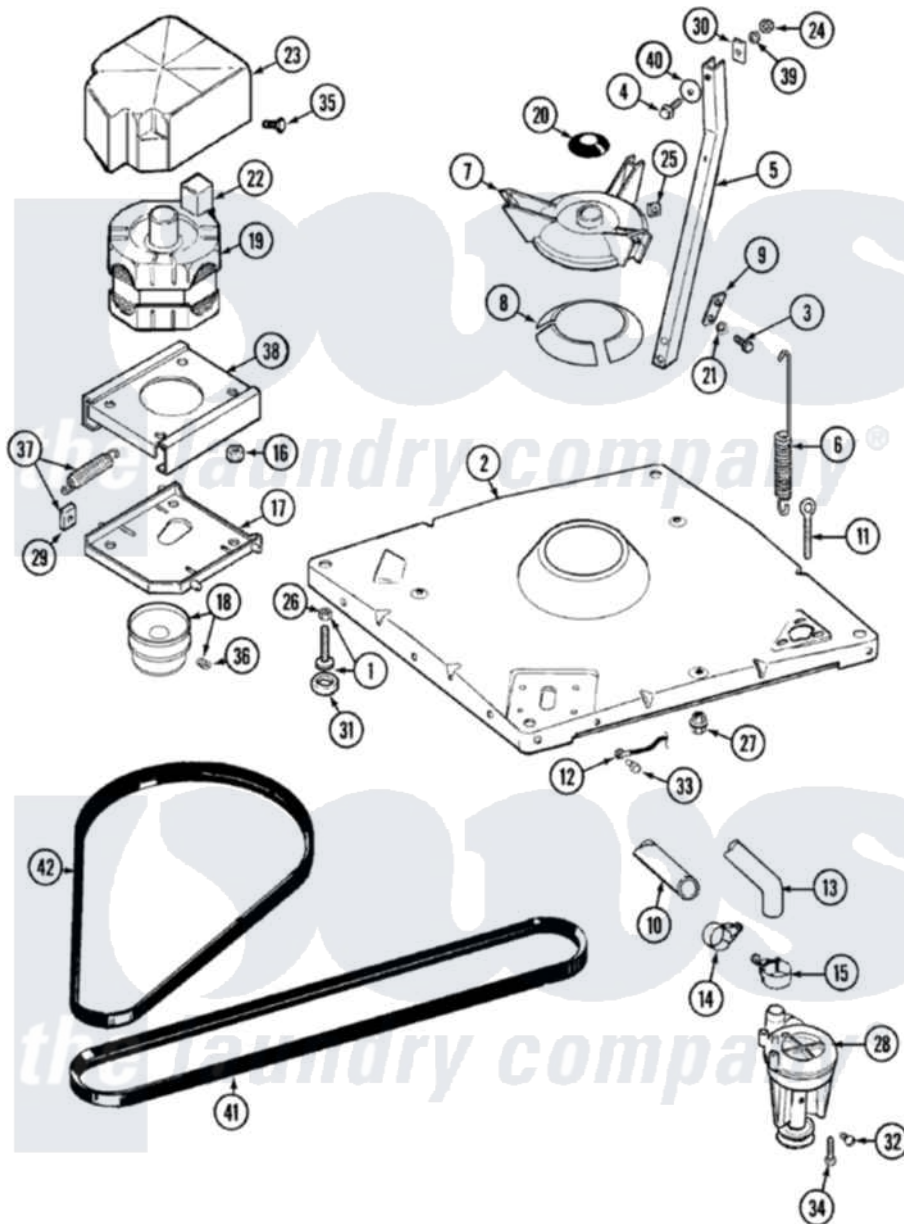

# Maytag LSE7806ACQ 01 - BASE (LSE7806ACQ/ADQ)

Maytag Residential Maytag LSE7806ACQ Stacked Washer and Dryer Parts Parts Diagram 01 - BASE (LSE7806ACQ/ADQ)

Click on the part number to view part

Item	Original Part Number	Replaced By	Status	Part Description
1	Y302699	<a href="#">22003428</a>		Leg, Adjustable
2	315471	<a href="#">22003298</a>		Retainer, Wire
"	<a href="#">22002150</a>			Base
3	<a href="#">Y015627</a>			Screw- Hex
4	205254	<a href="#">W10175938</a>		Bolt
"	200744	<a href="#">W10175939</a>		Bolt
5	<a href="#">213053</a>			Brace, Tub Part Not Used
6	<a href="#">22001300</a>			Spring, Centering
7	<a href="#">203725</a>			Damper W/Bolt And Clip
8	<a href="#">203956</a>			Damper Pad Kit
9	<a href="#">213073</a>			Washer, Double Brace
10	215365	<a href="#">22001448</a>		Hose, Pump
11	<a href="#">216416</a>			Bolt, Eye/Centering Spring
12	<a href="#">901220</a>			Ground Wire
13	<a href="#">213045</a>			Hose, Outer Tub Part Not Used