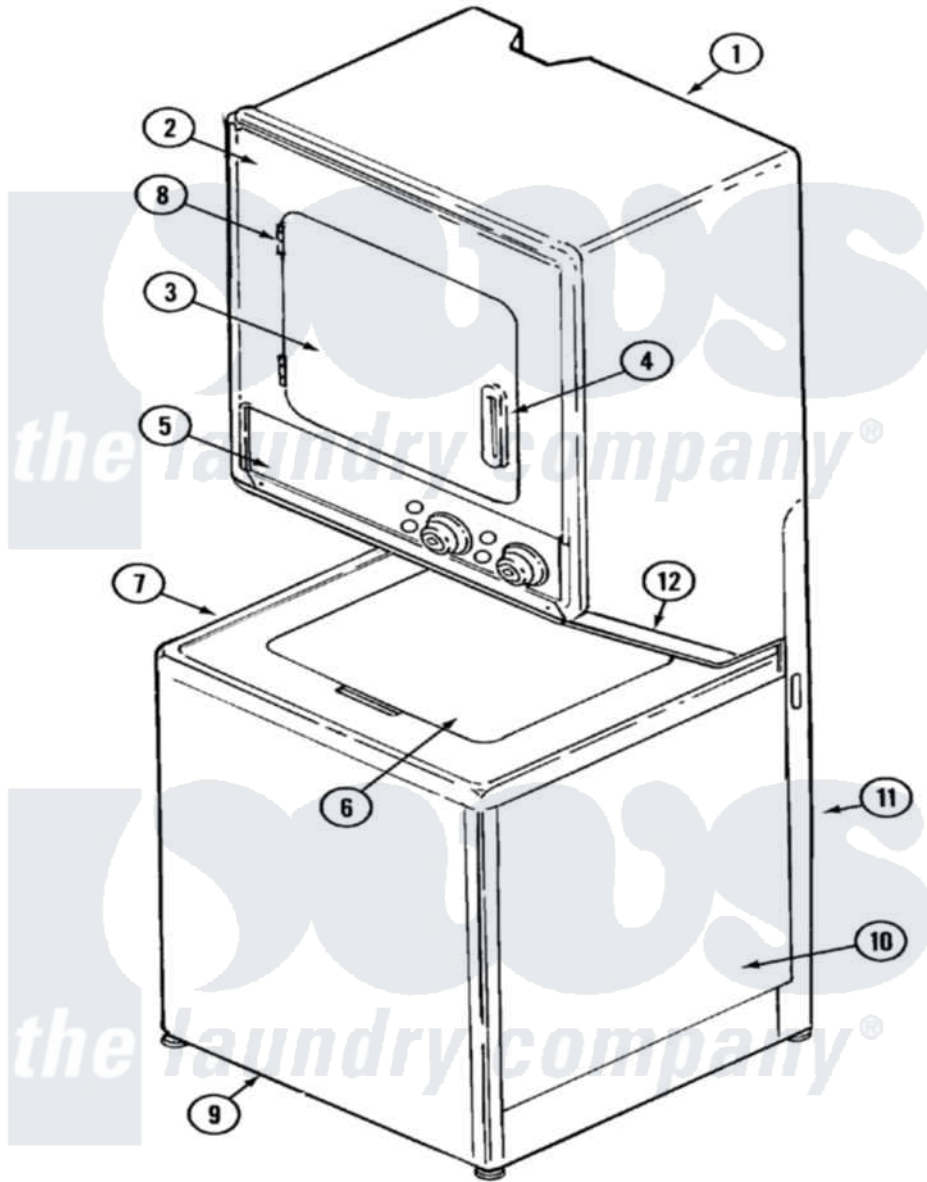

Maytag LSE7806ACQ 08 - FRONT (LSE7806ACQ/ADQ)

Maytag Residential Maytag LSE7806ACQ Stacked Washer and Dryer Parts Parts Diagram 08 - FRONT  
(LSE7806ACQ/ADQ)

[Click on the part number to view part](#)

Item	Original Part Number	Replaced By	Status	Part Description
1	22002669		Not Available	CABINET, ASSEMBLY (BSQ)
2	22002671	<a href="#">33002365</a>		Panel- Acc
"	33001486	<a href="#">98008544</a>		Screw
3	22002670		Not Available	DOOR, OUTER (BSQ)
5	<a href="#">33002348</a>			Panel, Control
6	22002647		Not Available	LID, W/LEGEND (BSQ)
7	<a href="#">22002646</a>			Cover, Top
8	<a href="#">33001230</a>			Hinge, Door
9	<a href="#">22002651</a>			Panel, Front
10	<a href="#">22002648</a>			Cabinet, Assembly
12	22002671	<a href="#">33002365</a>		Panel- Acc
13	63406320		Not Available	MANUAL, USE & CARE (ARABIC)
"	2206689		Not Available	MANUAL, USE & CARE DEP CARE
"	Y2205820		Not Available	GUIDE, USE & CARE