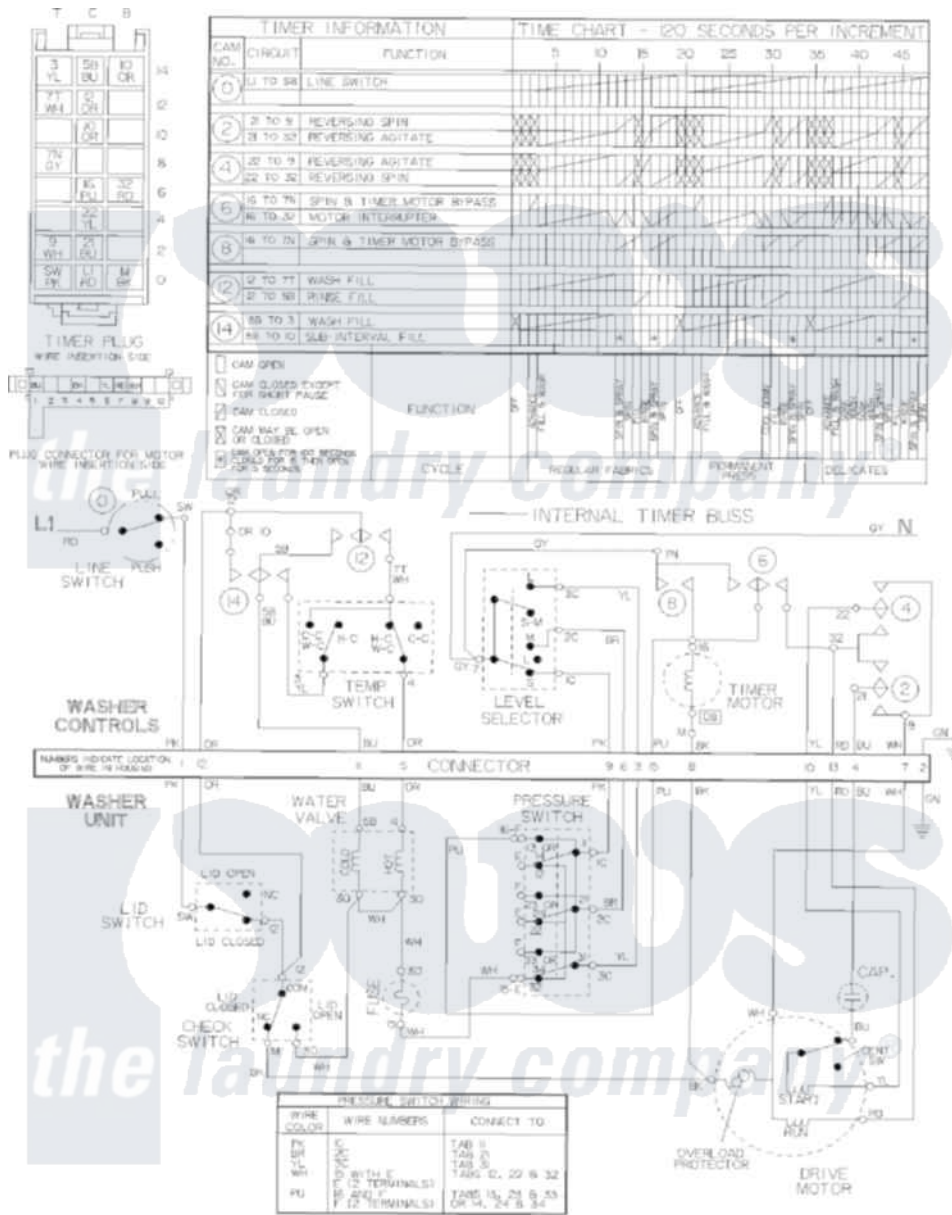

Maytag LSE7806ACQ 16 - WIRING INFORMATION

ELECTRICAL CIRCUIT

Maytag Residential Maytag LSE7806ACQ Stacked Washer and Dryer Parts Parts Diagram 16 - WIRING INFORMATION

[Click on the part number to view part](#)

Item	Original Part Number	Replaced By	Status	Part Description
NI	15003509		Not Available	WIRING INFORMATION