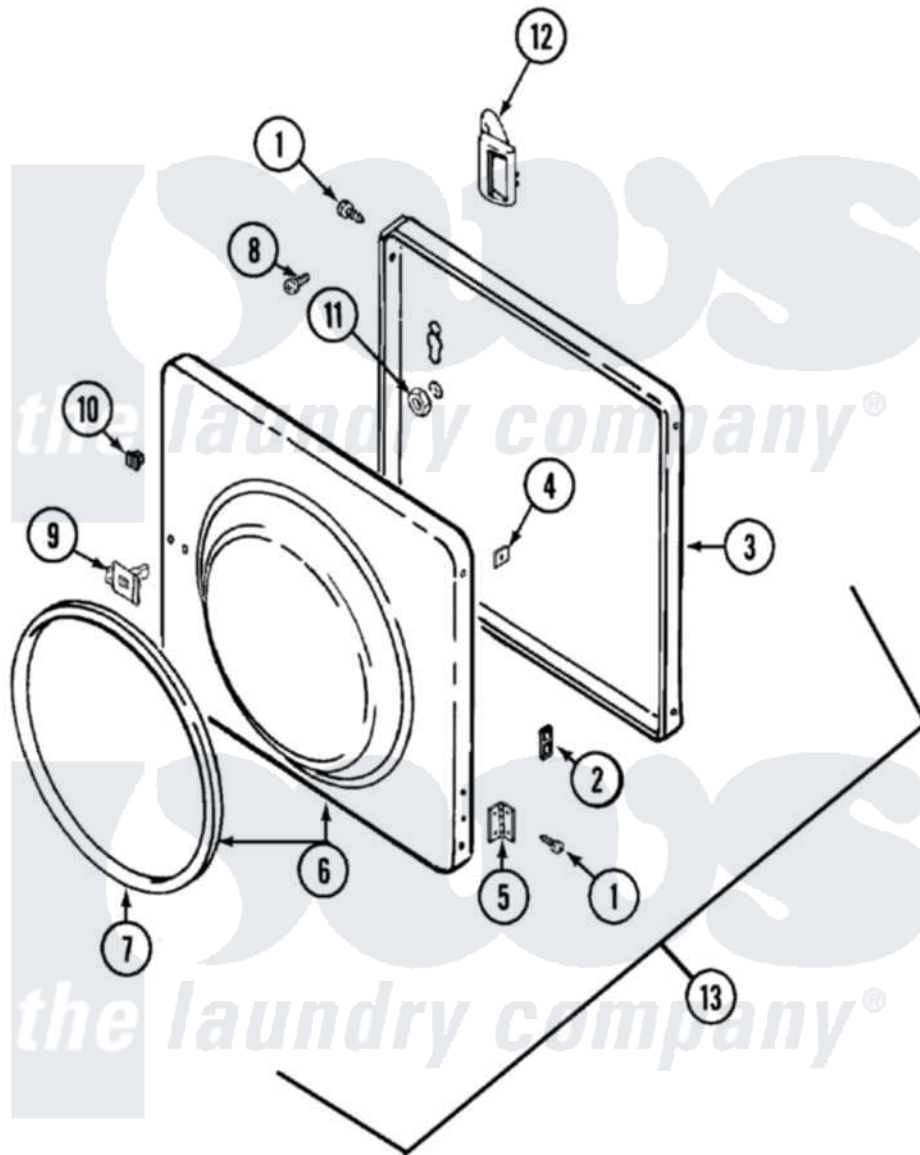

# Maytag LSE7806ADE 05 - DOOR

Maytag [Residential Maytag LSE7806ADE Stacked Washer and Dryer Parts](#) Parts Diagram 05 - DOOR  
 Click on the part number to view part

Item	Original Part Number	Replaced By	Status	Part Description
1	<a href="#">Y314062</a>			Screw, Door Hinge And Panel
2	<a href="#">33001222</a>			Speednut, Twin
"	33001221	<a href="#">22001817</a>		Sheet, Sound Damper
"	<a href="#">Y313907</a>			Fastener, Twin
3	<a href="#">314475</a>			Panel, Outer Door
4	<a href="#">Y313910</a>			Clip, Door Liner To Outer Panel
5	<a href="#">33001230</a>			Hinge, Door
6	<a href="#">33001002</a>			Door, Inner
7	<a href="#">33001005</a>			Seal, Door
8	312960	<a href="#">489355</a>		Screw, 8 X 1/2
9	Y304578	<a href="#">LA-1003</a>		Door Catch Kit
10	<a href="#">Y313911</a>			Door Strike Retainer
11	<a href="#">214872</a>			Palnut, End Cap Note: Nut, Lamp Holder
12	315425		Not Available	HANDLE, DOOR
13	<a href="#">33001111</a>			Door, Complete