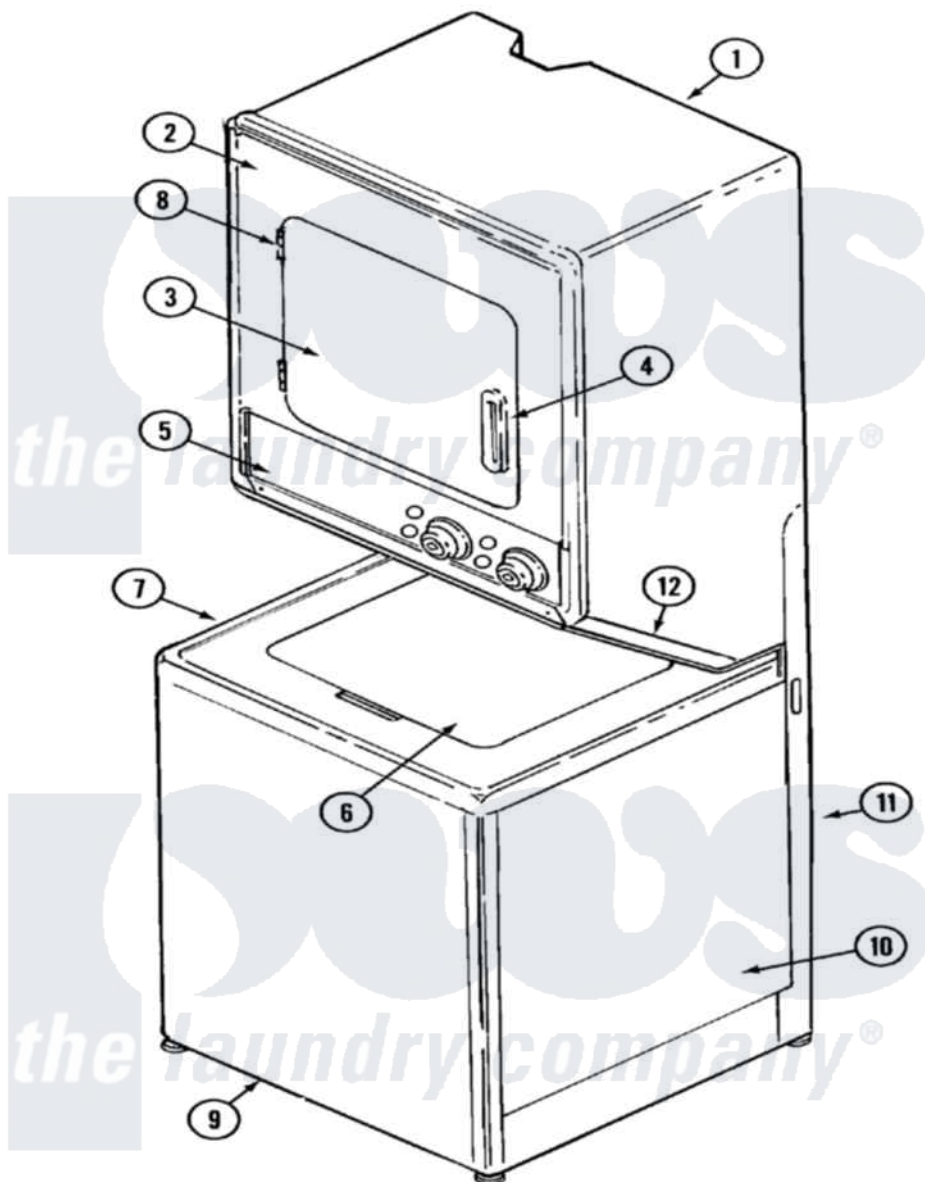

Maytag LSE7806ADE 06 - FRONT

Maytag Residential Maytag LSE7806ADE Stacked Washer and Dryer Parts Parts Diagram 06 - FRONT
 Click on the part number to view part

Item	Original Part Number	Replaced By	Status	Part Description
1	308055			Cabinet
2	33001191			Panel, Front
"	33001486	98008544		Screw
3	314475			Panel, Outer Door
4	315425		Not Available	HANDLE, DOOR
5	22001927			Panel, Control
6	22001368		Not Available	LID W/LEGEND (CANADA-WHT)
7	22001064		Not Available	COVER, TOP (WHT)
8	33001230			Hinge, Door
9	207205			Panel, Front
10	22002133			Cabinet
"	22001065	22002133		Cabinet
11	Y306110			Stand, Dryer
12	33001050			Panel, Access
13	22001928			Manual, Use And Care