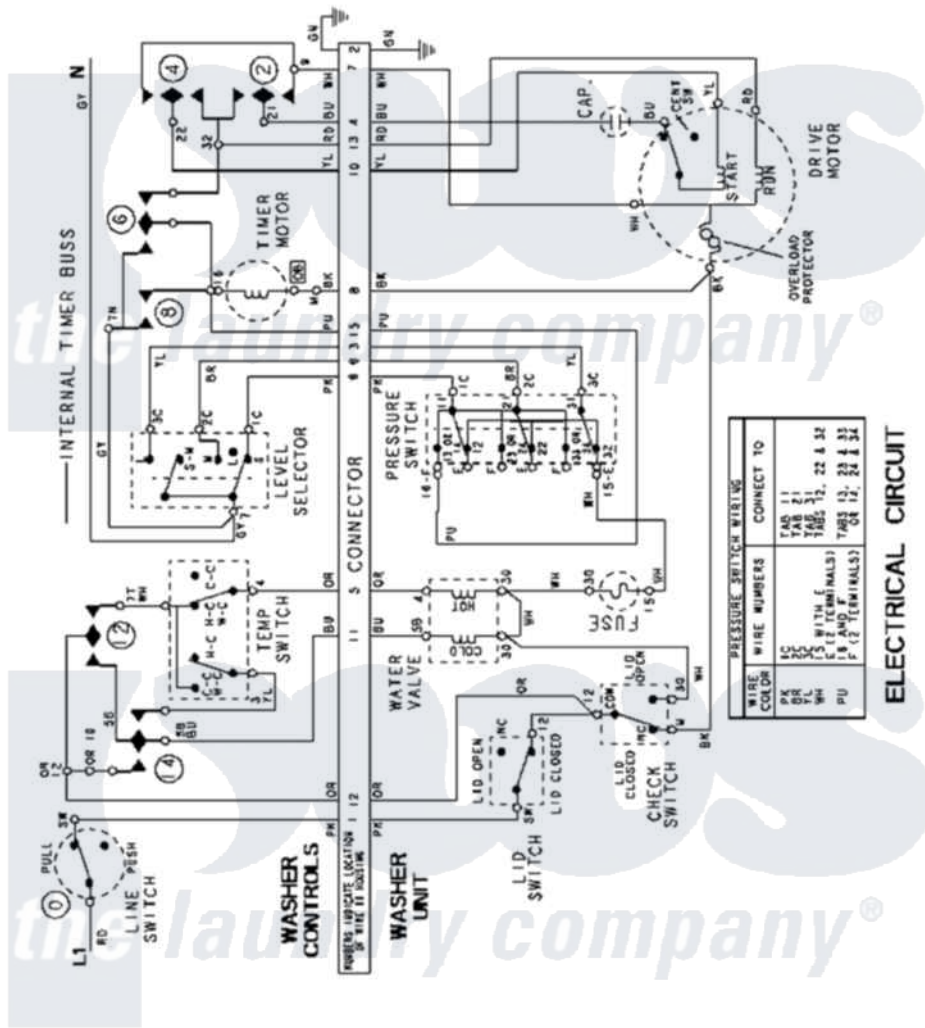

# Maytag LSE7806ADE 17 - WIRING INFORMATION

Maytag Residential Maytag LSE7806ADE Stacked Washer and Dryer Parts Parts Diagram 17 - WIRING INFORMATION

[Click on the part number to view part](#)

Item	Original Part Number	Replaced By	Status	Part Description
NI	15003237		Not Available	WIRING INFORMATION