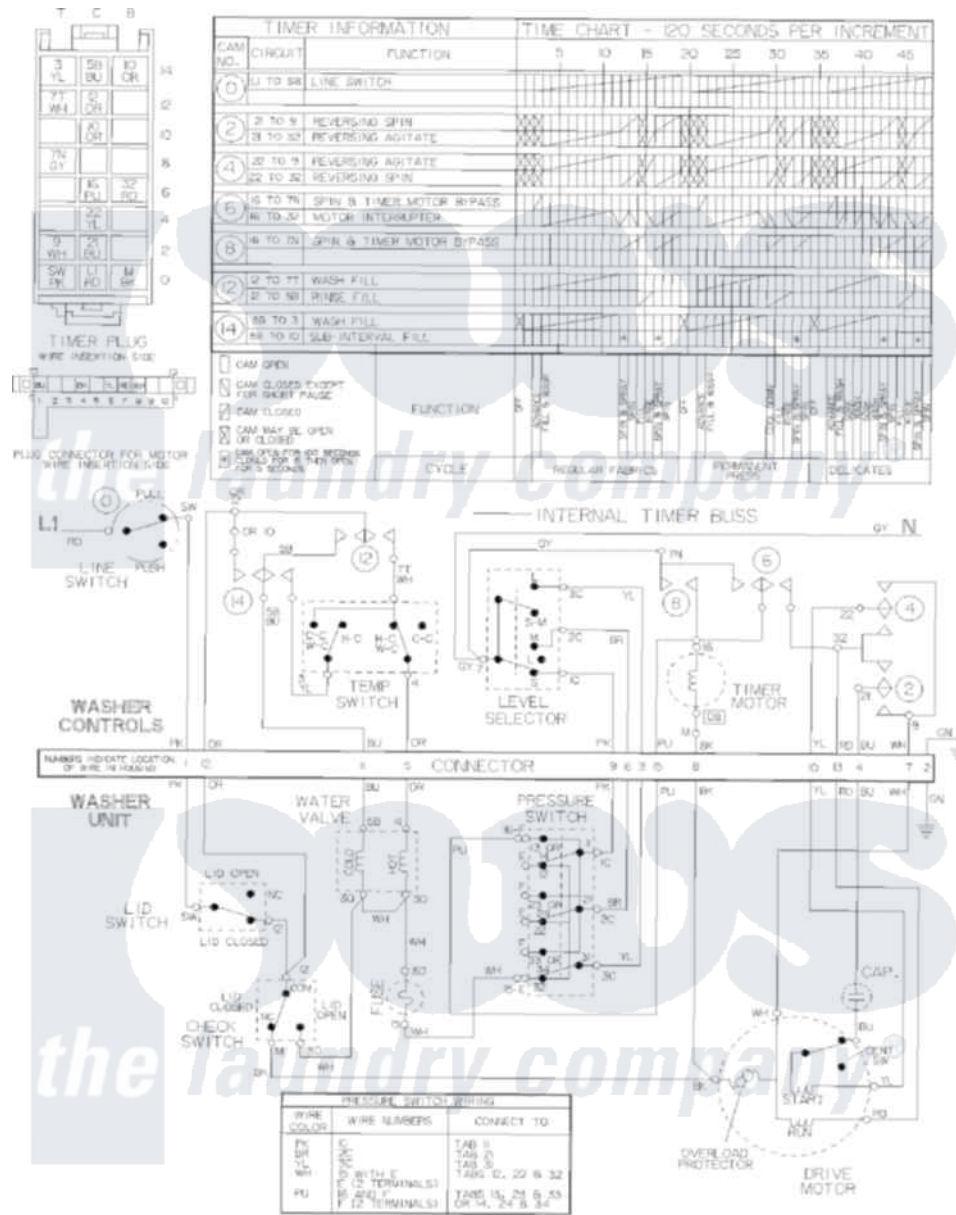

Maytag LSE7806ADE 18 - WIRING INFORMATION

ELECTRICAL CIRCUIT

Maytag Residential Maytag LSE7806ADE Stacked Washer and Dryer Parts Parts Diagram 18 - WIRING INFORMATION

[Click on the part number to view part](#)

Item	Original Part Number	Replaced By	Status	Part Description
NI	15003509		Not Available	WIRING INFORMATION