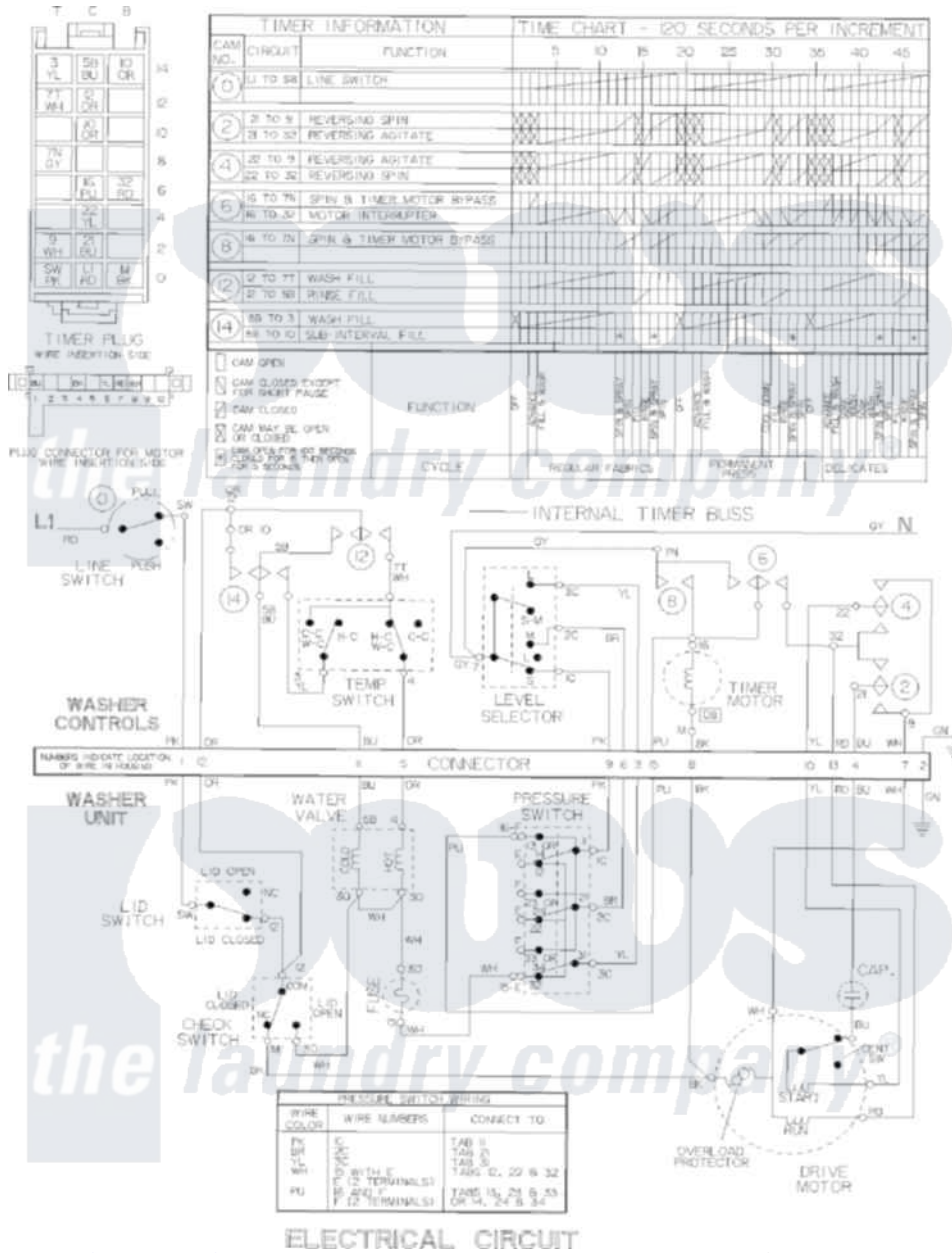

Maytag LSE7806ADE 19 - WIRING INFORMATION

Maytag Residential Maytag LSE7806ADE Stacked Washer and Dryer Parts Parts Diagram 19 - WIRING INFORMATION

[Click on the part number to view part](#)

Item	Original Part Number	Replaced By	Status	Part Description
NI	15003509		Not Available	WIRING INFORMATION