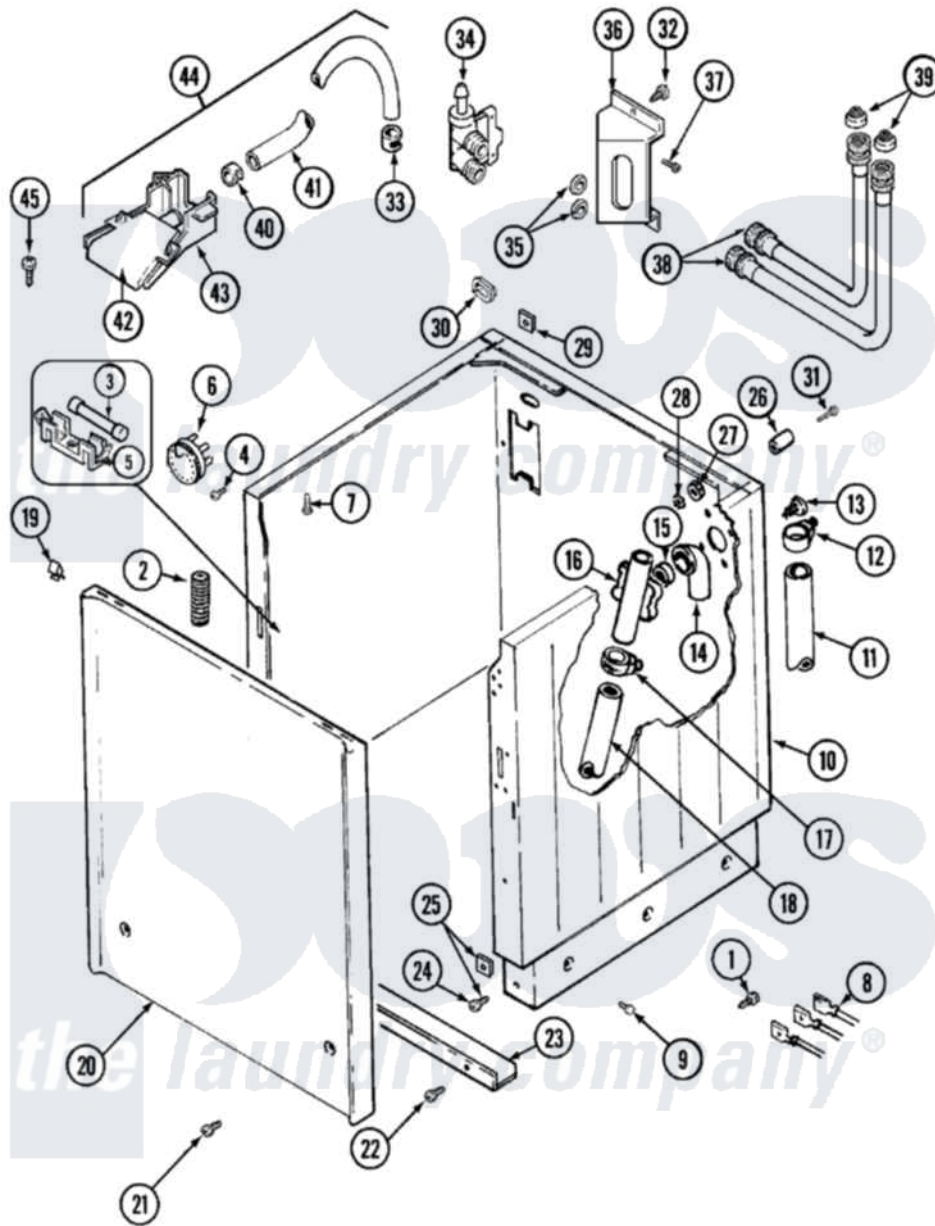

Maytag LSE7806ADM 02 - CABINET

Maytag Residential Maytag LSE7806ADM Stacked Washer and Dryer Parts Parts Diagram 02 - CABINET
 Click on the part number to view part

Item	Original Part Number	Replaced By	Status	Part Description
1	Y251119	3177991		Screw
2	211149			Clip, Capacitor
"	Y200832			Capacitor
3	W10124350		Not Available	NOT REQUIRED PART OR SEE NOTE NOT REPLACEABLE (MUST ORDER LID SWITCH ASSY. COMPLETE. REFER TO TOP & LID SECTION FOR CORRECT PART NO.)
"	22001555			Fuse
4	210720			Rivet, Bearing To Tumbler Frnt
5	207167			Block, Fuse
6	208783			Wire Jumper
"	207787	12002304		Switch-WL
7	214354			Screw, Top Cover To Cabnt.
8	22001585			Harness, Wire
9	213007			Xfor Cabinet See Cabinet, Back