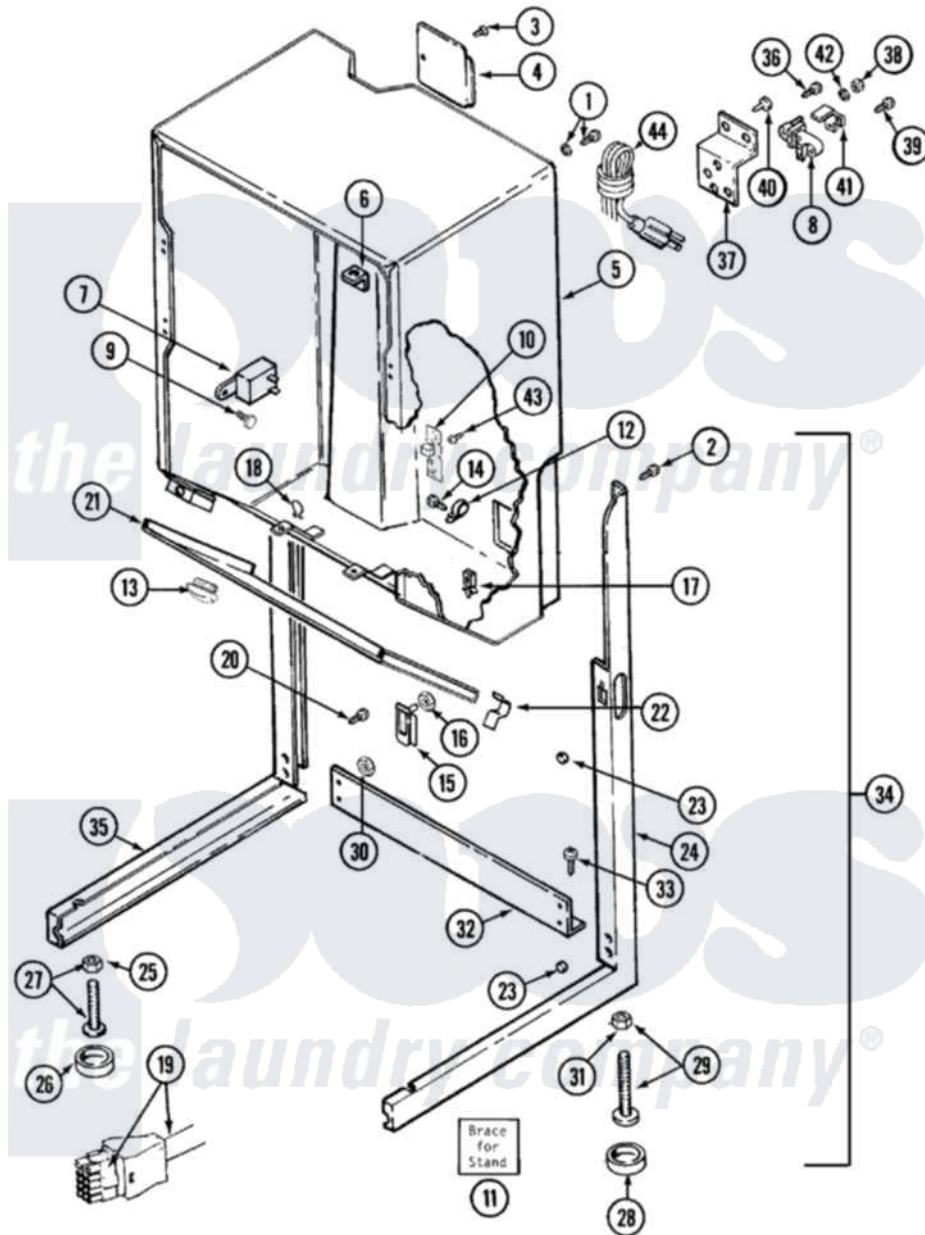

# Maytag LSE7806ADM 03 - CABINET-DRYER

Maytag Residential Maytag LSE7806ADM Stacked Washer and Dryer Parts Parts Diagram 03 - CABINET-DRYER  
 Click on the part number to view part

Item	Original Part Number	Replaced By	Status	Part Description
1	303846	<a href="#">22003781</a>		Screw, Ground Strap
2	314663	<a href="#">214354</a>		Screw, Top Cover To Cabnt.
3	<a href="#">Y313561</a>			Screw---NA
4	314470		Not Available	COVER, TERMINAL
5	308055L		Not Available	CABINET (ALM)
6	<a href="#">312548</a>			Fastener-Access Panel To CA
7	Y308205	<a href="#">33001623</a>		Buzzer, Non-Adjustable
8	<a href="#">400008</a>			Block, Terminal
9	211168	<a href="#">W10139210</a>		Screw, 8-18 X 5/16
10	<a href="#">33001212</a>			Board, Control-Moisture Sensor
11	306128		Not Available	BRACE FOR STAND-ACCESSORY
12	22001929	<a href="#">8534021</a>		Clamp, Recirc Hose Retainer
13	22001195	<a href="#">22002595</a>		Bumper
14	Y310632	<a href="#">1163839</a>		Screw
15	<a href="#">314489</a>			Guide, Pin