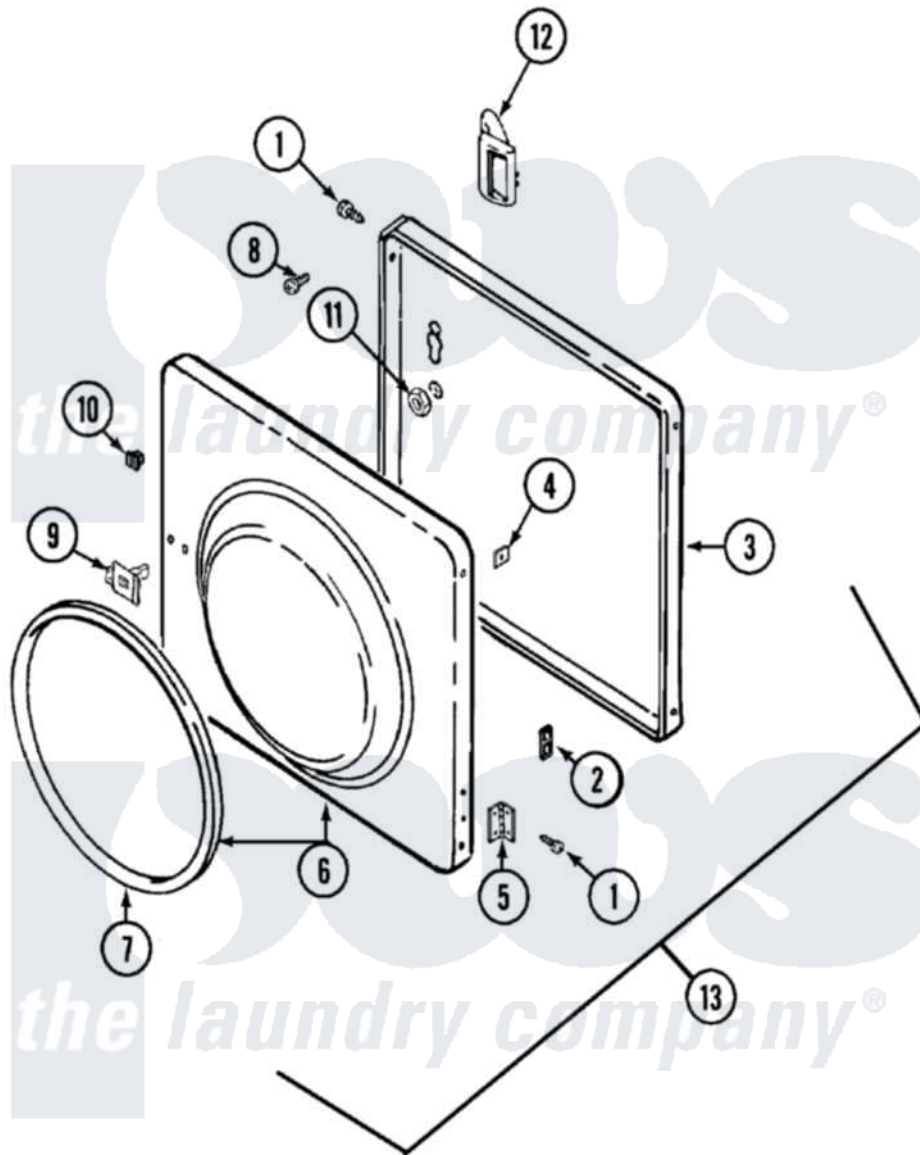

Maytag LSE7806ADM 05 - DOOR

Maytag Residential Maytag LSE7806ADM Stacked Washer and Dryer Parts Parts Diagram 05 - DOOR
 Click on the part number to view part

Item	Original Part Number	Replaced By	Status	Part Description
1	Y314062			Screw, Door Hinge And Panel
2	33001222			Speednut, Twin
"	33001221	22001817		Sheet, Sound Damper
"	Y313907			Fastener, Twin
3	314475L			Panel, Outer Door
4	Y313910			Clip, Door Liner To Outer Panel
5	33001230			Hinge, Door
6	33001002			Door, Inner
7	33001005			Seal, Door
8	312960	489355		Screw, 8 X 1/2
9	Y304578	LA-1003		Door Catch Kit
10	Y313911			Door Strike Retainer
11	214872			Palnut, End Cap Note: Nut, Lamp Holder
12	33001476	33002344		Handle, Door
13	33001110		Not Available	DOOR, COMPLETE (ALM)