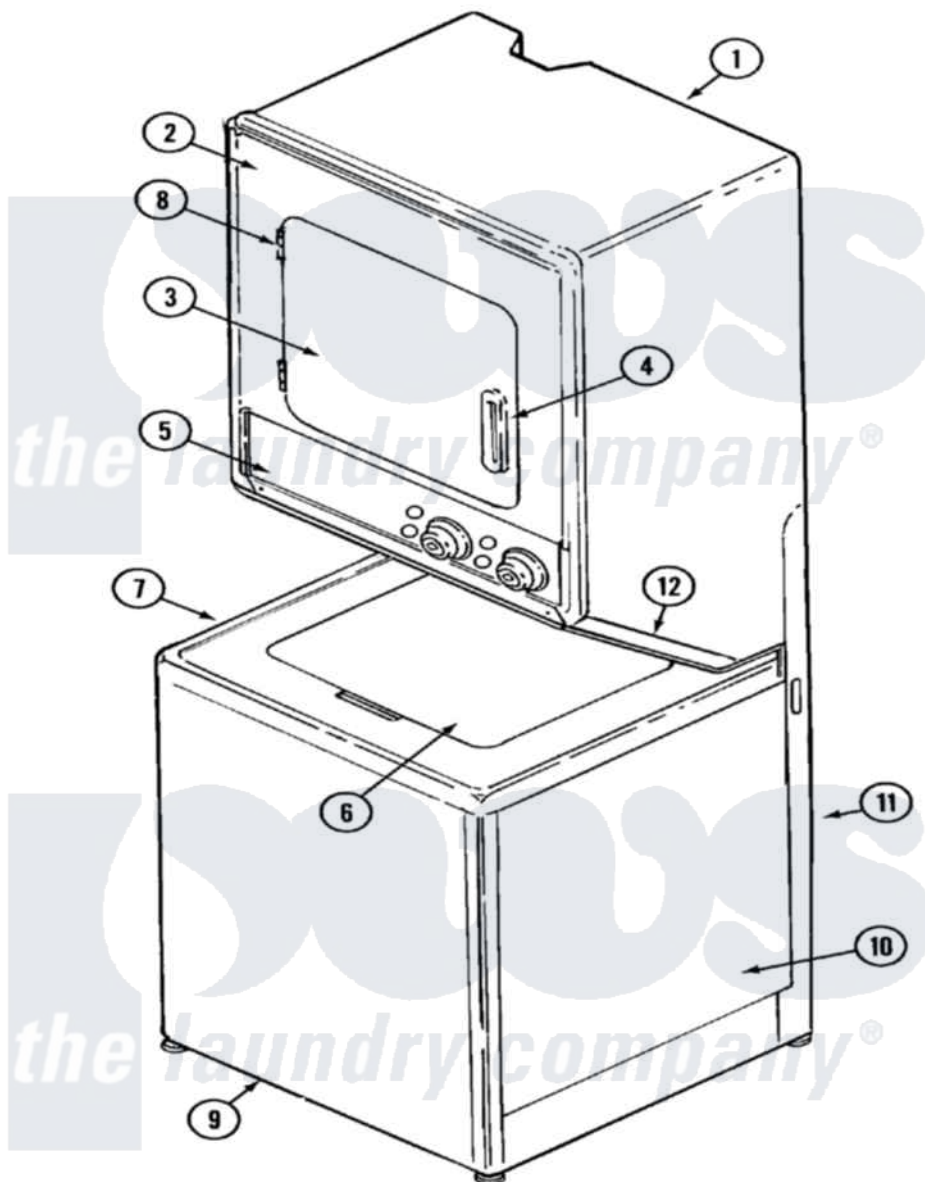

Maytag LSE7806ADM 06 - FRONT

Maytag Residential Maytag LSE7806ADM Stacked Washer and Dryer Parts Parts Diagram 06 - FRONT
 Click on the part number to view part

Item	Original Part Number	Replaced By	Status	Part Description
1	308055L		Not Available	CABINET (ALM)
2	33001486	98008544		Screw
"	33001190	33002366		Panel- FRO
3	314475L			Panel, Outer Door
4	33001476	33002344		Handle, Door
5	22001937			Panel, Control
6	22001369		Not Available	LID W/LEGEND (CANADA-ALM)--NA
7	22001063	22002646		Cover, Top
8	33001230			Hinge, Door
9	207205L	22002651		Panel, Front
10	22002134		Not Available	CABINET (ALM)
"	22001067		Not Available	CABINET (ALM)
11	306110L	33002516		Stand, Dryer
12	33001051	33002365		Panel- Acc
13	22001933		Not Available	MANUAL, USE & CARE (FRENCH)