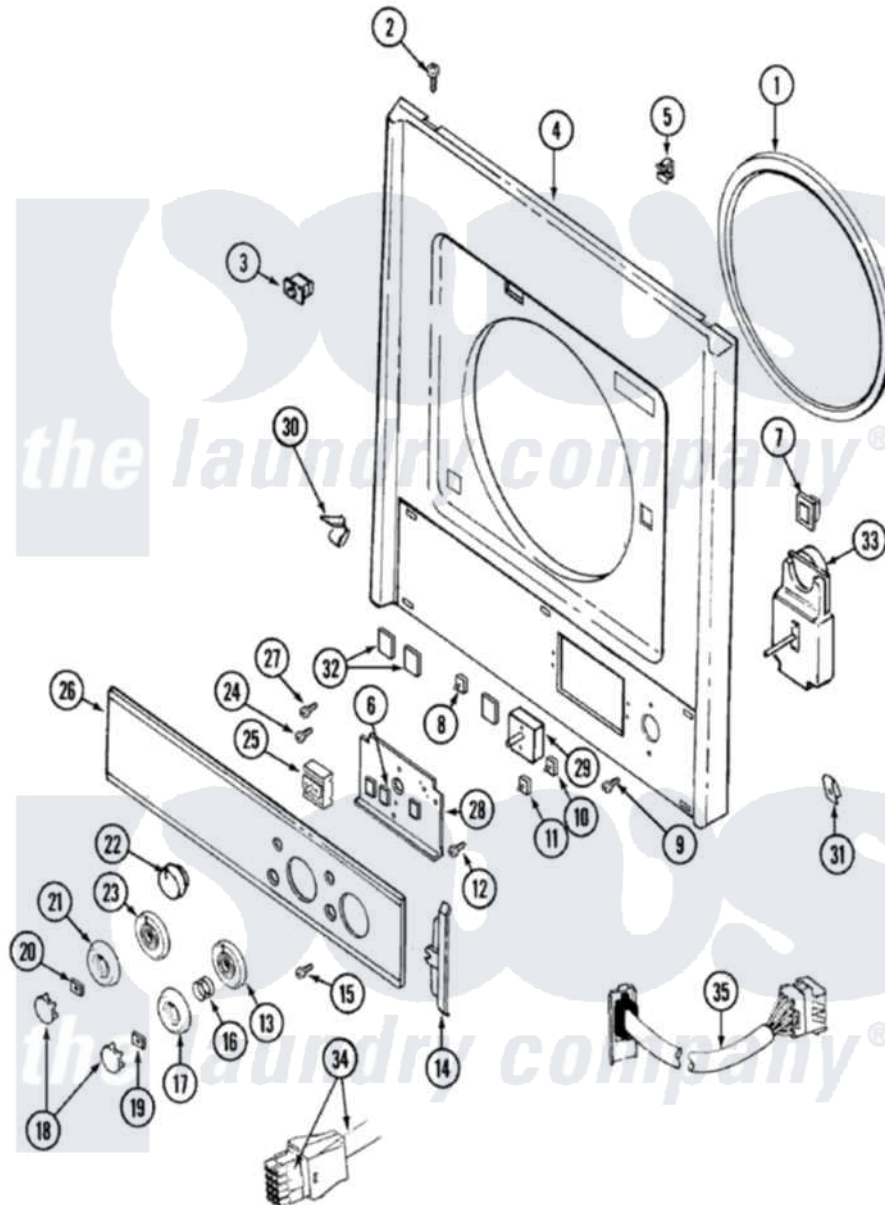

# Maytag LSE7806ADM 07 - FRONT PANEL & CONTROL PANEL

Maytag Residential Maytag LSE7806ADM Stacked Washer and Dryer Parts Parts Diagram 07 - FRONT PANEL & CONTROL PANEL

[Click on the part number to view part](#)

Item	Original Part Number	Replaced By	Status	Part Description
1	<a href="#">314286</a>			Seal For Front Panel
2	<a href="#">212277</a>			Screw, No.8 X 1/2 Inch
3	33001509	<a href="#">W10169313</a>		Switch-Dor
4	33001486	<a href="#">98008544</a>		Screw
"	33001190	<a href="#">33002366</a>		Panel- FRO
5	<a href="#">Y310376</a>			Clip, Door Switch Harness
6	<a href="#">315287</a>			Bumper Small
7	Y304578	<a href="#">LA-1003</a>		Door Catch Kit
8	<a href="#">308017</a>			Switch, Dryer Temperature
9	216042	<a href="#">22001627</a>		Screw
10	<a href="#">22001923</a>			Switch, Water Temperature
11	<a href="#">22001188</a>			Switch, Rotary
12	211294	<a href="#">90767</a>		Screw, 8A X 3/8 HeX Washer Head Tapping
13	22001935		Not Available	DIAL, WASHER TIMER (ALM)
"	<a href="#">22001925</a>			Dial, Washer Timer