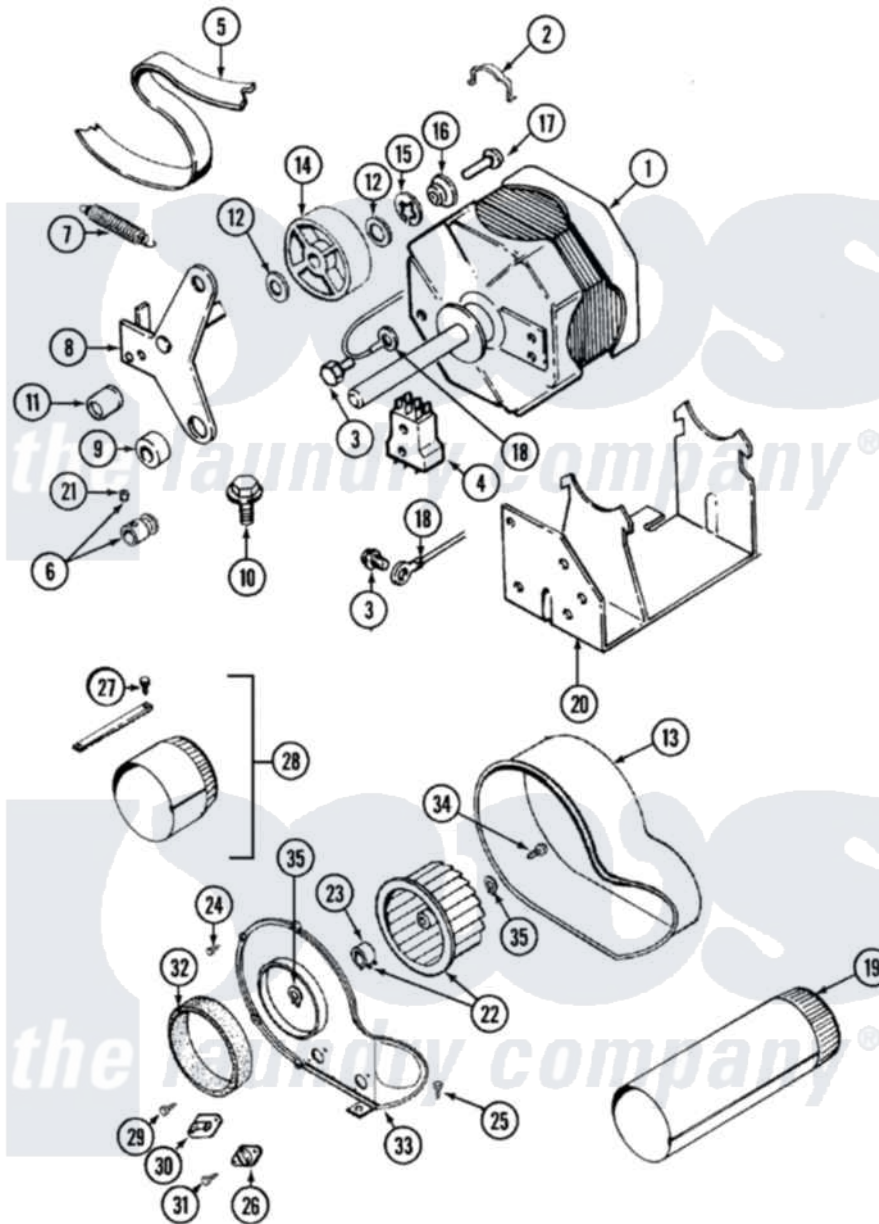

Maytag LSE7806ADM 09 - MOTOR-DRYER & BLOWER

Maytag [Residential Maytag LSE7806ADM Stacked Washer and Dryer Parts](#) Parts Diagram 09 - MOTOR-DRYER & BLOWER

[Click on the part number to view part](#)

Item	Original Part Number	Replaced By	Status	Part Description
1	306055	W10411000		Motor-Drve
2	Y015825			Clip, Motor To Motor Support
3	910343	488234		Screw 8-32 X 1/4
4	306207		Not Available	(PROD. No.303358-8 & No.303358-9)
"	Y303877		Not Available	SWITCH, MOTOR EXTERNAL START No.303358-2, No.303358-4, 303358-7
5	314774	Y312959		Poly "V" Belt For Tumbler
6	306099			Motor Pulley With Set Screw
7	314473			Spring For Idler
8	Y303363	6-3033630		Idler Arm
9	314457			Spacer For Idler Arm
10	Y313561			Screw---NA
11	Y312057	910624		Screw
"	314456			Spacer
12	Y312527			Washer, Idler Shaft

13	Y312893		Housing, Blower
14	Y303705	6-3037050	Pulley- ID
15	312958	354987	Ring, Retaining
16	Y312894	315772	Sleeve, Idler Arm
17	Y310842	8182296	Screw, Agitator
18	901220		Ground Wire
19	306637		Exhaust Duct Assembly
20	306054		Support, Motor
21	Y053241		Set Screw, Motor Pulley
22	Y303836		Blower Wheel Assembly And Clamp
23	312967		Clamp, Blower Housing
24	Y312961	W10116751	Screw
25	Y313561		Screw----NA
26	306911		Thermostat, Multi-Temp
27	Y310632	1163839	Screw
28	306643	8544761A	Exten-Exht
29	211294	90767	Screw, 8A X 3/8 HeX Washer Head Tapping
30	306604		Cut-Off, Thermal Part Not Used
31	314848	W10116760	Screw
32	Y312901		Seal, Housing Cover
33	314846		Cover, Blower Housing
34	Y310632	1163839	Screw
35	410233	9703438	Ring-Retrn