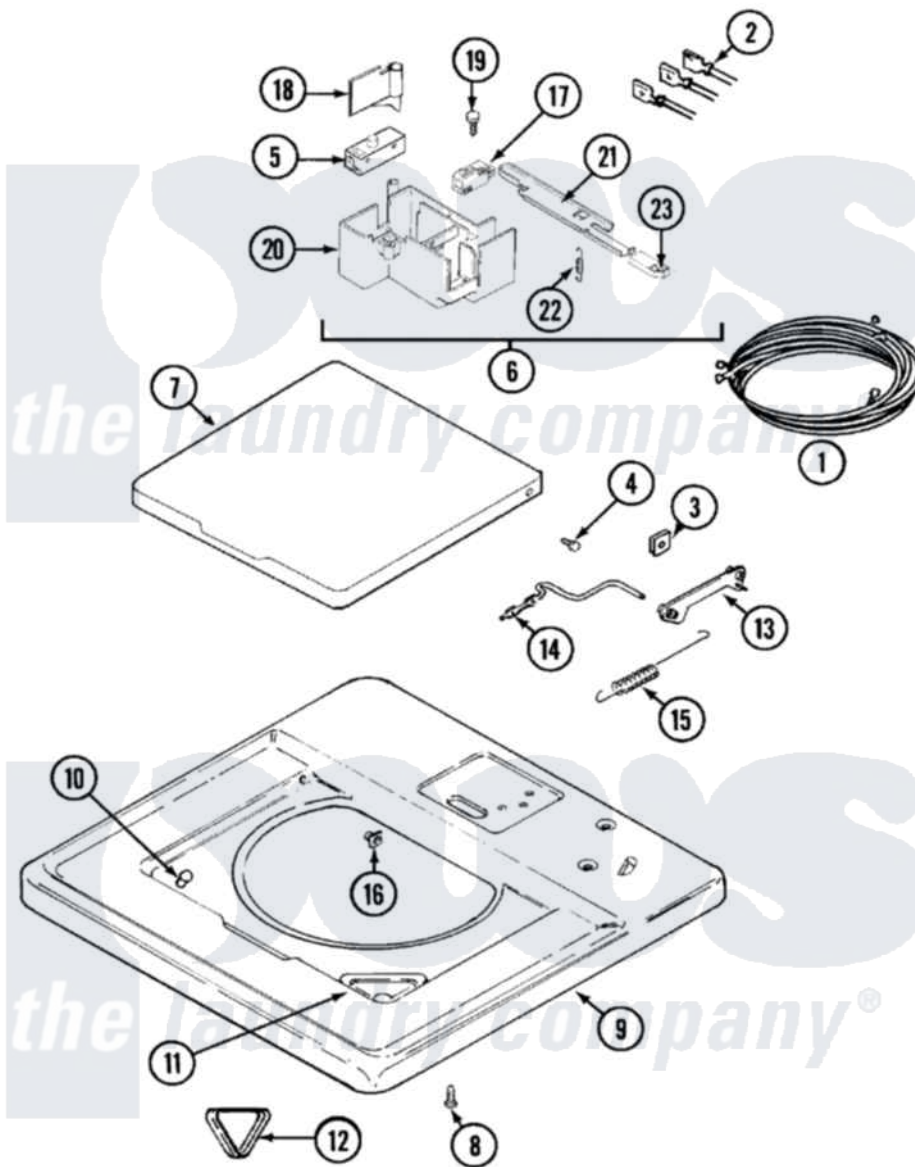

Maytag LSE7806ADM 10 - TOP & LID

Maytag Residential Maytag LSE7806ADM Stacked Washer and Dryer Parts Parts Diagram 10 - TOP & LID
 Click on the part number to view part

Item	Original Part Number	Replaced By	Status	Part Description
1	22001584			Harness, Wire
"	22001426		Not Available	WIRE HARNESS (UPR. CANADA)
2	22001939			Harness, Lid Switch
3	22001194			Clip, Spring
4	22001001			Screw
5	208823			Pc Switch, Lid
6	22001581	12001514		Switch-Lid
"	22001555			Fuse
7	22001369		Not Available	LID W/LEGEND (CANADA-ALM)--NA
8	214354			Screw, Top Cover To Cabnt.
9	22001063	22002646		Cover, Top
10	212716			Bumper, Lid
11	22001008			Cup, Bleach
12	215374		Not Available	GASKET FOR BLEACH CUP
13	22001189			Rod, Restraint

14	22001208	Rod, Counter Balance
15	Y216184	Spring, Counter Balance
16	22001193	Bearing, Counter Balance
17	207166	Switch, Check
18	22001283	Trigger
19	22001183	Screw
"	215537	Screw
20	22001285	Holder, Switch
21	22001286	Switch, Arm
22	22001287	Spring, Switch
23	22001250	Glide, Switch Arm