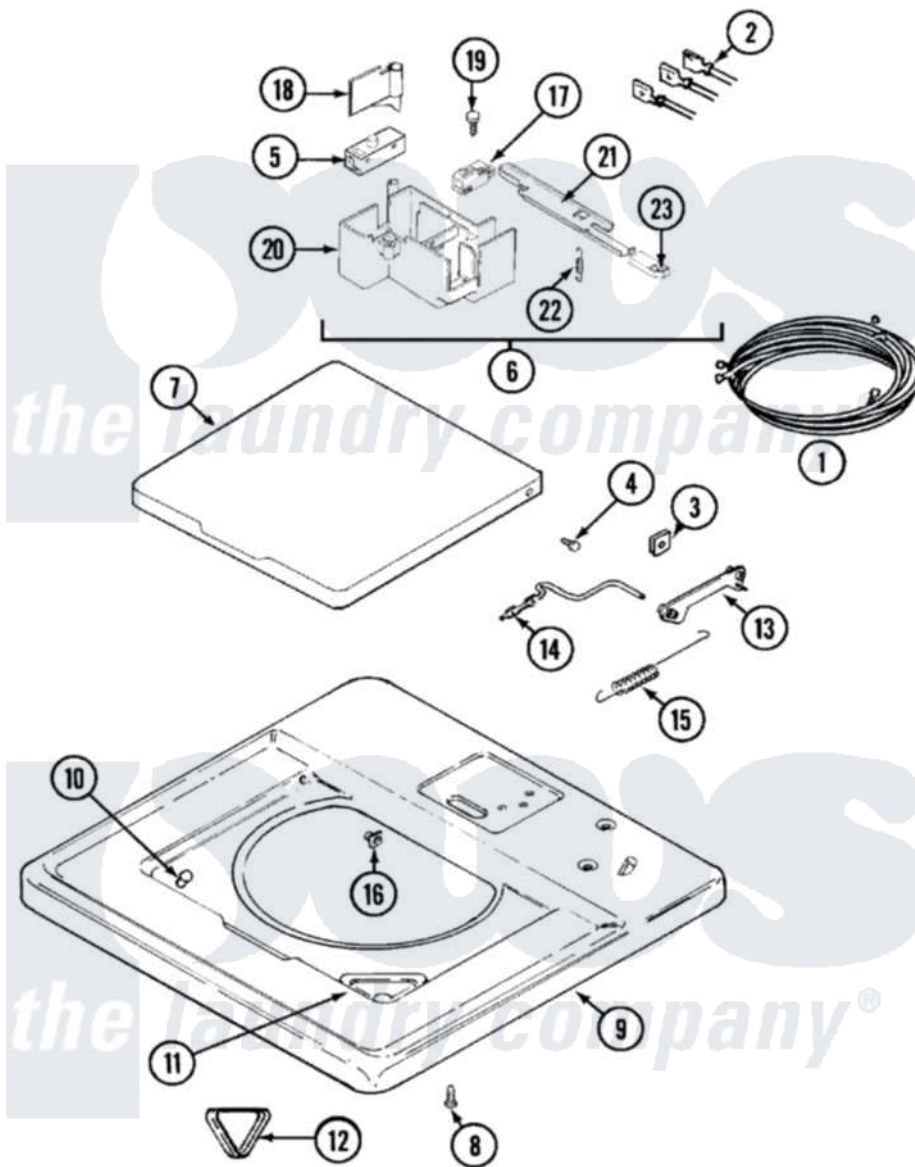

Maytag LSE7806ADM 11 - TOP & LID (LSE7806ACQ/ADQ)

Maytag [Residential Maytag LSE7806ADM Stacked Washer and Dryer Parts](#) Parts Diagram 11 - TOP & LID (LSE7806ACQ/ADQ)

[Click on the part number to view part](#)

Item	Original Part Number	Replaced By	Status	Part Description
3	22001194			Clip, Spring
4	22001001			Screw
5	208823			Pc Switch, Lid
6	22001581	12001514		Switch-Lid
"	22001555			Fuse
7	22002652		Not Available	LID, WITH LEGEND (BSQ)
8	214354			Screw, Top Cover To Cabnt.
9	22002646			Cover, Top
10	212716			Bumper, Lid
11	22002596	22001008		Cup, Bleach
12	215374		Not Available	GASKET FOR BLEACH CUP
13	22001189			Rod, Restraint
14	22001208			Rod, Counter Balance
15	Y216184			Spring, Counter Balance
16	22001193			Bearing, Counter Balance
17	207166			Switch, Check

18	22001283	Trigger
19	22001183	Screw
20	22001285	Holder, Switch
21	22001286	Switch, Arm
22	22001287	Spring, Switch
23	22001250	Glide, Switch Arm