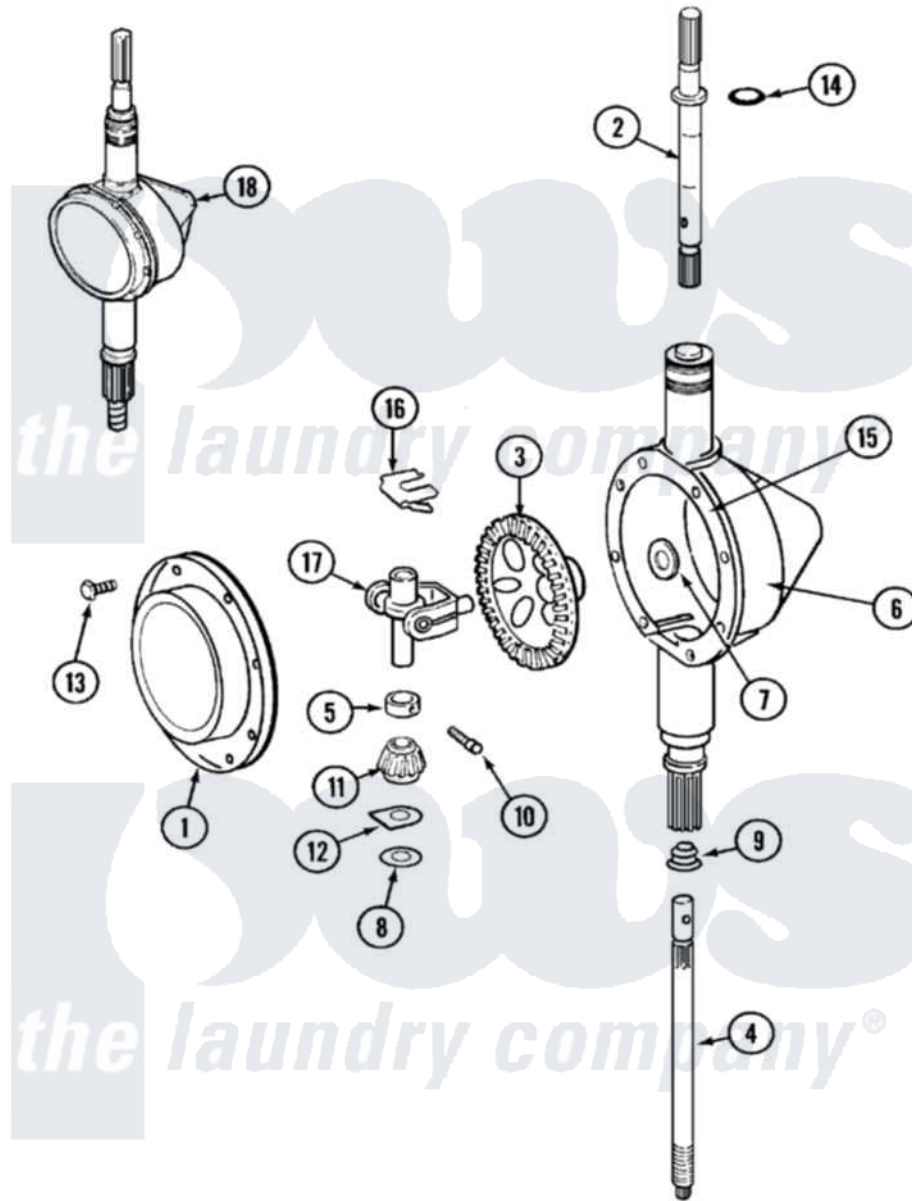

Maytag LSE7806ADM 12 - TRANSMISSION

Maytag Residential Maytag LSE7806ADM Stacked Washer and Dryer Parts Parts Diagram 12 - TRANSMISSION
 Click on the part number to view part

Item	Original Part Number	Replaced By	Status	Part Description
1	206628			Cover, Transmission
2	207153	6-2097820		Kit- Shaft
"	22002340			Collar, Agitator Shaft
"	22002415	6-2168983		Shaft- Agi
3	206713	6-2067130		Gear- Beve
4	22002342	6-2300050		Shaft- Cen
"	215410	12001450		Ctr Shaft W/Collar Andkeeper- Dp
5	22002353			Collar, Center Shaft
"	215415		Not Available	COLLAR, LOWER
"	22002341			Collar, Lower Plastic Keeper
6	206624	6-2097750		Trans Dee
"	22002416	6-2300100		Assembly-
7	215394			Washer, Bevel Gear
8	211483	6-2114830		Washer- SP
9	206602	207843		Lip Seal Repair Kit
10	Y206629			Pin, Collar

11	215401	W10221114	Pinion
12	215395		Plate, Clutch
13	215417	Not Available	SCREW, TRANSMISSION COVER
14	210690		Seal, Rubber
"	22002417		O-Ring AgitatOr Shaft
15	Y058700	675652	Adhesive
16	215581		Spring, Agitator Shaft
17	206685	6-2066850	Yoke
18	206707	6-2097750	Trans Dee
"	22002373	6-2097750	Trans Dee
19	12002012		Brake/Bearing Tool
20	20000021		Lip Seal Tool Kit