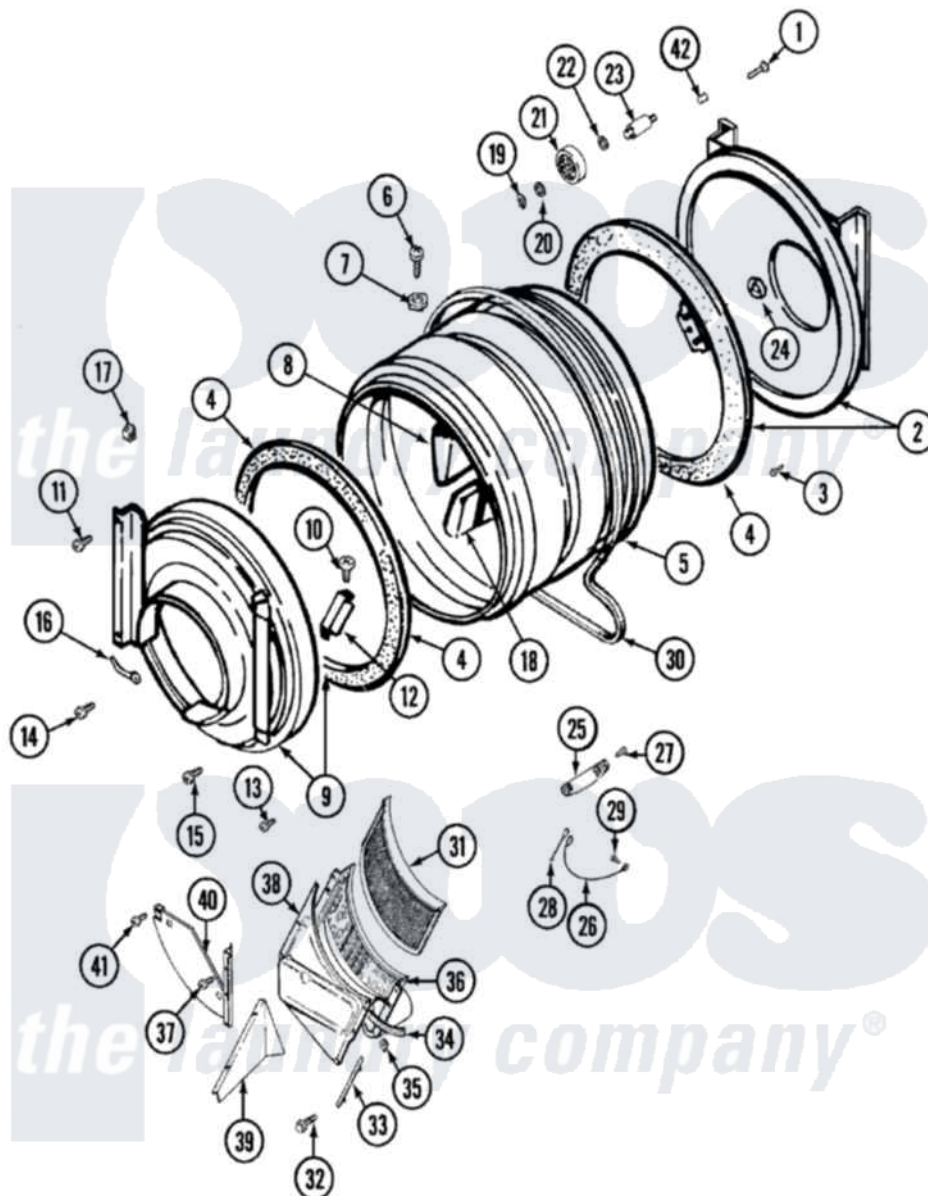

Maytag LSE7806ADM 14 - TUMBLER

Maytag Residential Maytag LSE7806ADM Stacked Washer and Dryer Parts Parts Diagram 14 - TUMBLER
 Click on the part number to view part

Item	Original Part Number	Replaced By	Status	Part Description
1	Y310632	1163839		Screw
2	33001106			Back, Tumbler
3	211294	90767		Screw, 8A X 3/8 HeX Washer Head Tapping
4	314820			Seal, Tumbler
5	33001177			Tumbler
6	Y310759			Screw, Tumbler Baffles
7	314158			Washer, Baffle To Tumbler
8	33001014			Baffle
9	33001107			Front, Tumbler
10	210720			Rivet, Bearing To Tumbler Frnt
11	Y313561			Screw---NA
12	306508			Tumbler Bearing Kit ---W
13	Y314110	33002917		Screw, No.10-16
14	910343	488234		Screw 8-32 X 1/4
15	Y310632	1163839		Screw
16	901220			Ground Wire

17	Y310376		Clip, Door Switch Harness
18	33001013		Baffle
19	410233	9703438	Ring-Retrn
20	312535		Washer, Vault Mounting Brk.
21	Y303373	12001541	Drum Roller/Washer Assembly--W
22	Y313347	312535	Washer, Vault Mounting Brk.
23	Y312948	6-3129480	Shaft- Tumbler
24	312538	33001443	Nut, Hex
25	Y303389	304997	Sensor Assembly With Screws
26	Y303711		Sensor Ground Wire
27	Y251119	3177991	Screw
28	Y312658		Receptacle, Sensor Ground Wire
30	314774	Y312959	Poly "V" Belt For Tumbler
31	33001003		Screen, Lint
32	Y312961	W10116751	Screw
33	Y313795		Guide For Lint Screen
34	Y313796		Lint Seal
35	315274	488660	Nut, Speed
36	33001006		Duct, Outlet And Grid
37	Y312961	W10116751	Screw
38	314485		Outlet Duct And Grid
39	315239		Shield For Outlet Duct
40	315238		Shield
41	310207		Screw, No.6 X 1/4 Inch
42	313915	31-3915	Tech Sheet