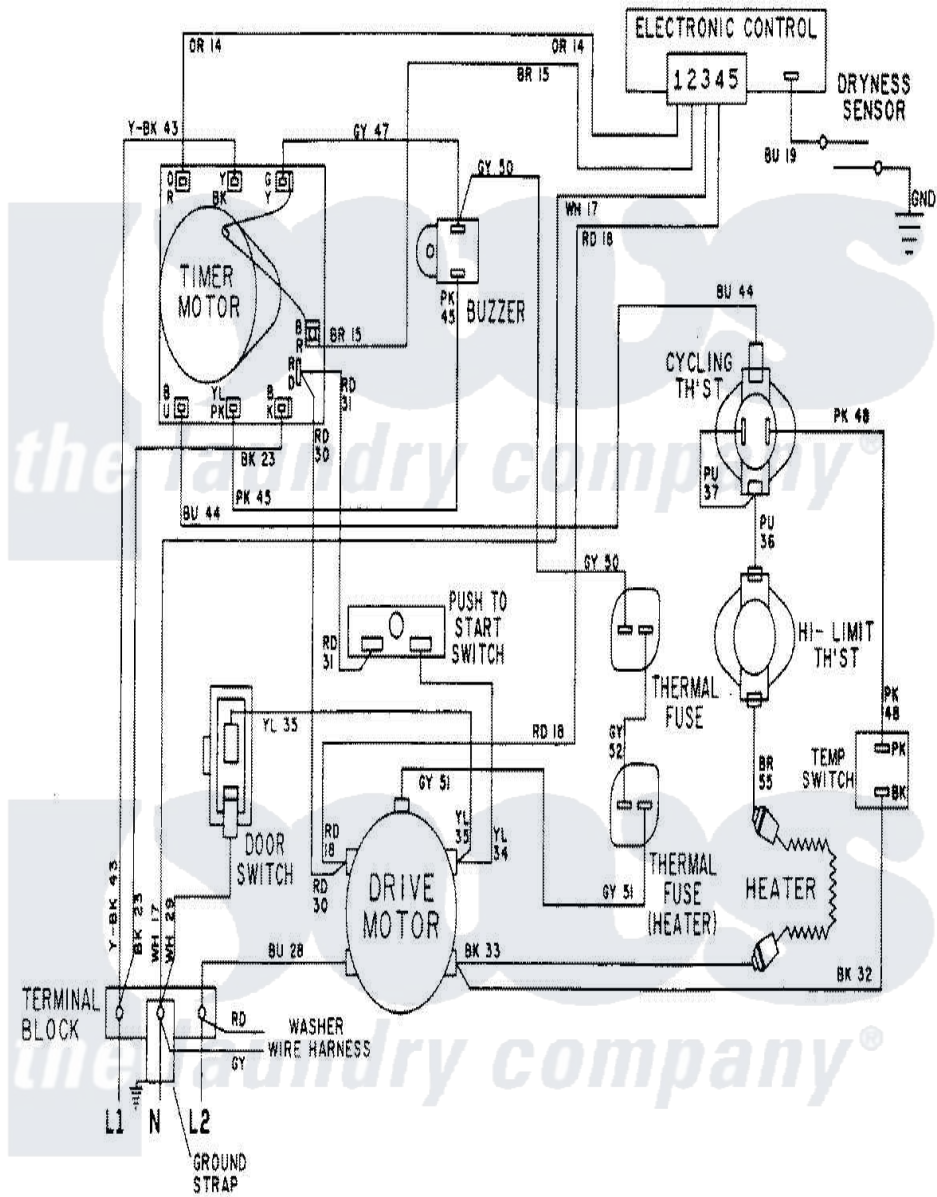

Maytag LSE7806ADM 15 - WIRING INFORMATION

Maytag Residential Maytag LSE7806ADM Stacked Washer and Dryer Parts Parts Diagram 15 - WIRING INFORMATION

[Click on the part number to view part](#)

Item	Original Part Number	Replaced By	Status	Part Description
NI	15001080		Not Available	WIRING INFORMATION