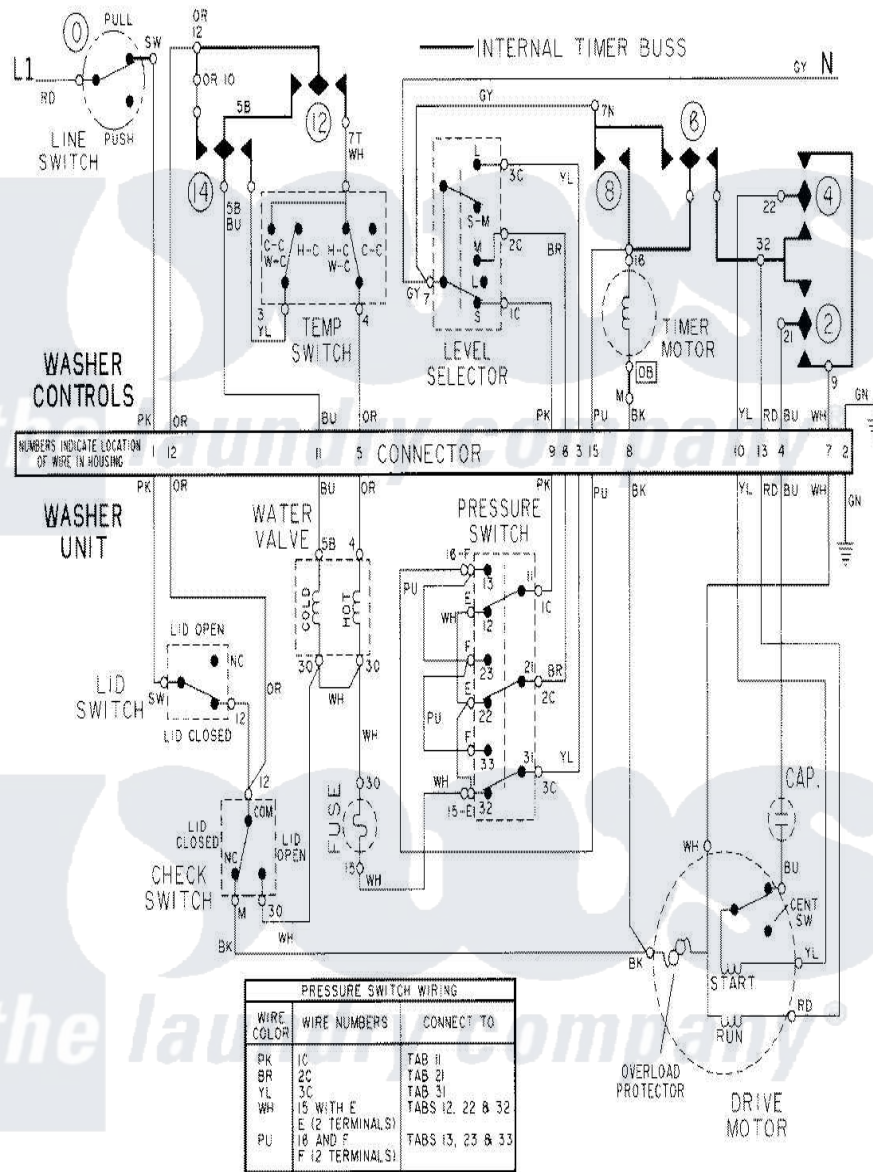

Maytag LSE7806ADM 16 - WIRING INFORMATION

Maytag Residential Maytag LSE7806ADM Stacked Washer and Dryer Parts Parts Diagram 16 - WIRING INFORMATION

Click on the part number to view part

Item	Original Part Number	Replaced By	Status	Part Description
NI	15002072		Not Available	WIRING INFORMATION