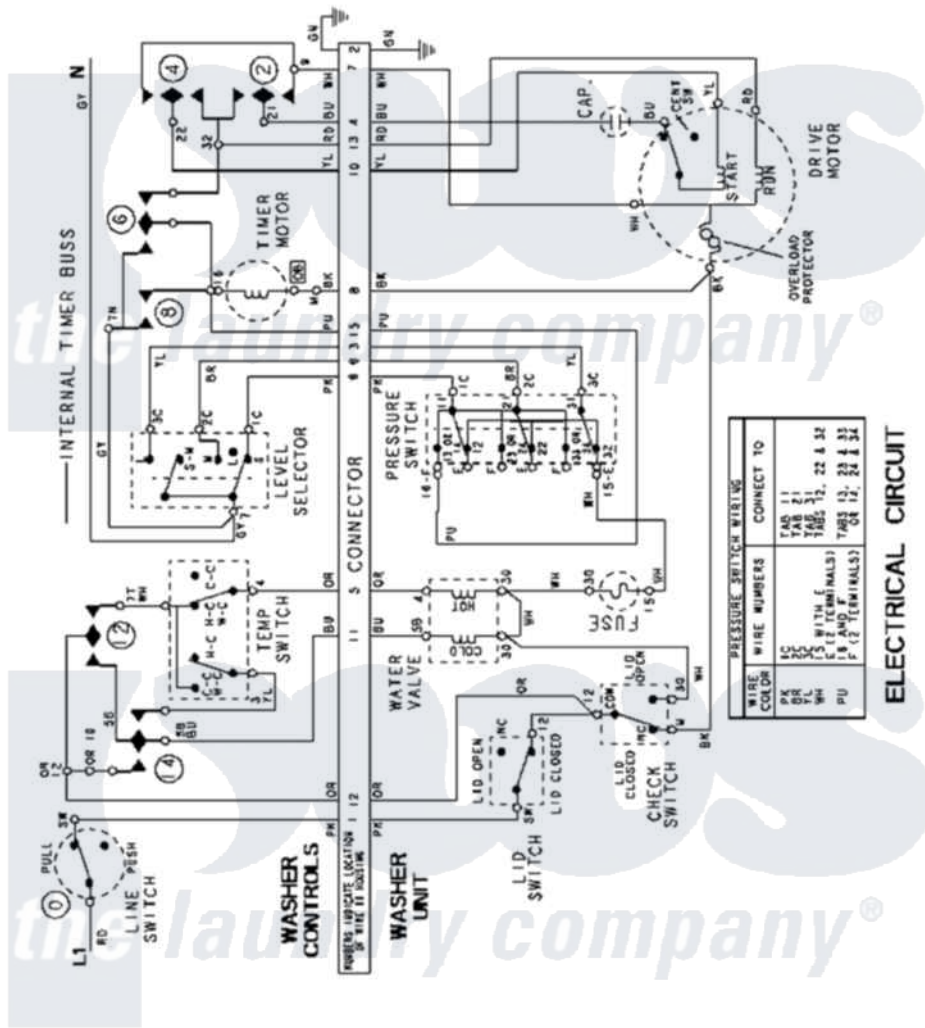

Maytag LSE7806ADM 17 - WIRING INFORMATION

[Maytag Residential Maytag LSE7806ADM Stacked Washer and Dryer Parts](#) Parts Diagram 17 - WIRING INFORMATION

[Click on the part number to view part](#)

| Item | Original Part Number | Replaced By | Status | Part Description |
|------|----------------------|-------------|---------------|--------------------|
| NI | 15003237 | | Not Available | WIRING INFORMATION |