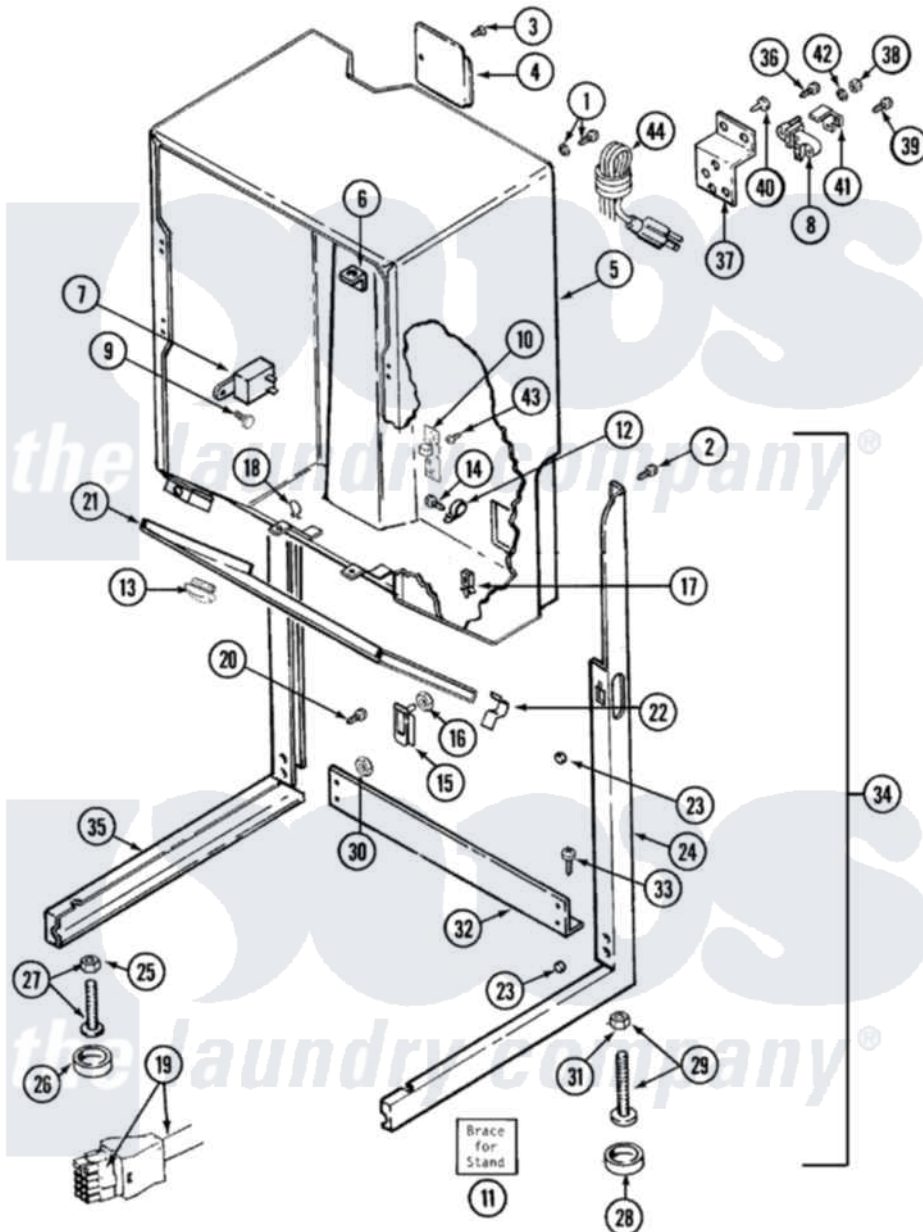

Maytag LSE7806ADQ 03 - CABINET-DRYER (LSE7806ACQ/ADQ)

Maytag Residential Maytag LSE7806ADQ Stacked Washer and Dryer Parts Parts Diagram 03 - CABINET-DRYER (LSE7806ACQ/ADQ)

[Click on the part number to view part](#)

Item	Original Part Number	Replaced By	Status	Part Description
1	303846	22003781		Screw, Ground Strap
2	314663	214354		Screw, Top Cover To Cabnt.
3	Y313561			Screw----NA
4	314470		Not Available	COVER, TERMINAL
5	22002669		Not Available	CABINET, ASSEMBLY (BSQ)
6	312548			Fastener-Access Panel To CA
7	Y308205	33001623		Buzzer, Non-Adjustable
8	400008			Block, Terminal
9	211168	W10139210		Screw, 8-18 X 5/16
10	33001212			Board, Control-Moisture Sensor
11	306128		Not Available	BRACE FOR STAND-ACCESSORY
12	22001929	8534021		Clamp, Recirc Hose Retainer
13	22002595			Bumper
14	Y310632	1163839		Screw

15	314489		Guide, Pin
16	214872		Palnut, End Cap Note: Nut, Lamp Holder
17	Y313262	W10116752	Retainer-
18	315471	22003298	Retainer, Wire
19	22001930		Wire Harness
"	33001553		Harness, Wire
20	314477		Screw, Access Panel
21	22002671	33002365	Panel- Acc
"	33001130		Shield, Reflective
22	314482		Fastener, Spring
23	314498		Pad, Dryer Leg
24	33002362		Leg Assembly ----NA
25	Y052740	62739	Nut, Lock
26	Y314137		Foot, Rubber
27	Y305086		Adjustable Leg And Nut
28	210684		Foot, Adjustable Leg
29	Y302699	22003428	Leg, Adjustable
30	Y052721		Nut, Terminal Block Plate
31	210385		Lock Nut For Adjustable Leg
32	314499	Not Available	BRACE
33	214354		Screw, Top Cover To Cabnt.
34	33002516		Stand, Dryer
35	33002361		Leg Assembly ----NA
36	Y312209	W10001200	Screw
37	Y312904		Bracket, Terminal Block
38	311484	112432	Nut
39	33001245		Screw----NA
40	Y310632	1163839	Screw
42	Y311270		Washer, Terminal Block
43	Y251119	3177991	Screw
44	305168	33002916	Power Cord, Canadian 240V
"	33001425		Locknut, Eared For Canadian