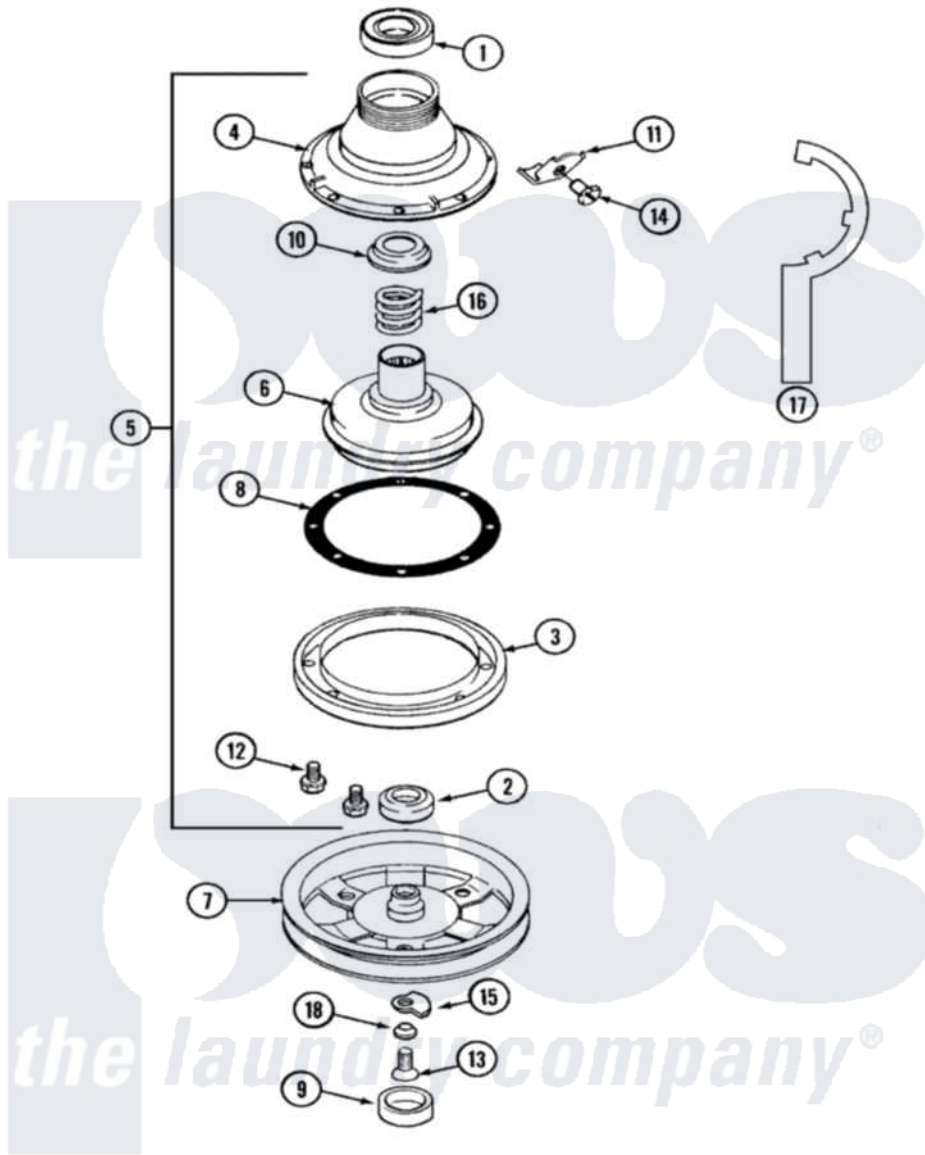

Maytag LSE7806ADQ 04 - CLUTCH & BRAKE (LSE7806ACQ/ADQ)

Maytag [Residential Maytag LSE7806ADQ Stacked Washer and Dryer Parts](#) Parts Diagram 04 - CLUTCH & BRAKE (LSE7806ACQ/ADQ)

[Click on the part number to view part](#)

Item	Original Part Number	Replaced By	Status	Part Description
1	Y200720	22003441		Bearing, Rear
2	200835			Bearing, Brake Rotor
3	211043	6-2011900		Brake Asse
4	211045	6-2011900		Brake Asse
5	201190	6-2011900		Brake Asse
"	Y038315	038315		Tool
6	201126	6-2011900		Brake Asse
7	22002431	6-2301550		Pulley Assembly
8	211042	6-2011900		Brake Asse
9	22002428			Cover, Dust
10	211039	6-2011900		Brake Asse
11	213325			Clip, Retaining
12	211000			SCREW, BRAKE DRUM (HEX HEAD)
13	211375	681582		Screw
14	213326			Bolt, Sems Retaining Clip

15	211089		Lug, Stop Pulley
16	211041	6-2011900	Brake Asse
17	Y038315	038315	Tool
18	211090	22003555	Washer, Stop Lug