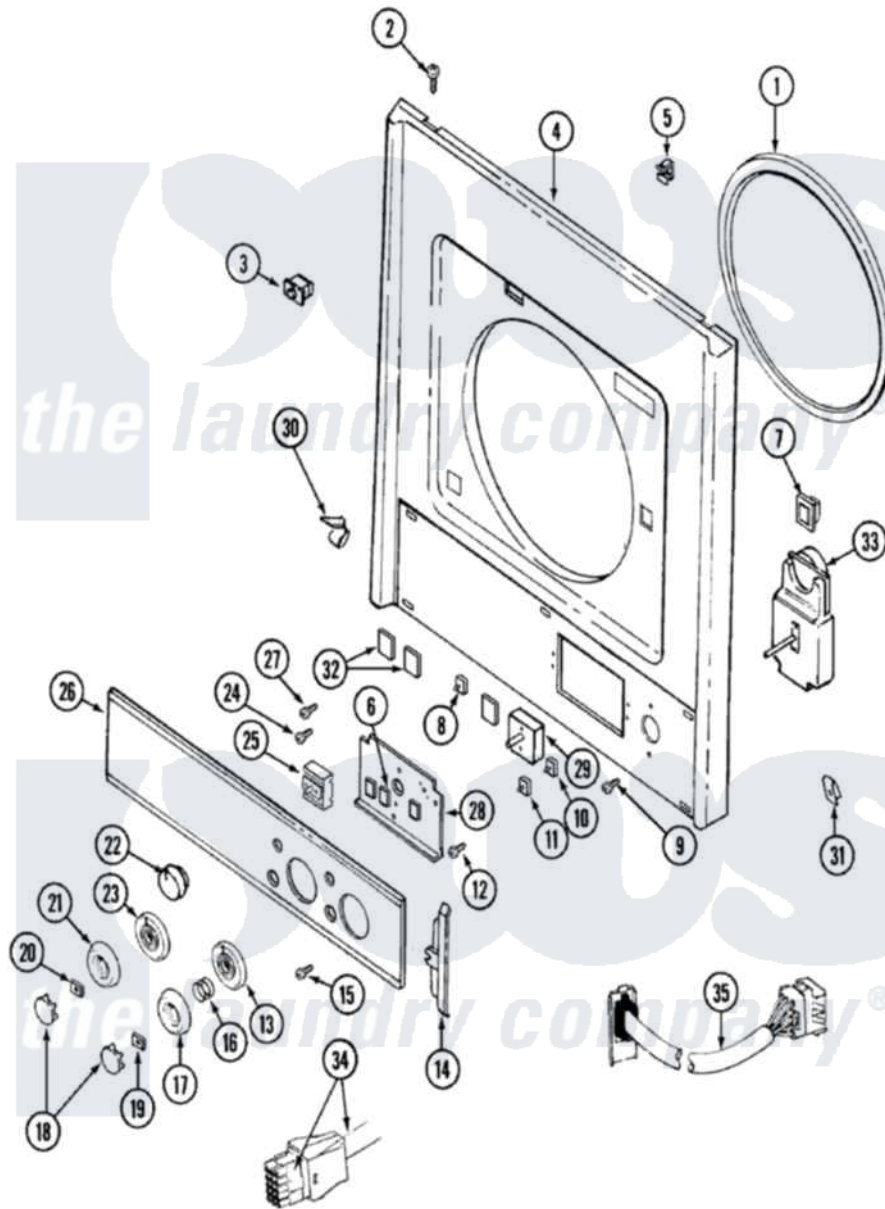

**Maytag LSE7806ADQ 07 - FRONT & CONTROL PANELS
(LSE7806ACQ/ADQ)**

Maytag [Residential Maytag LSE7806ADQ Stacked Washer and Dryer Parts](#) Parts Diagram 07 - FRONT & CONTROL PANELS (LSE7806ACQ/ADQ)
Click on the part number to view part

Item	Original Part Number	Replaced By	Status	Part Description
1	314286			Seal For Front Panel
2	212277			Screw, No.8 X 1/2 Inch
3	33001509	W10169313		Switch-Dor
4	22002672	33002366		Panel- FRO
"	33001486	98008544		Screw
5	Y310376			Clip, Door Switch Harness
6	315287			Bumper Small
7	Y304578	LA-1003		Door Catch Kit
8	308017			Switch, Dryer Temperature
9	216042	22001627		Screw
10	22001923			Switch, Water Temperature
11	22001188			Switch, Rotary
12	211294	90767		Screw, 8A X 3/8 HeX Washer Head Tapping
13	22002592			Dial, Timer

14	33002345		Cap, End
15	211000		SCREW, BRAKE DRUM (HEX HEAD)
16	211065		Spring, Index Wheel
17	22002584		Knob Assembly
18	22002597		Cap, Knob
19	211605		Bezel, Timer Dial
20	312273		Nut, Control Knob
21	33002325		Knob Assembly
22	33002336		Knob, Rotary
23	33002340		Dial, Timer
24	315317	488234	Screw 8-32 X 1/4
25	33002335	Y308025	Switch, Push To Start
26	33002348		Panel, Control
27	215952		Screw
28	315237		Bracket For Switch And Timer
29	33001034		Timer, Dryer
30	314482		Fastener, Spring
31	33001292	488660	Nut, Speed
32	315286		Bumper Large
33	22002228	Not Available	BAG, TIMER
"	22001924		Timer, Washer
"	22001931		Spacer, Timer
"	22001932		Retainer, Wire
34	22001426	Not Available	WIRE HARNESS (UPR. CANADA)
35	22001584		Harness, Wire
36	33001553		Harness, Wire