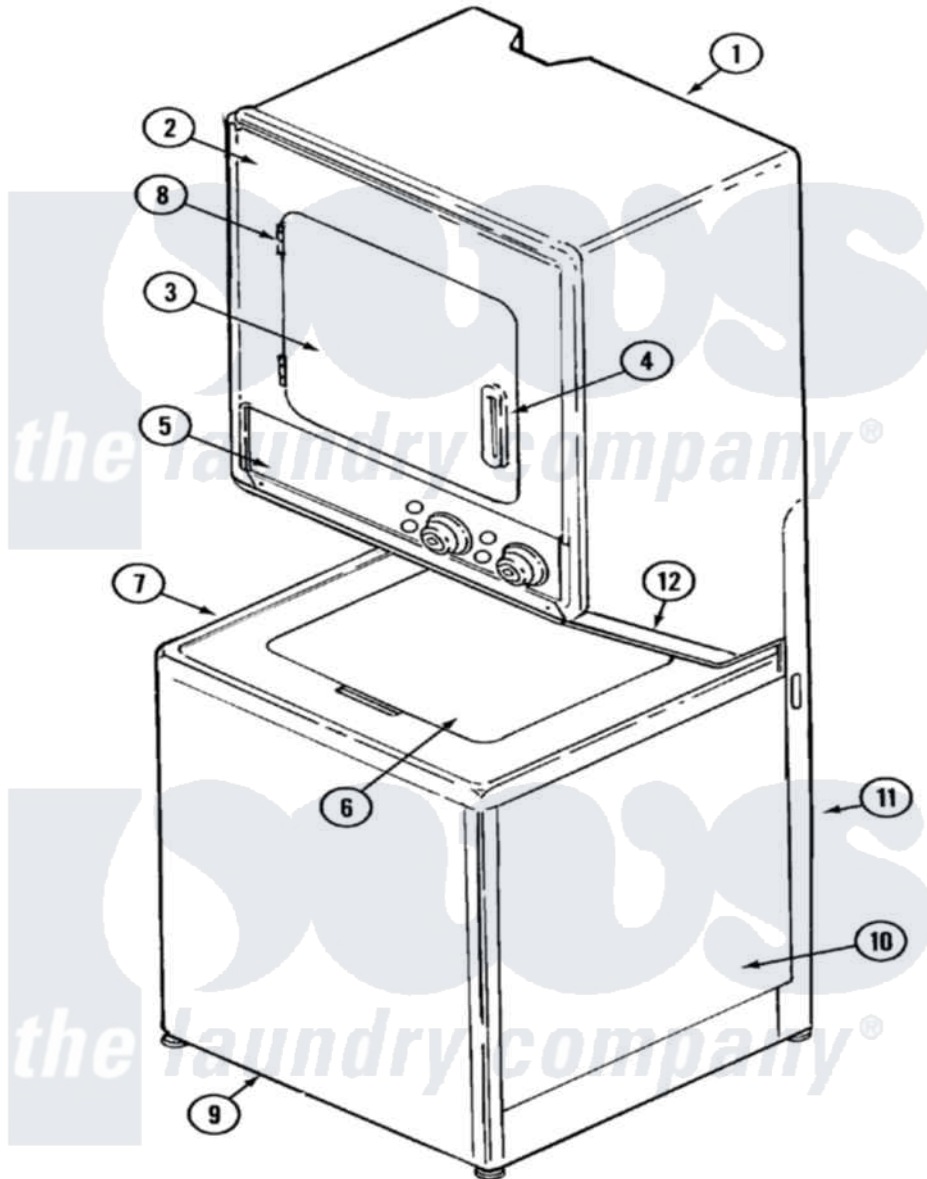

Maytag LSE7806ADQ 08 - FRONT (LSE7806ACQ/ADQ)

Maytag Residential Maytag LSE7806ADQ Stacked Washer and Dryer Parts Parts Diagram 08 - FRONT
(LSE7806ACQ/ADQ)

Click on the part number to view part

Item	Original Part Number	Replaced By	Status	Part Description
1	22002669		Not Available	CABINET, ASSEMBLY (BSQ)
2	22002671	33002365		Panel- Acc
"	33001486	98008544		Screw
3	22002670		Not Available	DOOR, OUTER (BSQ)
5	33002348			Panel, Control
6	22002647		Not Available	LID, W/LEGEND (BSQ)
7	22002646			Cover, Top
8	33001230			Hinge, Door
9	22002651			Panel, Front
10	22002648			Cabinet, Assembly
12	22002671	33002365		Panel- Acc
13	63406320		Not Available	MANUAL, USE & CARE (ARABIC)
"	2206689		Not Available	MANUAL, USE & CARE DEP CARE
"	Y2205820		Not Available	GUIDE, USE & CARE