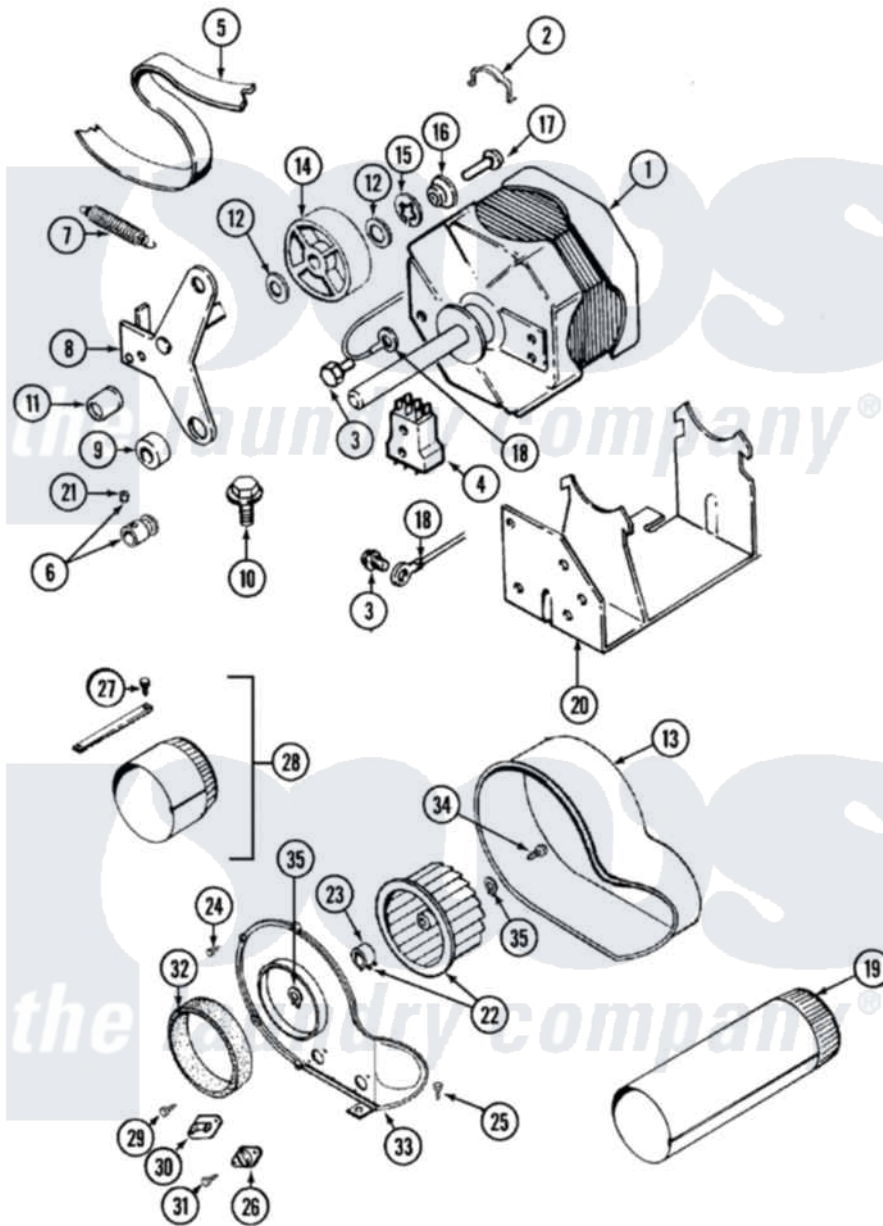

**Maytag LSE7806ADQ 10 - MOTOR-DRYER & BLOWER  
(LSE7806ACQ/ADQ)**

Maytag [Residential Maytag LSE7806ADQ Stacked Washer and Dryer Parts](#) Parts Diagram 10 - MOTOR-DRYER & BLOWER (LSE7806ACQ/ADQ)  
Click on the part number to view part

Item	Original Part Number	Replaced By	Status	Part Description
1	306055	<a href="#">W10411000</a>		Motor-Drive
2	<a href="#">Y015825</a>			Clip, Motor To Motor Support
3	910343	<a href="#">488234</a>		Screw 8-32 X 1/4
4	306207		Not Available	(PROD. No.303358-8 & No.303358-9)
"	Y303877		Not Available	SWITCH, MOTOR EXTERNAL START No.303358-2, No.303358-4, 303358-7
5	314774	<a href="#">Y312959</a>		Poly "V" Belt For Tumbler
6	<a href="#">306099</a>			Motor Pulley With Set Screw
7	<a href="#">314473</a>			Spring For Idler
8	Y303363	<a href="#">6-3033630</a>		Idler Arm
9	<a href="#">314457</a>			Spacer For Idler Arm
10	<a href="#">Y313561</a>			Screw---NA
11	Y312057	<a href="#">910624</a>		Screw
"	<a href="#">314456</a>			Spacer