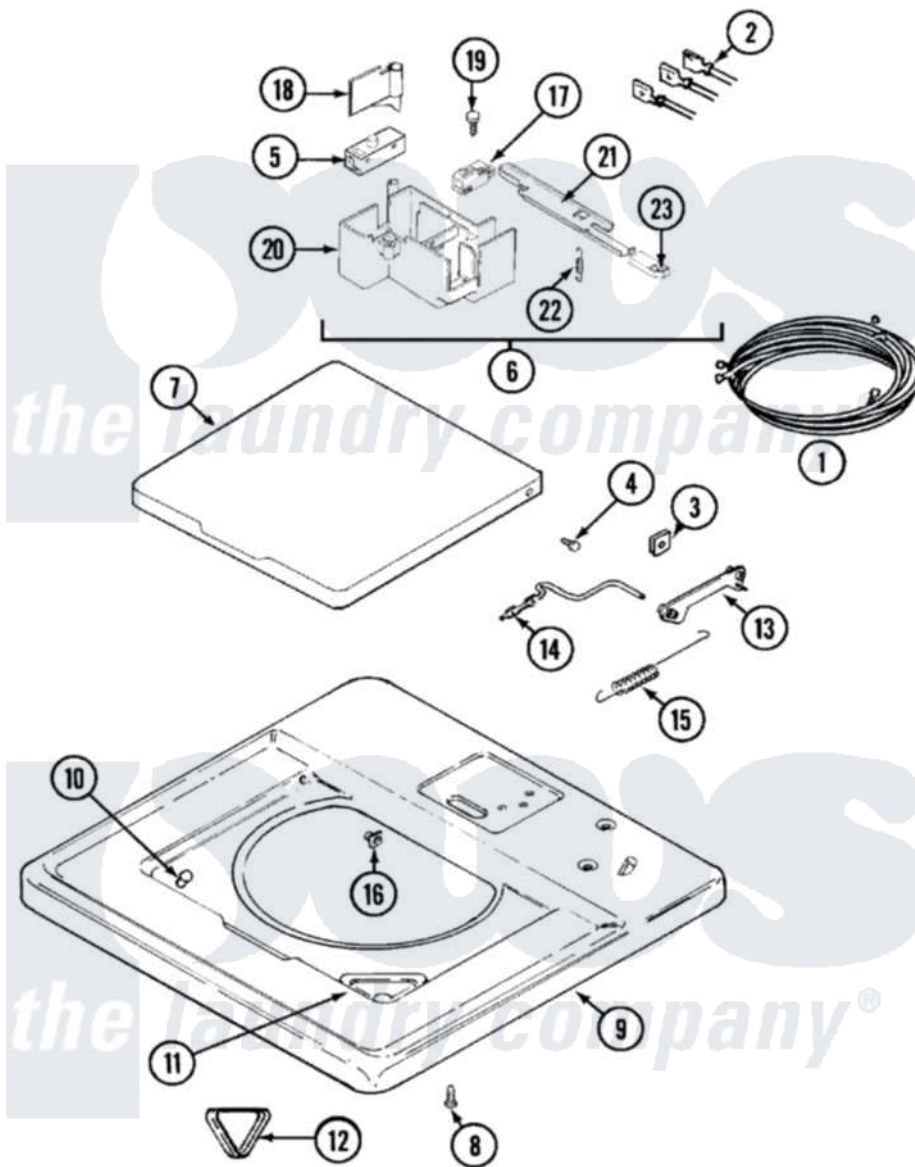

Maytag LSE7806ADQ 11 - TOP & LID (LSE7806ACQ/ADQ)

Maytag Residential Maytag LSE7806ADQ Stacked Washer and Dryer Parts Parts Diagram 11 - TOP & LID (LSE7806ACQ/ADQ)

[Click on the part number to view part](#)

Item	Original Part Number	Replaced By	Status	Part Description
1	22001584			Harness, Wire
"	22001426		Not Available	WIRE HARNESS (UPR. CANADA)
2	22001939			Harness, Lid Switch
3	22001194			Clip, Spring
4	22001001			Screw
5	208823			Pc Switch, Lid
6	22001581	12001514		Switch-Lid
"	22001555			Fuse
7	22002647		Not Available	LID, W/LEGEND (BSQ)
"	22002652		Not Available	LID, WITH LEGEND (BSQ)
8	214354			Screw, Top Cover To Cabnt.
9	22002646			Cover, Top
10	212716			Bumper, Lid
11	22002596	22001008		Cup, Bleach
12	215374		Not Available	GASKET FOR BLEACH CUP

13	22001189	Rod, Restraint
14	22001208	Rod, Counter Balance
15	Y216184	Spring, Counter Balance
16	22001193	Bearing, Counter Balance
17	207166	Switch, Check
18	22001283	Trigger
19	22001183	Screw
20	22001285	Holder, Switch
21	22001286	Switch, Arm
22	22001287	Spring, Switch
23	22001250	Glide, Switch Arm