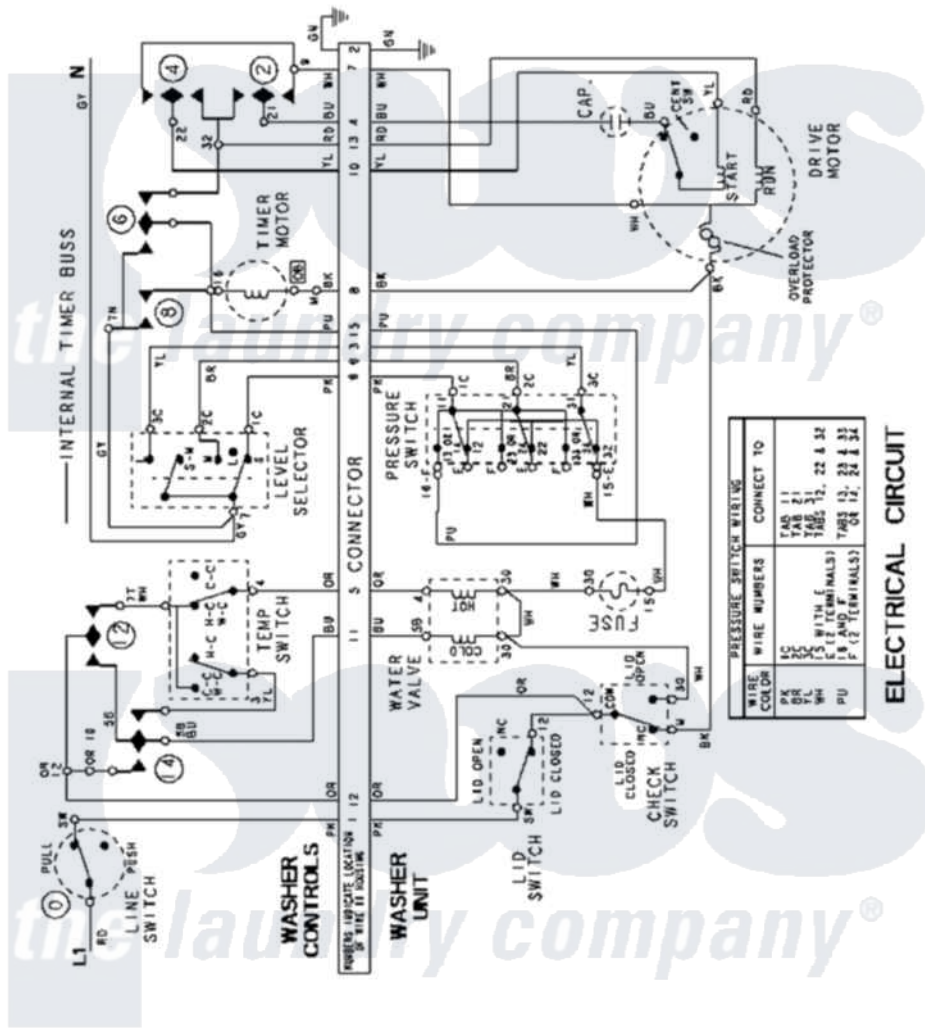

Maytag LSE7806ADQ 15 - WIRING INFORMATION

Maytag Residential Maytag LSE7806ADQ Stacked Washer and Dryer Parts Parts Diagram 15 - WIRING INFORMATION

Click on the part number to view part

Item	Original Part Number	Replaced By	Status	Part Description
NI	15003237		Not Available	WIRING INFORMATION