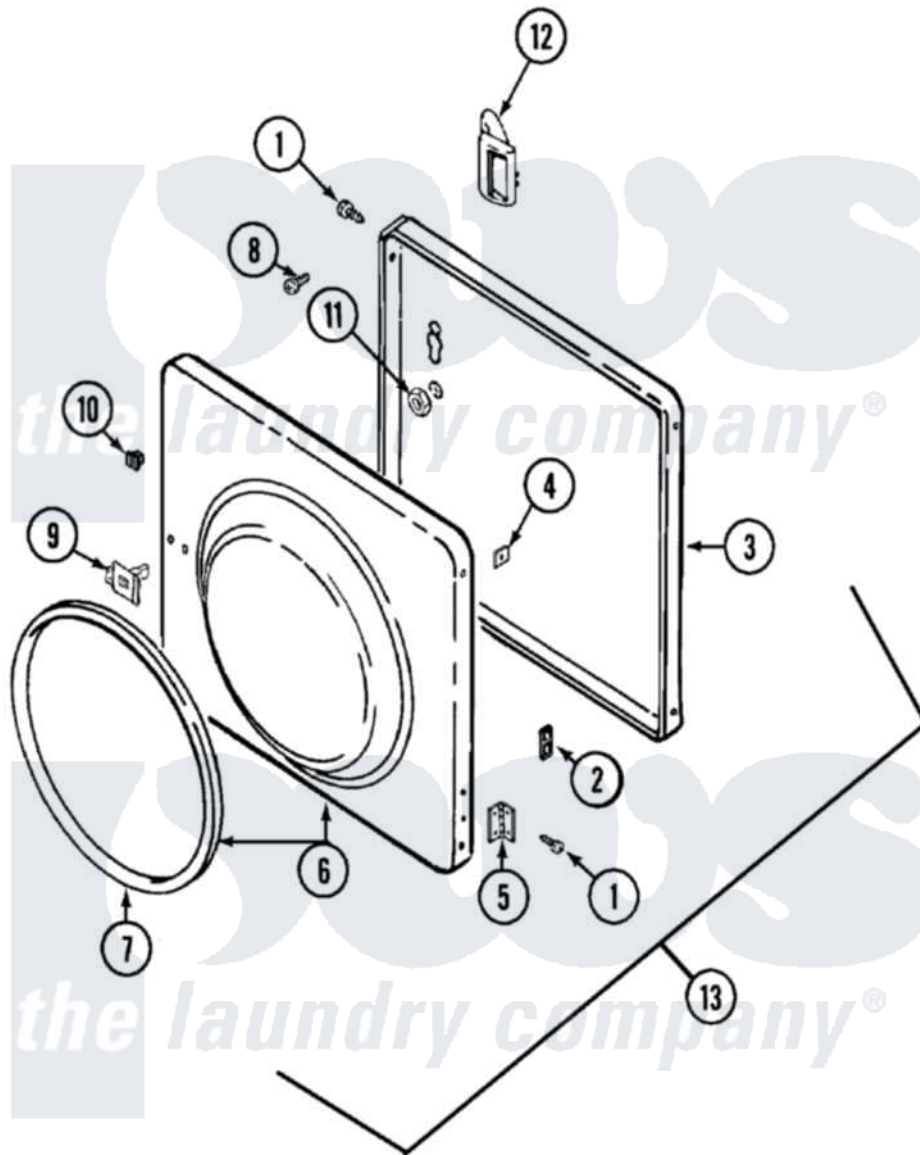

Maytag LSE7806AEE 05 - DOOR

Maytag [Residential Maytag LSE7806AEE Stacked Washer and Dryer Parts](#) Parts Diagram 05 - DOOR
 Click on the part number to view part

Item	Original Part Number	Replaced By	Status	Part Description
1	Y314062			Screw, Door Hinge And Panel
2	33001222			Speednut, Twin
"	33001221	22001817		Sheet, Sound Damper
"	Y313907			Fastener, Twin
3	314475			Panel, Outer Door
4	Y313910			Clip, Door Liner To Outer Panel
5	33001230			Hinge, Door
6	33001002			Door, Inner
7	33001005			Seal, Door
8	312960	489355		Screw, 8 X 1/2
9	Y304578	LA-1003		Door Catch Kit
10	Y313911			Door Strike Retainer
11	214872			Palnut, End Cap Note: Nut, Lamp Holder
12	315425		Not Available	HANDLE, DOOR
13	33001111			Door, Complete