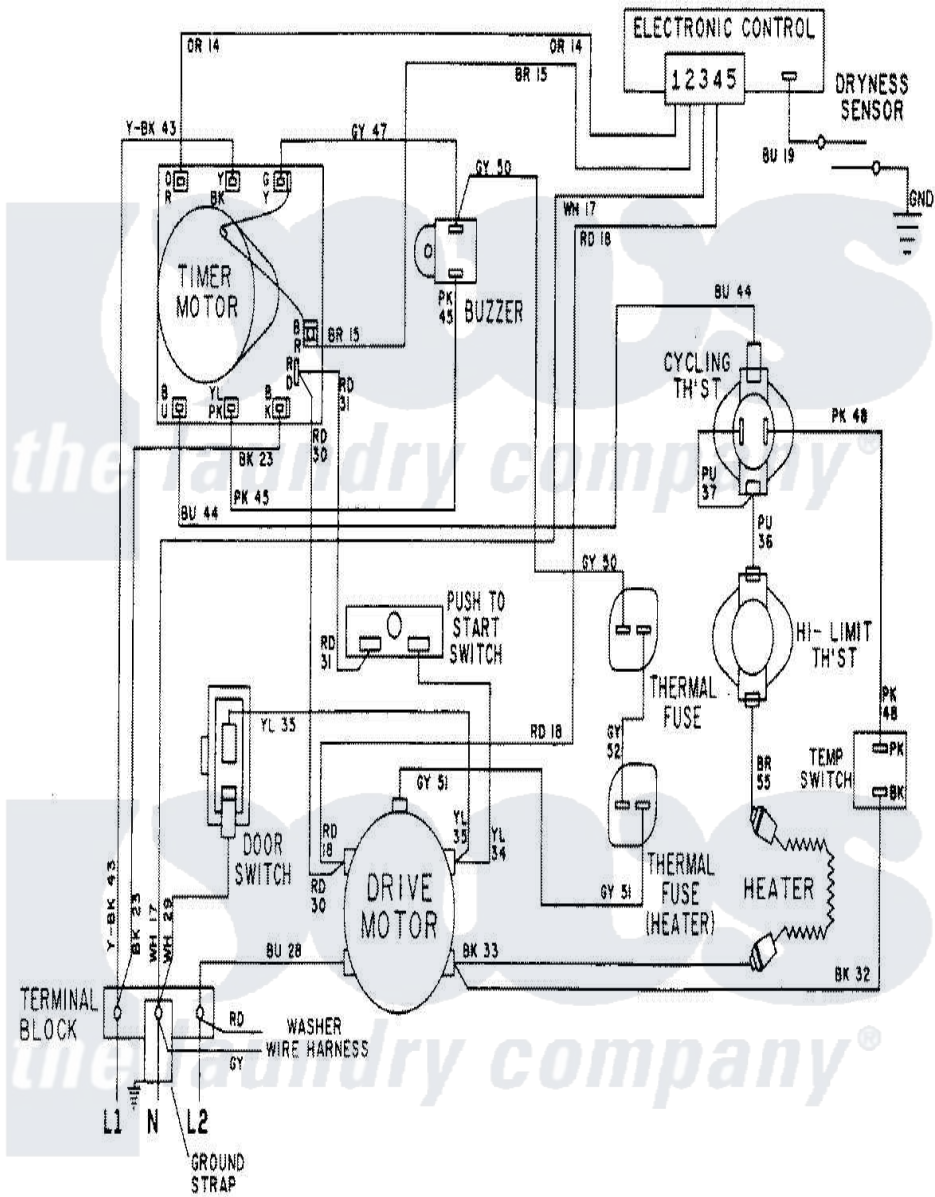

# Maytag LSE7806AEE 15 - WIRING INFORMATION

Maytag Residential Maytag LSE7806AEE Stacked Washer and Dryer Parts Parts Diagram 15 - WIRING INFORMATION

[Click on the part number to view part](#)

Item	Original Part Number	Replaced By	Status	Part Description
NI	15001080		Not Available	WIRING INFORMATION