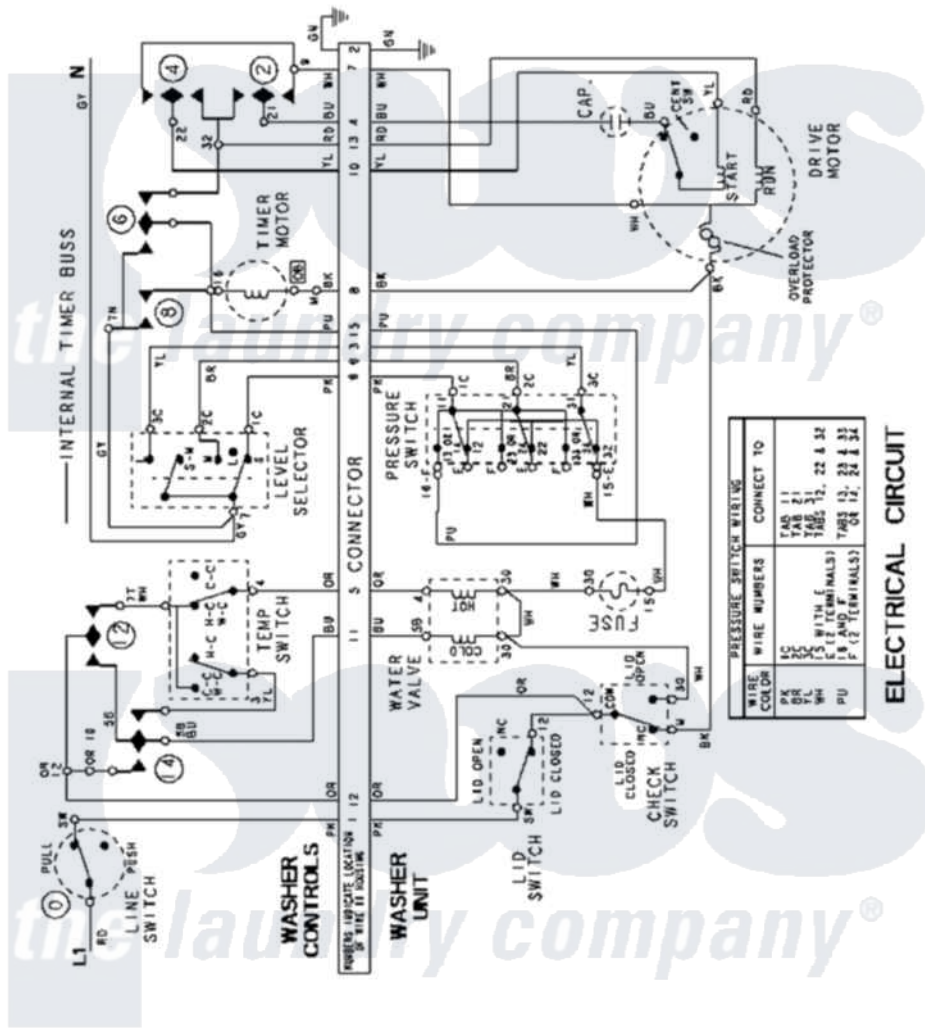

Maytag LSE7806AEE 17 - WIRING INFORMATION

Maytag Residential Maytag LSE7806AEE Stacked Washer and Dryer Parts Parts Diagram 17 - WIRING INFORMATION

Click on the part number to view part

Item	Original Part Number	Replaced By	Status	Part Description
NI	15003237		Not Available	WIRING INFORMATION