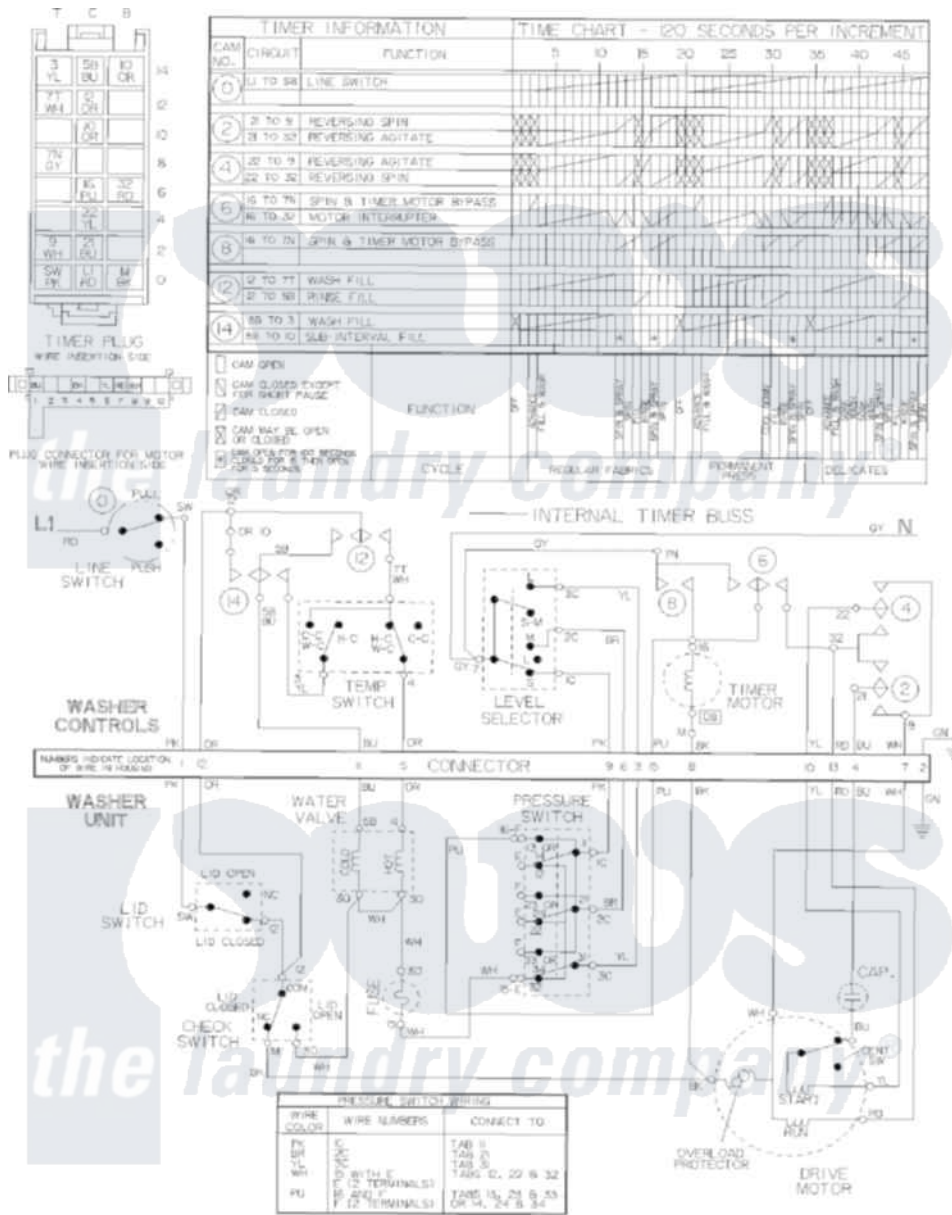

Maytag LSE7806AEE 19 - WIRING INFORMATION

ELECTRICAL CIRCUIT

Maytag Residential Maytag LSE7806AEE Stacked Washer and Dryer Parts Parts Diagram 19 - WIRING INFORMATION

Click on the part number to view part

Item	Original Part Number	Replaced By	Status	Part Description
NI	15003509		Not Available	WIRING INFORMATION