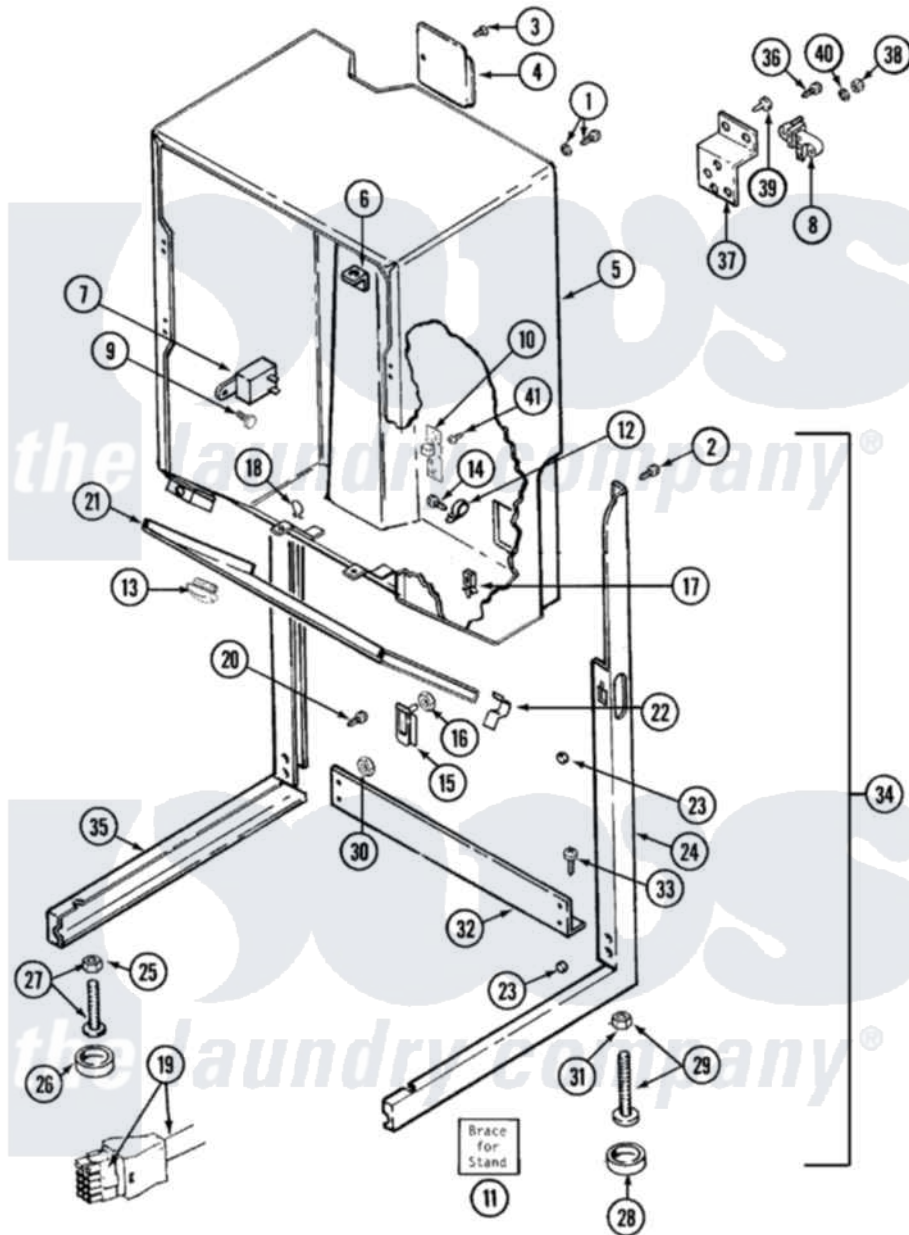

Maytag LSE7806GGE 03 - CABINET-DRYER

Maytag Residential Maytag LSE7806GGE Stacked Washer and Dryer Parts Parts Diagram 03 - CABINET-DRYER
 Click on the part number to view part

Item	Original Part Number	Replaced By	Status	Part Description
1	303846	22003781		Screw, Ground Strap
2	314663	214354		Screw, Top Cover To Cabnt.
3	Y313561			Screw---NA
4	314470		Not Available	COVER, TERMINAL
5	308055			Cabinet
6	312548			Fastener-Access Panel To CA
7	33001377			Inductor, Air Core
"	Y308205	33001623		Buzzer, Non-Adjustable
8	400008			Block, Terminal
9	211168	W10139210		Screw, 8-18 X 5/16
10	33001212			Board, Control-Moisture Sensor
11	306128		Not Available	BRACE FOR STAND-ACCESSORY
12	22001929	8534021		Clamp, Recirc Hose Retainer
13	22001010			Bumper
14	Y310632	1163839		Screw

15	314489		Guide, Pin
16	214872		Palnut, End Cap Note: Nut, Lamp Holder
17	Y313262	W10116752	Retainer-
18	315471	22003298	Retainer, Wire
19	33001555		Harness, Wire
"	22001930		Wire Harness
20	314477		Screw, Access Panel
21	33001050		Panel, Access
"	33001130		Shield, Reflective
22	314482		Fastener, Spring
23	314498		Pad, Dryer Leg
24	33001293	Not Available	LEG ASSY. (RT-WHT)
25	Y052740	62739	Nut, Lock
26	Y314137		Foot, Rubber
27	Y305086		Adjustable Leg And Nut
28	210684		Foot, Adjustable Leg
29	Y302699	22003428	Leg, Adjustable
30	Y052721		Nut, Terminal Block Plate
31	210385		Lock Nut For Adjustable Leg
32	314499	Not Available	BRACE
33	214354		Screw, Top Cover To Cabnt.
34	Y306110		Stand, Dryer
35	33001295	Not Available	LEG ASSY. (LT-WHT)
36	Y312209	W10001200	Screw
37	Y312904		Bracket, Terminal Block
38	311484	112432	Nut
39	33001245		Screw---NA
40	Y311270		Washer, Terminal Block
41	Y251119	3177991	Screw