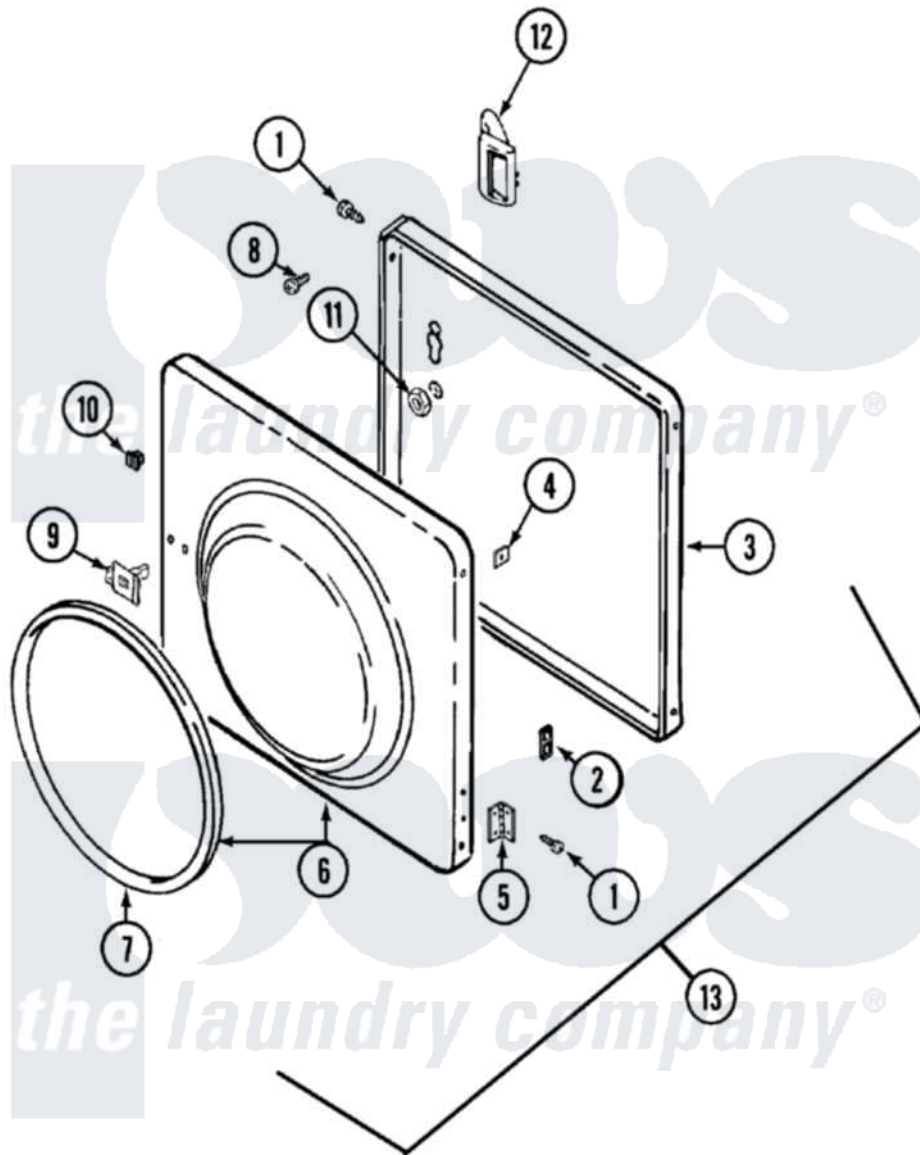

Maytag LSE7806GGE 05 - DOOR

Maytag Residential Maytag LSE7806GGE Stacked Washer and Dryer Parts Parts Diagram 05 - DOOR
 Click on the part number to view part

Item	Original Part Number	Replaced By	Status	Part Description
1	Y314062			Screw, Door Hinge And Panel
2	33001222			Speednut, Twin
"	33001221	22001817		Sheet, Sound Damper
"	Y313907			Fastener, Twin
3	314475			Panel, Outer Door
4	Y313910			Clip, Door Liner To Outer Panel
5	33001230			Hinge, Door
6	33001002			Door, Inner
7	33001005			Seal, Door
8	312960	489355		Screw, 8 X 1/2
9	Y304578	LA-1003		Door Catch Kit
10	Y313911			Door Strike Retainer
11	214872			Palnut, End Cap Note: Nut, Lamp Holder
12	315425		Not Available	HANDLE, DOOR
13	33001111			Door, Complete