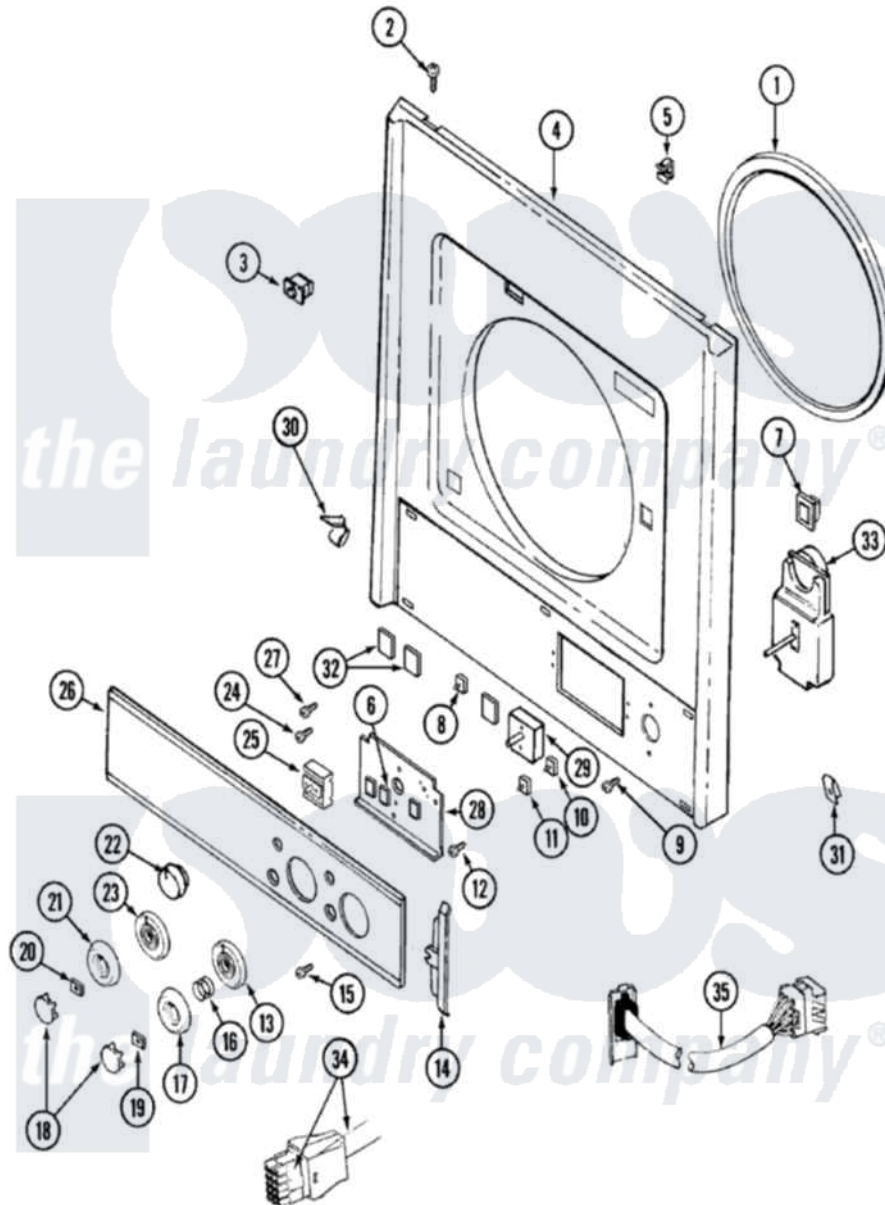

Maytag LSE7806GGE 08 - FRONT PANEL & CONTROL PANEL

Maytag Residential Maytag LSE7806GGE Stacked Washer and Dryer Parts Parts Diagram 08 - FRONT PANEL & CONTROL PANEL

Click on the part number to view part

Item	Original Part Number	Replaced By	Status	Part Description
1	314286			Seal For Front Panel
2	212277			Screw, No.8 X 1/2 Inch
3	33001892	33002239		Switch, Door
4	33001191			Panel, Front
"	33001486	98008544		Screw
5	Y310376			Clip, Door Switch Harness
6	315287			Bumper Small
7	Y304578	LA-1003		Door Catch Kit
8	308017			Switch, Dryer Temperature
9	216042	22001627		Screw
10	22001923			Switch, Water Temperature
11	22001188			Switch, Rotary
12	211294	90767		Screw, 8A X 3/8 HeX Washer Head Tapping
13	33002864			Timer Dial - Dryer
"	22001925			Dial, Washer Timer