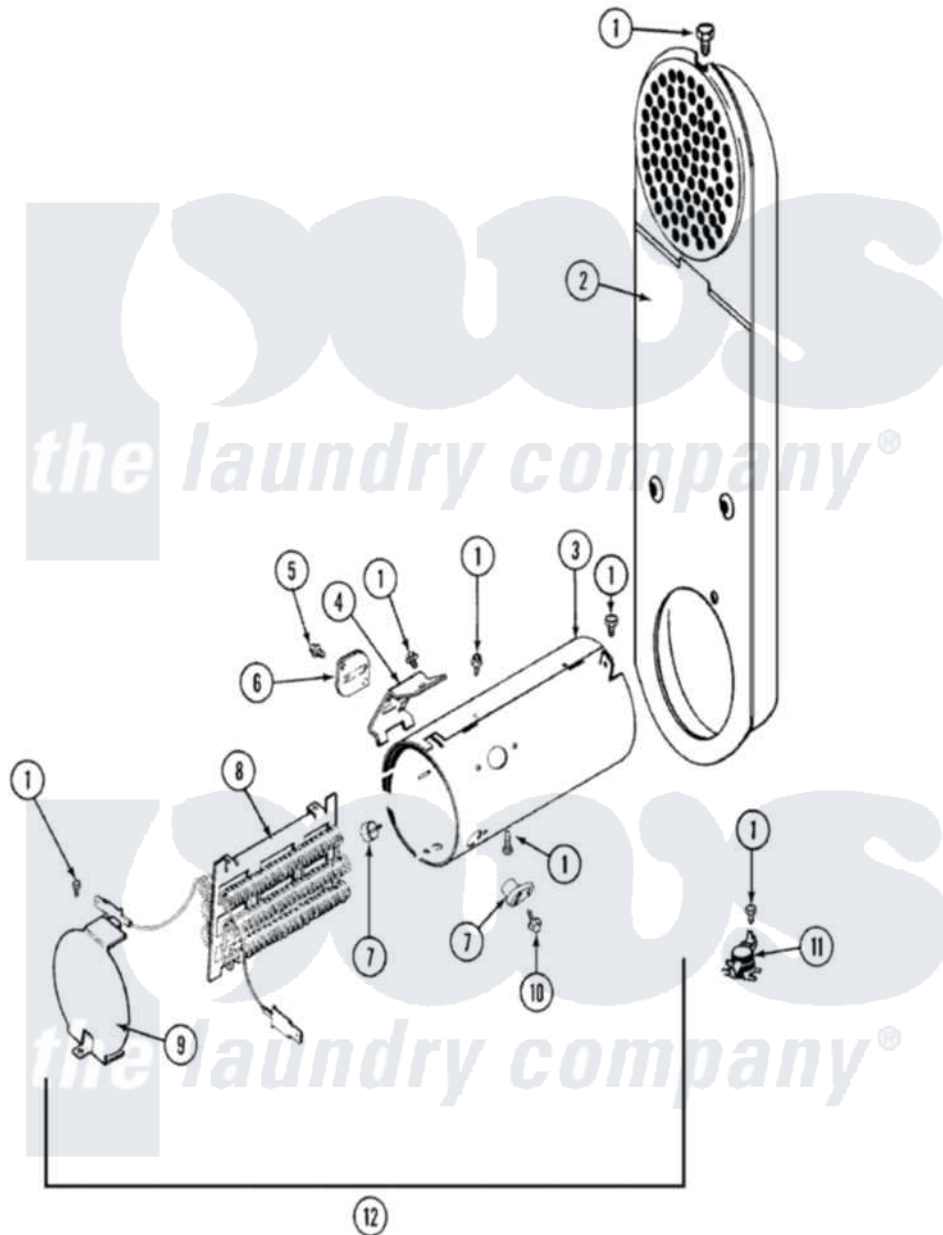

Maytag LSE7806GGE 09 - HEATER

Maytag Residential Maytag LSE7806GGE Stacked Washer and Dryer Parts Diagram 09 - HEATER
 Click on the part number to view part

Item	Original Part Number	Replaced By	Status	Part Description
1	211294	90767		Screw, 8A X 3/8 HeX Washer Head Tapping
2	Y303362			Inlet Duct Assembly - DE
3	314995			Enclosure, Heater
4	315346			Bracket, Thermal Fuse
5	314848	W10116760		Screw
6	307473			Fuse, Thermal
7	314998			Insulator, Terminal
8	Y308576			Heater Sub Assembly
9	33002682			Screw, Coin Drop Mounting Brk.
"	33002682			Screw, Coin Drop Mounting Brk.
"	315000	33002682		Screw, Coin Drop Mounting Brk.
10	314554		Not Available	SCREW
11	303396			Thermostat, Hi-Limit
12	33001402			Heater Assembly