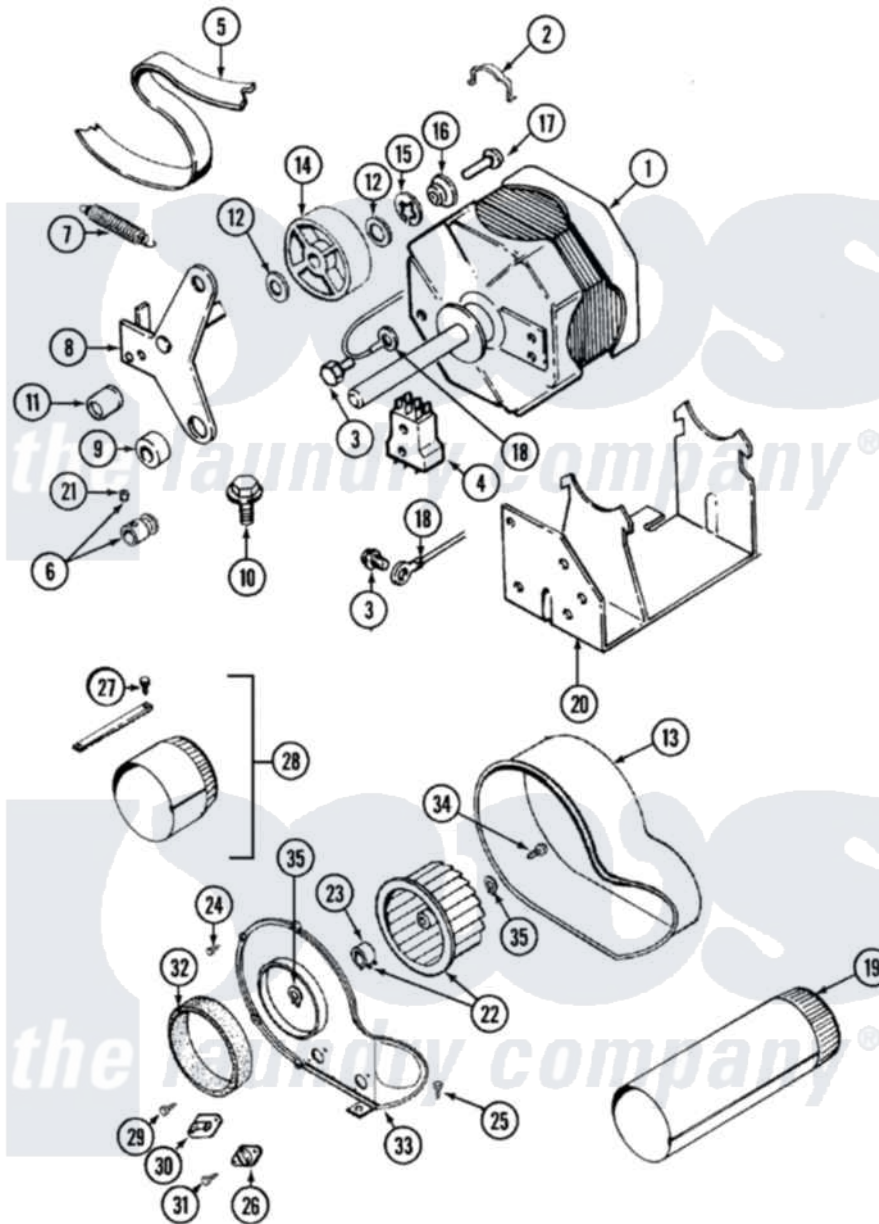

Maytag LSE7806GGE 10 - MOTOR-DRYER & BLOWER

Maytag [Residential Maytag LSE7806GGE Stacked Washer and Dryer Parts](#) Parts Diagram 10 - MOTOR-DRYER & BLOWER

[Click on the part number to view part](#)

Item	Original Part Number	Replaced By	Status	Part Description
1	Y308577			Motor
2	Y015825			Clip, Motor To Motor Support
3	910343	488234		Screw 8-32 X 1/4
4	306207		Not Available	(PROD. No.303358-8 & No.303358-9)
5	314774	Y312959		Poly "V" Belt For Tumbler
6	Y308579			Pulley W/Set Screw
7	314473			Spring For Idler
8	Y303363	6-3033630		Idler Arm
9	314457			Spacer For Idler Arm
10	Y313561			Screw----NA
11	Y312057	910624		Screw
"	314456			Spacer
12	Y312527			Washer, Idler Shaft
13	Y312893			Housing, Blower
14	Y303705	6-3037050		Pulley- ID

15	312958	354987	Ring, Retaining
16	Y312894	315772	Sleeve, Idler Arm
17	Y310842	8182296	Screw, Agitator
18	901220		Ground Wire
19	306637		Exhaust Duct Assembly
20	306054		Support, Motor
21	Y053241		Set Screw, Motor Pulley
22	Y303836		Blower Wheel Assembly And Clamp
23	312967		Clamp, Blower Housing
24	Y312961	W10116751	Screw
25	Y313561		Screw---NA
26	306911		Thermostat, Multi-Temp
27	Y310632	1163839	Screw
28	306643	8544761A	Exten-Exht
29	211294	90767	Screw, 8A X 3/8 HeX Washer Head Tapping
30	306604		Cut-Off, Thermal Part Not Used
31	314848	W10116760	Screw
32	Y312901		Seal, Housing Cover
33	314846		Cover, Blower Housing
34	Y310632	1163839	Screw
35	410233	9703438	Ring-Retrn