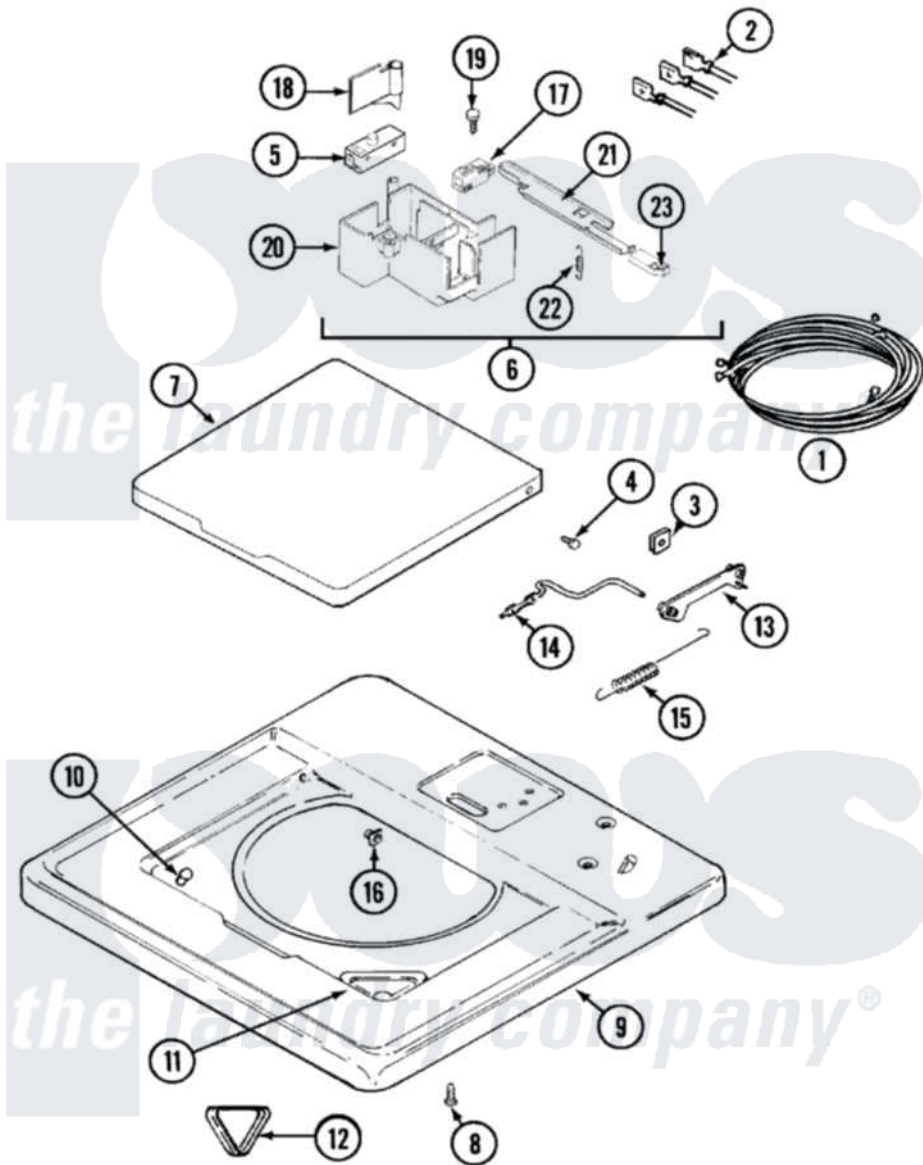

# Maytag LSE7806GGE 11 - TOP & LID

Maytag Residential Maytag LSE7806GGE Stacked Washer and Dryer Parts Parts Diagram 11 - TOP & LID  
 Click on the part number to view part

Item	Original Part Number	Replaced By	Status	Part Description
1	<a href="#">22001930</a>			Wire Harness
"	<a href="#">22001585</a>			Harness, Wire
2	<a href="#">22001939</a>			Harness, Lid Switch
3	<a href="#">22001194</a>			Clip, Spring
4	<a href="#">22001001</a>			Screw
5	<a href="#">208823</a>			Pc Switch, Lid
6	22001581	<a href="#">12001514</a>		Switch-Lid
7	22001080		Not Available	LID (WHT)
8	<a href="#">214354</a>			Screw, Top Cover To Cabnt.
9	22001064		Not Available	COVER, TOP (WHT)
10	<a href="#">212716</a>			Bumper, Lid
11	<a href="#">22001006</a>			Cup, Bleach
12	215374		Not Available	GASKET FOR BLEACH CUP
13	<a href="#">22001189</a>			Rod, Restraint
14	<a href="#">22001208</a>			Rod, Counter Balance
15	<a href="#">Y216184</a>			Spring, Counter Balance

16	<a href="#">22001193</a>	Bearing, Counter Balance
17	<a href="#">207166</a>	Switch, Check
18	<a href="#">22001283</a>	Trigger
19	<a href="#">215537</a>	Screw
"	<a href="#">22001183</a>	Screw
20	<a href="#">22001285</a>	Holder, Switch
21	<a href="#">22001286</a>	Switch, Arm
22	<a href="#">22001287</a>	Spring, Switch
23	<a href="#">22001250</a>	Glide, Switch Arm