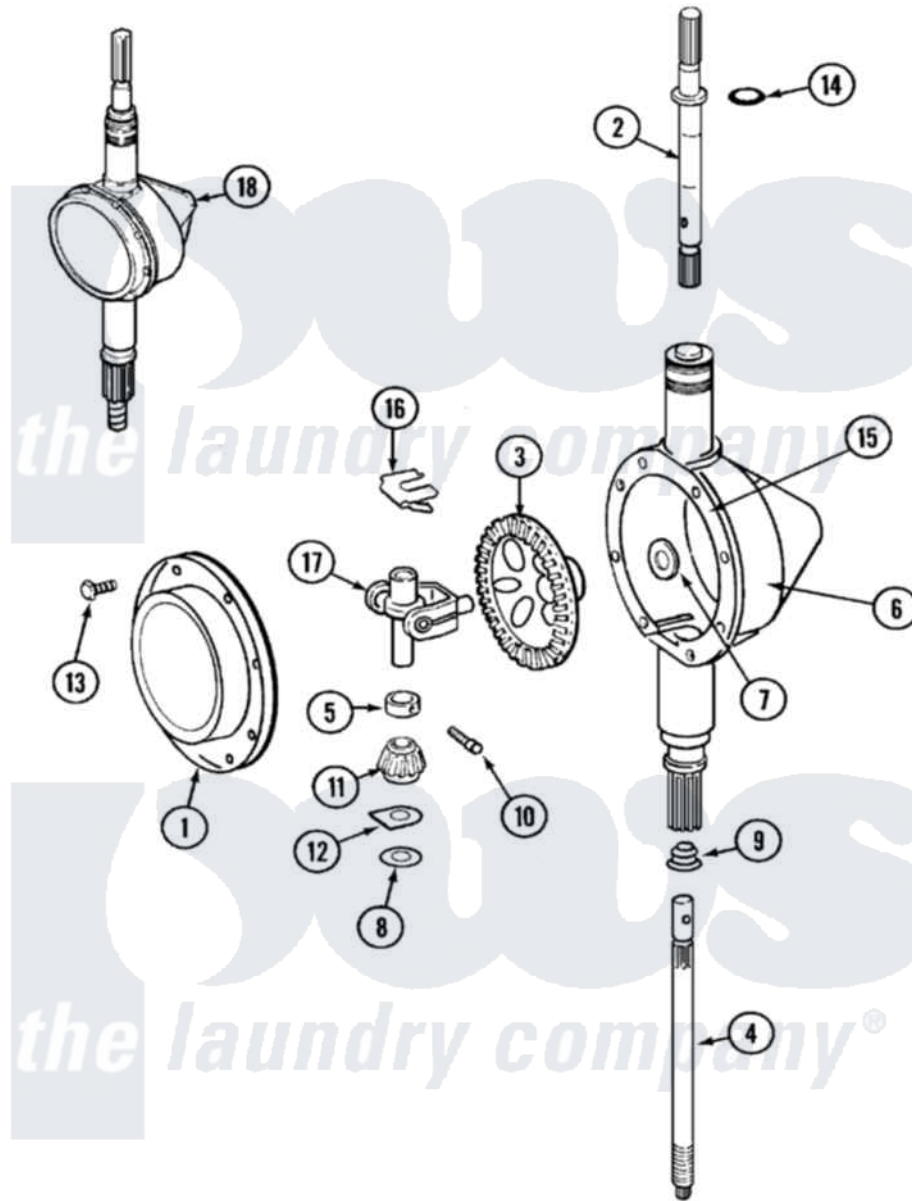

# Maytag LSE7806GGE 12 - TRANSMISSION

Maytag Residential Maytag LSE7806GGE Stacked Washer and Dryer Parts Parts Diagram 12 - TRANSMISSION  
 Click on the part number to view part

Item	Original Part Number	Replaced By	Status	Part Description
1	<a href="#">206628</a>			Cover, Transmission
2	22002415	<a href="#">6-2168983</a>		Shaft- Agi
"	<a href="#">22002340</a>			Collar, Agitator Shaft
"	207153	<a href="#">6-2097820</a>		Kit- Shaft
3	206713	<a href="#">6-2067130</a>		Gear- Beve
4	22002342	<a href="#">6-2300050</a>		Shaft- Cen
"	215410	<a href="#">12001450</a>		Ctr Shaft W/Collar Andkeeper- Dp
5	215415		Not Available	COLLAR, LOWER
"	<a href="#">22002353</a>			Collar, Center Shaft
"	<a href="#">22002341</a>			Collar, Lower Plastic Keeper
6	206624	<a href="#">6-2097750</a>		Trans Dee
"	22002416	<a href="#">6-2300100</a>		Assembly-
7	<a href="#">215394</a>			Washer, Bevel Gear
8	211483	<a href="#">6-2114830</a>		Washer- SP
9	206602	<a href="#">207843</a>		Lip Seal Repair Kit
10	<a href="#">Y206629</a>			Pin, Collar

11	215401	<a href="#">W10221114</a>	Pinion
12	<a href="#">215395</a>		Plate, Clutch
13	215417	Not Available	SCREW, TRANSMISSION COVER
14	<a href="#">210690</a>		Seal, Rubber
"	<a href="#">22002417</a>		O-Ring AgitatOr Shaft
15	Y058700	<a href="#">675652</a>	Adhesive
16	<a href="#">215581</a>		Spring, Agitator Shaft
17	206685	<a href="#">6-2066850</a>	Yoke
18	206707	<a href="#">6-2097750</a>	Trans Dee