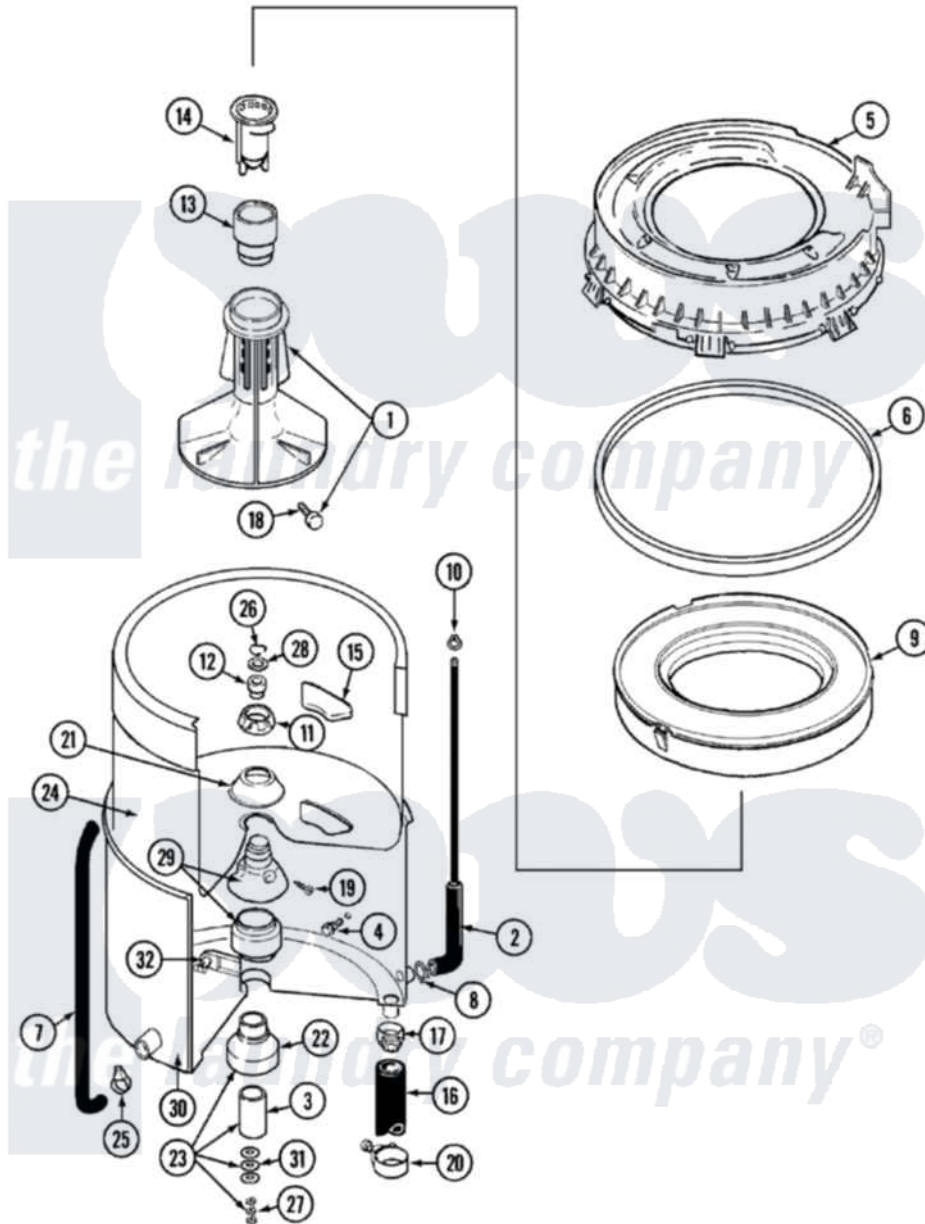

Maytag LSE7806GGE 13 - TUB

Maytag Residential Maytag LSE7806GGE Stacked Washer and Dryer Parts Parts Diagram 13 - TUB
 Click on the part number to view part

Item	Original Part Number	Replaced By	Status	Part Description
1	207538			Agitator W/Lock Screw
2	22001616			Tube, Air
3	211130			Bearing Liner, Tub Bearing
4	200744	W10175939		Bolt
"	205254	W10175938		Bolt
5	22001299			Tub Cover And Gasket Assembly
6	22001007			Gasket, Cover To Tub
7	214495			Tube, Inlet To Tub
8	211641			Clamp, 1-1/16"
9	22001142			Ring, Balance
10	410296	596669		Clamp, Manifold
11	211047	6-2110472		Nut- Clamp
12	22001648	6-2095720		Mounting S
13	22001295			Housing, Dispenser
14	22001294			Cup, Dispensing
15	207219			Filter, Self-Cleaning

16	213045		Hose, Outer Tub Part Not Used
17	22001640	285655	Clamp, Hose
18	206478	Not Available	SCREW & WASHER FOR AGITATOR
19	22001423		Set Screw, Mounting Stem
20	22001640	285655	Clamp, Hose
21	211210		Washer, Clamping Nut
22	200824	6-2040130	Tub Bearin
23	204013	6-2040130	Tub Bearin
24	22001140	Y2201881	Tub, Inner Short White SP
"	Y2201881		Tub, Inner Short White SP
25	205161	489503	Clamp
26	Y015667		Retaining Ring
27	Y054867		Washer, Lock
28	Y015666		Washer, Retaining -
29	22001648	6-2095720	Mounting S
30	22001116	Not Available	TUB, OUTER (STACK)
31	211100		Washer, Outer Tub
32	214434		Spout, Deflector