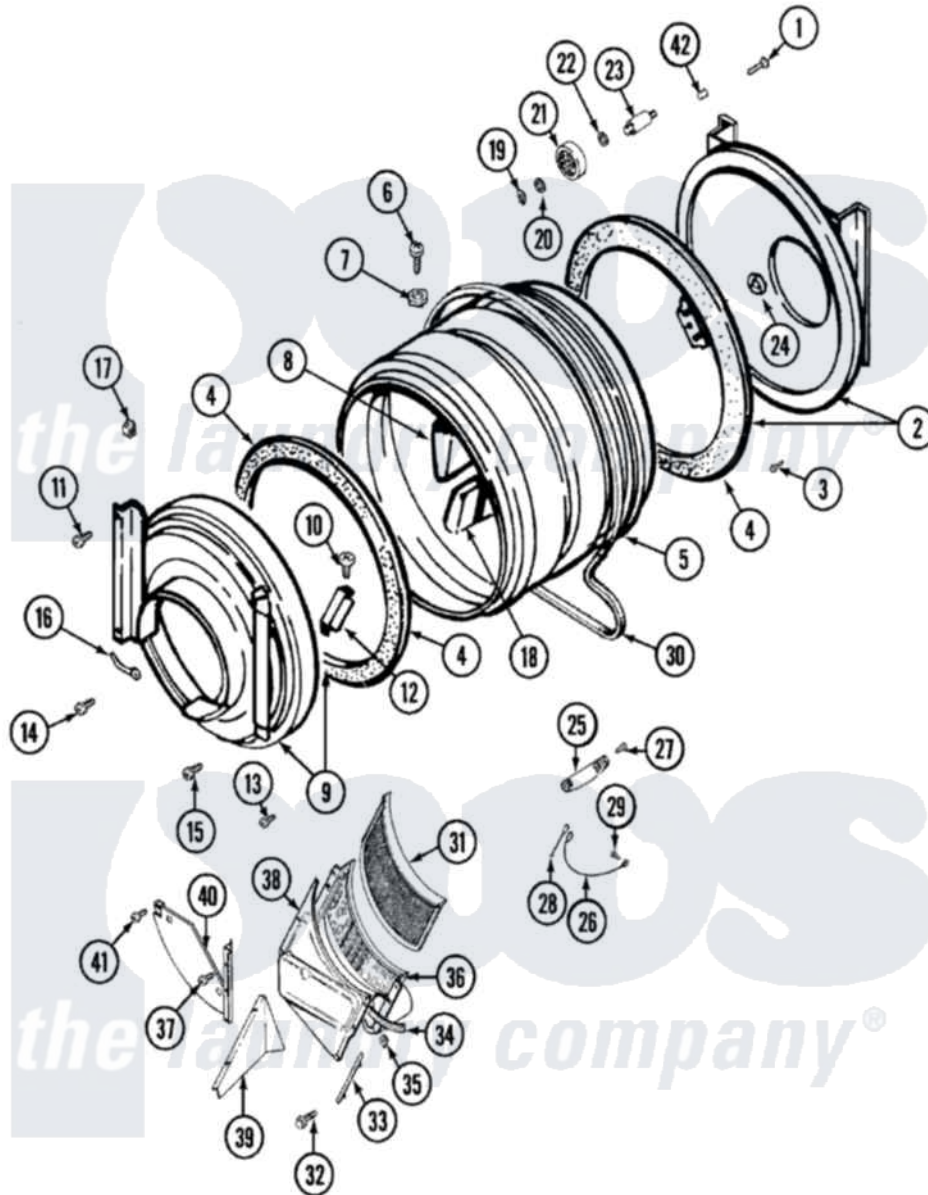

Maytag LSE7806GGE 14 - TUMBLER

Maytag Residential Maytag LSE7806GGE Stacked Washer and Dryer Parts Parts Diagram 14 - TUMBLER
 Click on the part number to view part

Item	Original Part Number	Replaced By	Status	Part Description
1	Y310632	1163839		Screw
2	33001106			Back, Tumbler
3	211294	90767		Screw, 8A X 3/8 HeX Washer Head Tapping
4	314820			Seal, Tumbler
5	33001177			Tumbler
6	Y310759			Screw, Tumbler Baffles
7	314158			Washer, Baffle To Tumbler
8	33001014			Baffle
9	33001107			Front, Tumbler
10	210720			Rivet, Bearing To Tumbler Frmt
11	Y313561			Screw---NA
12	306508			Tumbler Bearing Kit ---W
13	Y314110	33002917		Screw, No.10-16
14	910343	488234		Screw 8-32 X 1/4
15	Y310632	1163839		Screw
16	901220			Ground Wire

17	Y310376		Clip, Door Switch Harness
18	33001013		Baffle
19	410233	9703438	Ring-Retrn
20	312535		Washer, Vault Mounting Brk.
21	Y303373	12001541	Drum Roller/Washer Assembly--W
22	Y313347	312535	Washer, Vault Mounting Brk.
23	Y312948	6-3129480	Shaft- Tumbler
24	312538	33001443	Nut, Hex
25	Y303389	304997	Sensor Assembly With Screws
26	Y303711		Sensor Ground Wire
27	Y251119	3177991	Screw
28	Y312658		Receptacle, Sensor Ground Wire
29	211294	90767	Screw, 8A X 3/8 HeX Washer Head Tapping
30	314774	Y312959	Poly "V" Belt For Tumbler
31	33001003		Screen, Lint
32	Y312961	W10116751	Screw
33	Y313795		Guide For Lint Screen
34	Y313796		Lint Seal
35	315274	488660	Nut, Speed
36	33001006		Duct, Outlet And Grid
37	Y312961	W10116751	Screw
38	314485		Outlet Duct And Grid
39	315239		Shield For Outlet Duct
40	315238		Shield
41	310207		Screw, No.6 X 1/4 Inch
42	313915	31-3915	Tech Sheet