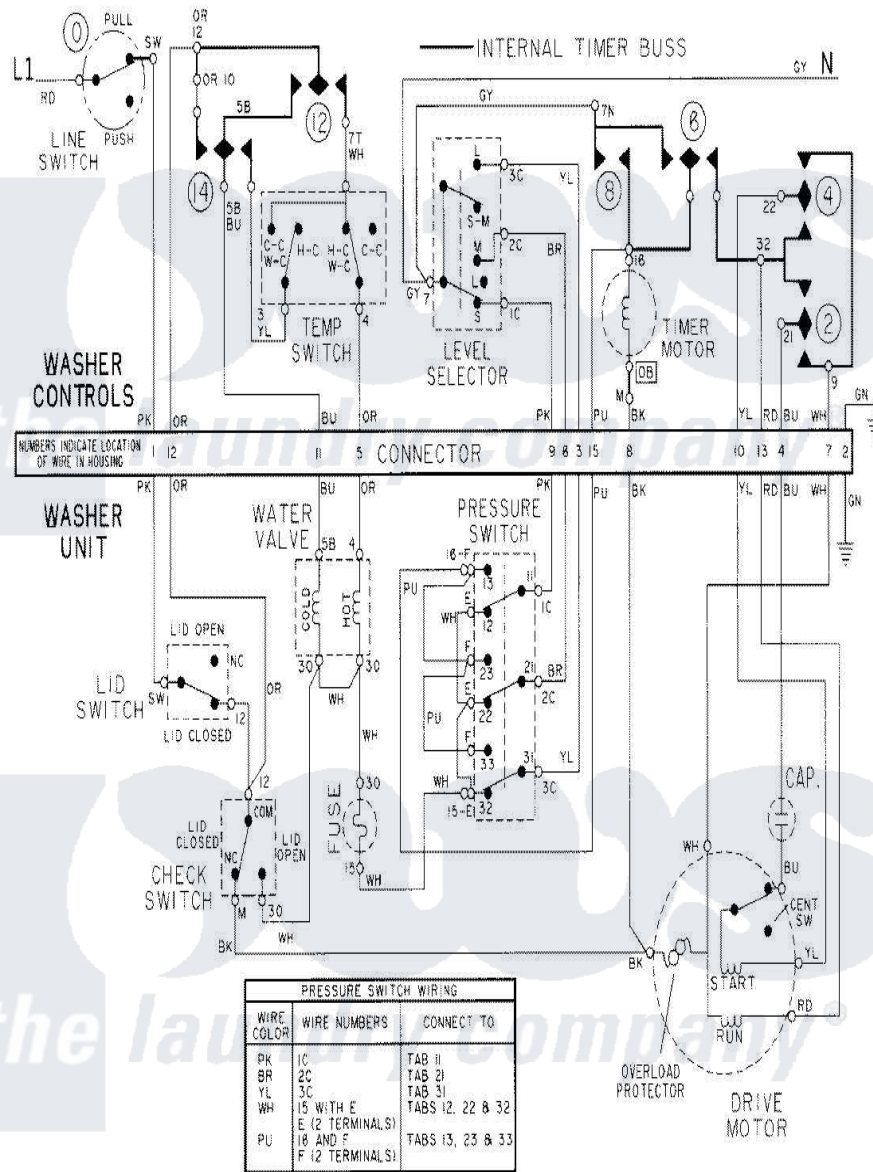

Maytag LSE7806GGE 15 - WIRING INFORMATION

Maytag Residential Maytag LSE7806GGE Stacked Washer and Dryer Parts Parts Diagram 15 - WIRING INFORMATION

[Click on the part number to view part](#)

Item	Original Part Number	Replaced By	Status	Part Description
NI	15002072		Not Available	WIRING INFORMATION