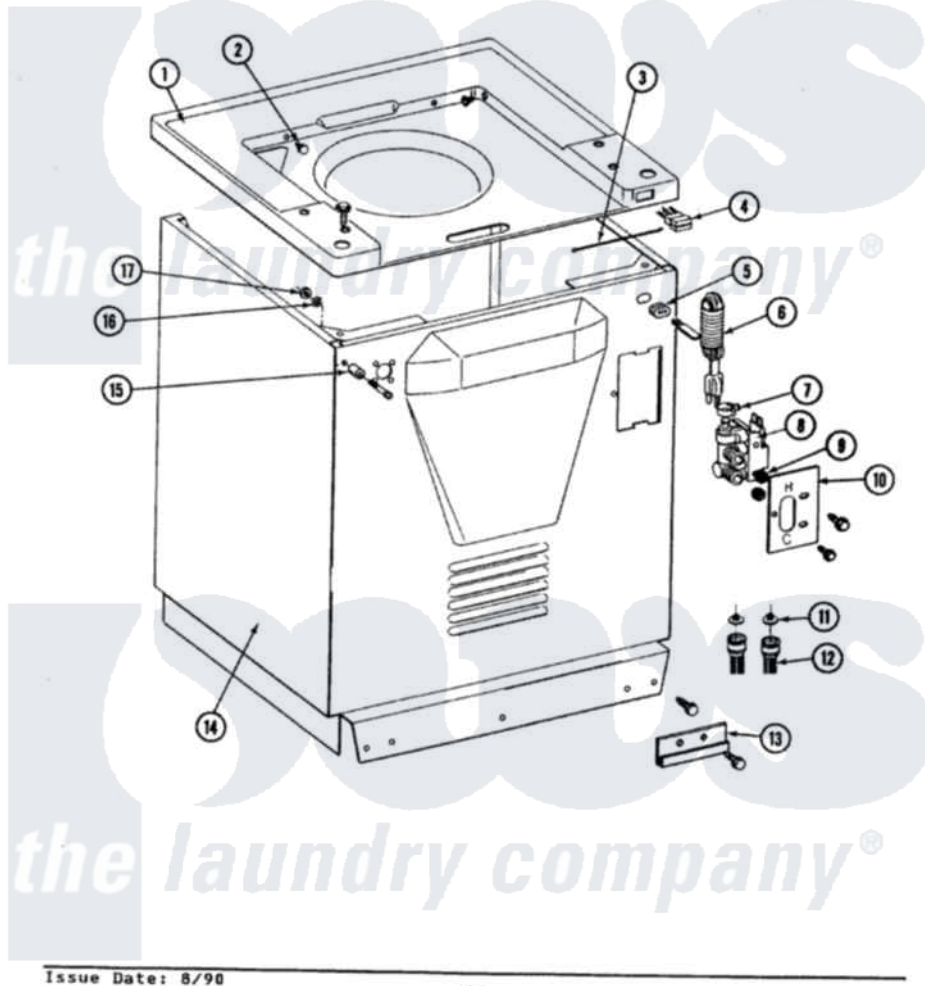

# Maytag LSE9900 03 - CABINET, TOP COVER & WATER VALVE (REAR)

SECTION: CABINET, TOP COVER & WATER VALVE-REAR VIEW  
 MODEL: SE-S69900

Maytag Residential Maytag LSE9900 Stacked Washer and Dryer Parts Parts Diagram 03 - CABINET, TOP COVER & WATER VALVE (REAR)  
 Click on the part number to view part

Item	Original Part Number	Replaced By	Status	Part Description
1	207579		Not Available	TOP COVER (WHITE)
"	207579L		Not Available	TOP COVER (ALMOND)
"	<a href="#">214354</a>			Screw, Top Cover To Cabnt.
2	215247		Not Available	BUMPER FOR LID
3	215274		Not Available	TOP COVER RESTRAINT
4	213076		Not Available	PIN FOR PLUG
"	206420		Not Available	EDGE CONNECTOR ASSEMBLY
"	<a href="#">206849</a>			D.C. Wire Harness
"	<a href="#">215539</a>			Pin Housing
5	<a href="#">211881</a>			Grommet, Cord Part Not Used-Gas Models Only
6	<a href="#">Y310376</a>			Clip, Door Switch Harness
"	206424		Not Available	POWER CORD
"	<a href="#">Y313559</a>			Screw
7	<a href="#">201575</a>			Clamp, Hose