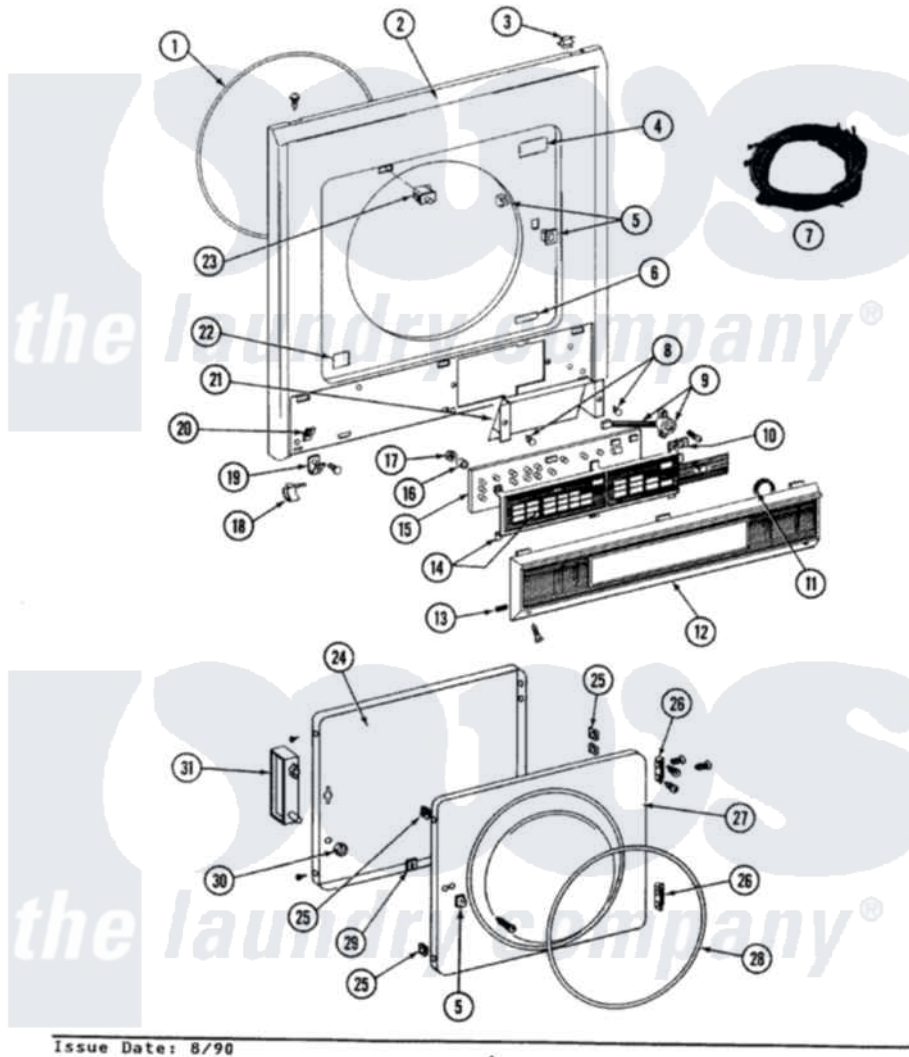

Maytag LSE9900 05 - DOOR, FRONT PANEL & CONTROL PANEL

SECTION: DOOR, FRONT PANEL & CONTROL PANEL
 MODEL: SE-S69900

Issue Date: 8/90

4

Maytag Residential Maytag LSE9900 Stacked Washer and Dryer Parts Parts Diagram 05 - DOOR, FRONT PANEL & CONTROL PANEL

[Click on the part number to view part](#)

Item	Original Part Number	Replaced By	Status	Part Description
1	314286			Seal For Front Panel
2	212277			Screw, No.8 X 1/2 Inch
"	314474L		Not Available	FRONT PANEL-ALMOND
3	Y310376			Clip, Door Switch Harness
4	Y313927			INSTRUCTION LABEL
5	306436			Door Latch Kit-W
"	312960	489355		Screw, 8 X 1/2
6	314609		Not Available	CAUTION LABEL
7	307852		Not Available	WIRE HARNESS, MAIN (SE9900)
"	Y312953			Terminal, Edgeboard
"	910768	M0280301		Tie Electr
"	307854	WR72X242		Slide Assembly RH
8	314523			Clip
9	306070		Not Available	SPEAKER
"	212949	22001866		Screw, Relay

10	912086		Clip, Speed
11	314561	Not Available	AIR SEAL
12	210932		Screw, No.8 X 9/16 Ctsk Note: Screw, Inlet Duct
"	307851	Not Available	CONTROL PANEL
13	314560	Not Available	SEAL, MOISTURE
14	Y307849	Not Available	TOUCH PAD WITH BRACKET
"	211294	90767	Screw, 8A X 3/8 HeX Washer Head Tapping
15	306069	33001048	Control Assembly
16	912075		Spacer, Circuit Board
17	912077		Locknut, Reader Harness
18	314482		Fastener, Spring
19	211294	90767	Screw, 8A X 3/8 HeX Washer Head Tapping
"	314481		Mounting Bracket
20	314748	488660	Nut, Speed
21	314517		Shield For Microprocessor
22	314486	Not Available	LABEL
23	Y305753	W10169313	Switch-Dor
24	314475L		Panel, Outer Door
25	Y313910		Clip, Door Liner To Outer Panel
26	Y304577	33001230	Hinge, Door
"	Y314062		Screw, Door Hinge And Panel
27	306676	Not Available	INNER DOOR WITH KNOB
28	314077		Door Seal
29	Y313911		Door Strike Retainer
30	214872		Palnut, End Cap Note: Nut, Lamp Holder
31	314476	Not Available	HANDLE,DOOR