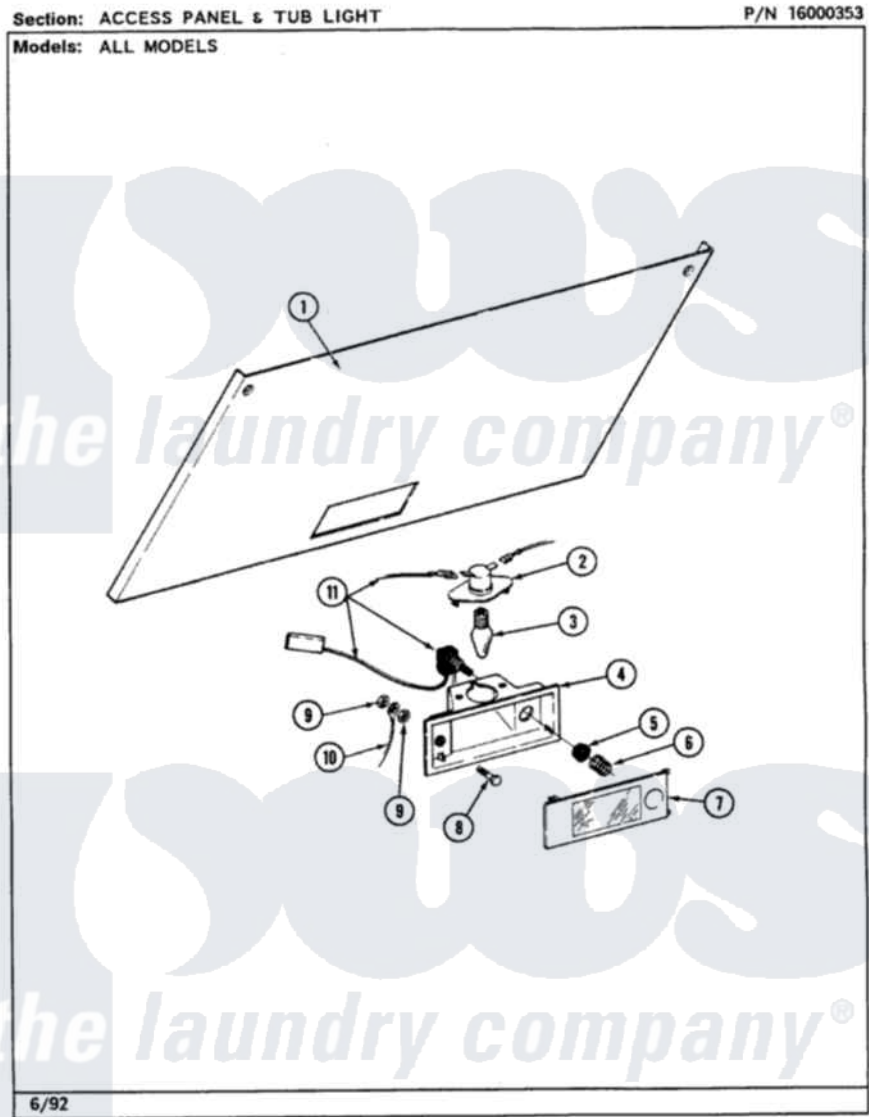

# Maytag LSE9900ACL 01 - ACCESS PNL & TUB LGT (LSE ACL,ACW,ADL)

10

Maytag Residential Maytag LSE9900ACL Stacked Washer and Dryer Parts Parts Diagram 01 - ACCESS PNL & TUB LGT (LSE ACL,ACW,ADL)

[Click on the part number to view part](#)

Item	Original Part Number	Replaced By	Status	Part Description
1	307844L		Not Available	ACCESS PANEL (ALM)
2	315198		Not Available	LAMP HOLDER
3	Y307100	<a href="#">67001316</a>		Bulb, Light
4	<a href="#">315227</a>			Lamp Bracket ALM
5	315197		Not Available	NUT FOR TUB LIGHT SWITCH
6	315196		Not Available	SPRING FOR TUB LIGHT
7	Y307926		Not Available	LENS ASSY ALM
8	315211	<a href="#">22002354</a>		Screw, Back Bracket
9	<a href="#">912077</a>			Locknut, Reader Harness
10	<a href="#">204807</a>			Ground Wire, Supp. Plte To Top Cover
11	<a href="#">Y307847</a>			Switch And Wire Assembly