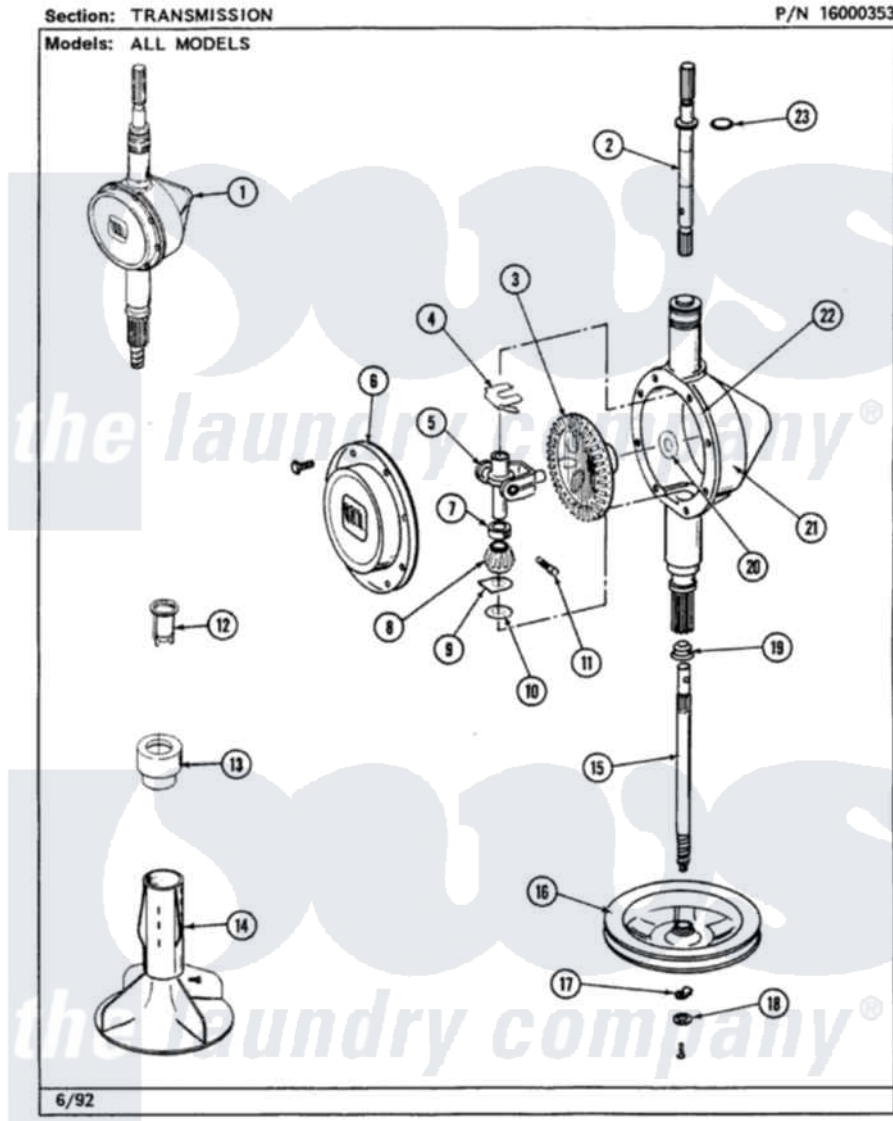

Maytag LSE990ACL 12 - HEATER (LSE990ACL,ACW,ADL,ADW)

32

Maytag Residential Maytag LSE990ACL Stacked Washer and Dryer Parts Parts Diagram 12 - HEATER
 (LSE990ACL,ACW,ADL,ADW)
 Click on the part number to view part

Item	Original Part Number	Replaced By	Status	Part Description
1	211294	90767		Screw, 8A X 3/8 HeX Washer Head Tapping
2	307120		Not Available	INLET DUCT ASSY.
3	314995			Enclosure, Heater
4	315346			Bracket, Thermal Fuse
5	314848	W10116760		Screw
6	307473			Fuse, Thermal
7	314998			Insulator, Terminal
8	307186	Y308615		Heater Sub-Assembly
9	314999			Shield, Radiant
10	314554		Not Available	SCREW
11	Y307173			Wire, Jumper
"	303396			Thermostat, Hi-Limit
12	307183			Heater Assembly
"	Y306111			Heater Assembly Complete