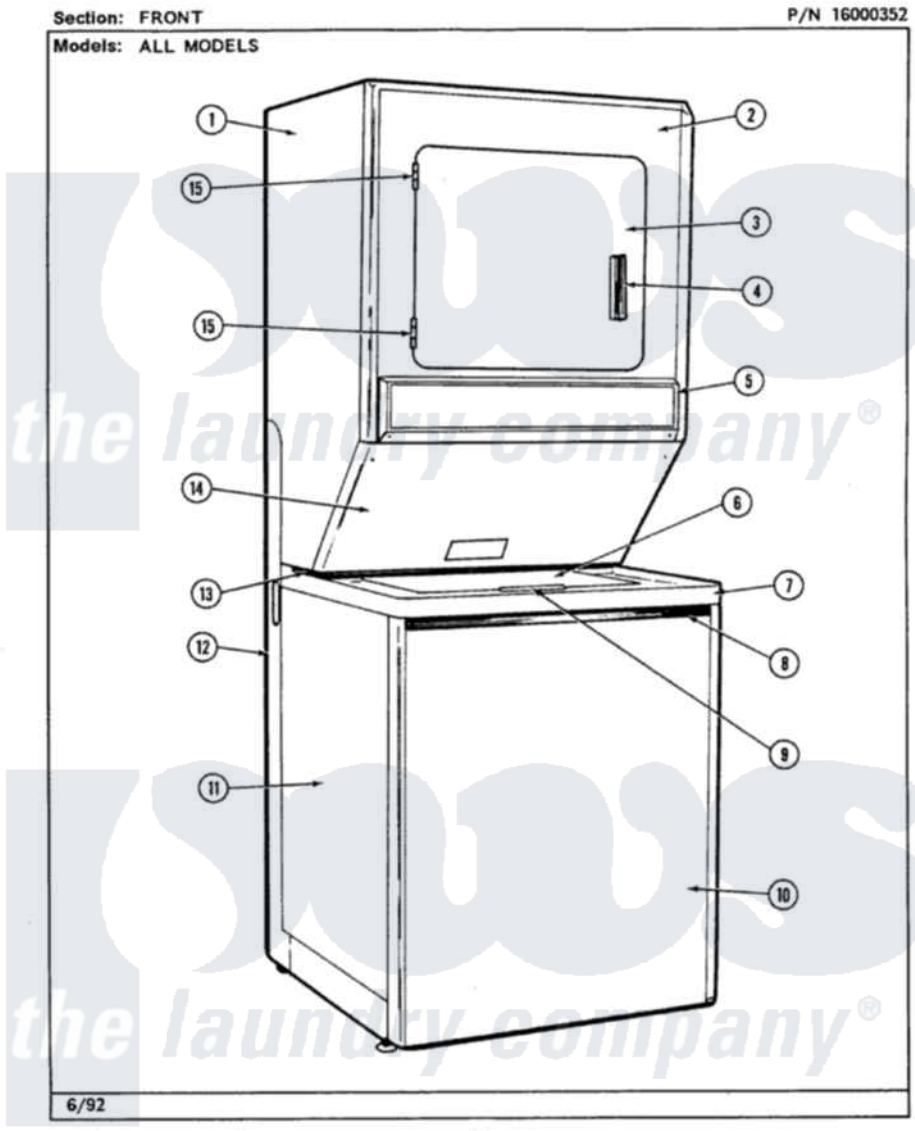

Maytag LSE9900ADE 12 - FRONT VIEW (LSE9900AEx)

Maytag Residential Maytag LSE9900ADE Stacked Washer and Dryer Parts Parts Diagram 12 - FRONT VIEW (LSE9900AEx)

[Click on the part number to view part](#)

Item	Original Part Number	Replaced By	Status	Part Description
1	308055			Cabinet
2	314474		Not Available	FRONT PANEL-WHITE
3	314475			Panel, Outer Door
4	314476		Not Available	HANDLE, DOOR
5	307966			Control Panel
"	210932			Screw, No.8 X 9/16 Ctsk Note: Screw, Inlet Duct
6	215251		Not Available	LID-WHITE
7	207579		Not Available	TOP COVER (WHITE)
8	215266		Not Available	TRIM, FRONT PANEL
9	206667			Handle With Nuts
10	207205			Panel, Front
11	207207		Not Available	CABINET WHT
12	Y306110			Stand, Dryer
13	215245		Not Available	BRIDGE FOR TOP COVER NA