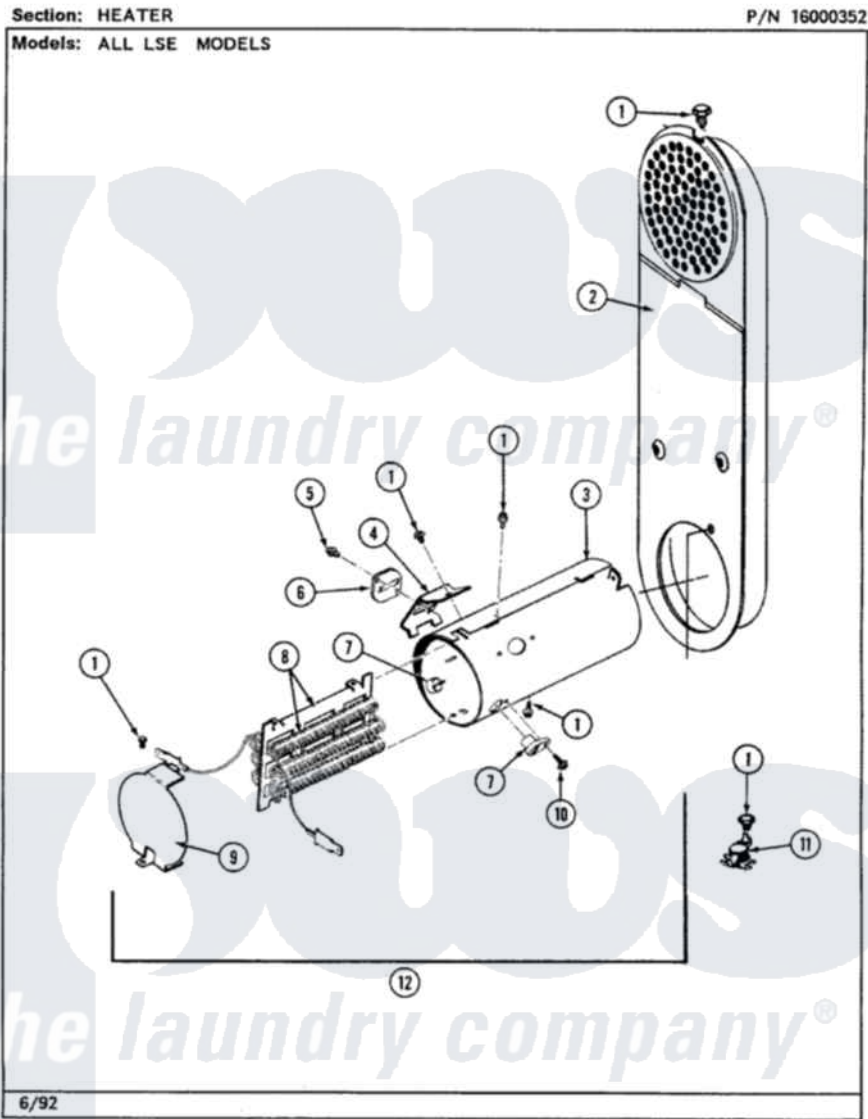

# Maytag LSE9900ADE 13 - HEATER

18

Maytag Residential Maytag LSE9900ADE Stacked Washer and Dryer Parts Parts Diagram 13 - HEATER  
Click on the part number to view part

Item	Original Part Number	Replaced By	Status	Part Description
1	211294	<a href="#">90767</a>		Screw, 8A X 3/8 HeX Washer Head Tapping
2	307120		Not Available	INLET DUCT ASSY.
3	<a href="#">314995</a>			Enclosure, Heater
4	<a href="#">315346</a>			Bracket, Thermal Fuse
5	314848	<a href="#">W10116760</a>		Screw
6	<a href="#">307473</a>			Fuse, Thermal
7	<a href="#">314998</a>			Insulator, Terminal
8	307186	<a href="#">Y308615</a>		Heater Sub-Assembly
9	<a href="#">314999</a>			Shield, Radiant
10	314554		Not Available	SCREW
11	<a href="#">308217</a>			Thermostat, Hi-Limit
"	<a href="#">Y307173</a>			Wire, Jumper
"	<a href="#">303896</a>			Hi-Limit Thermostat-Canada
12	<a href="#">307183</a>			Heater Assembly
"	<a href="#">Y306111</a>			Heater Assembly Complete