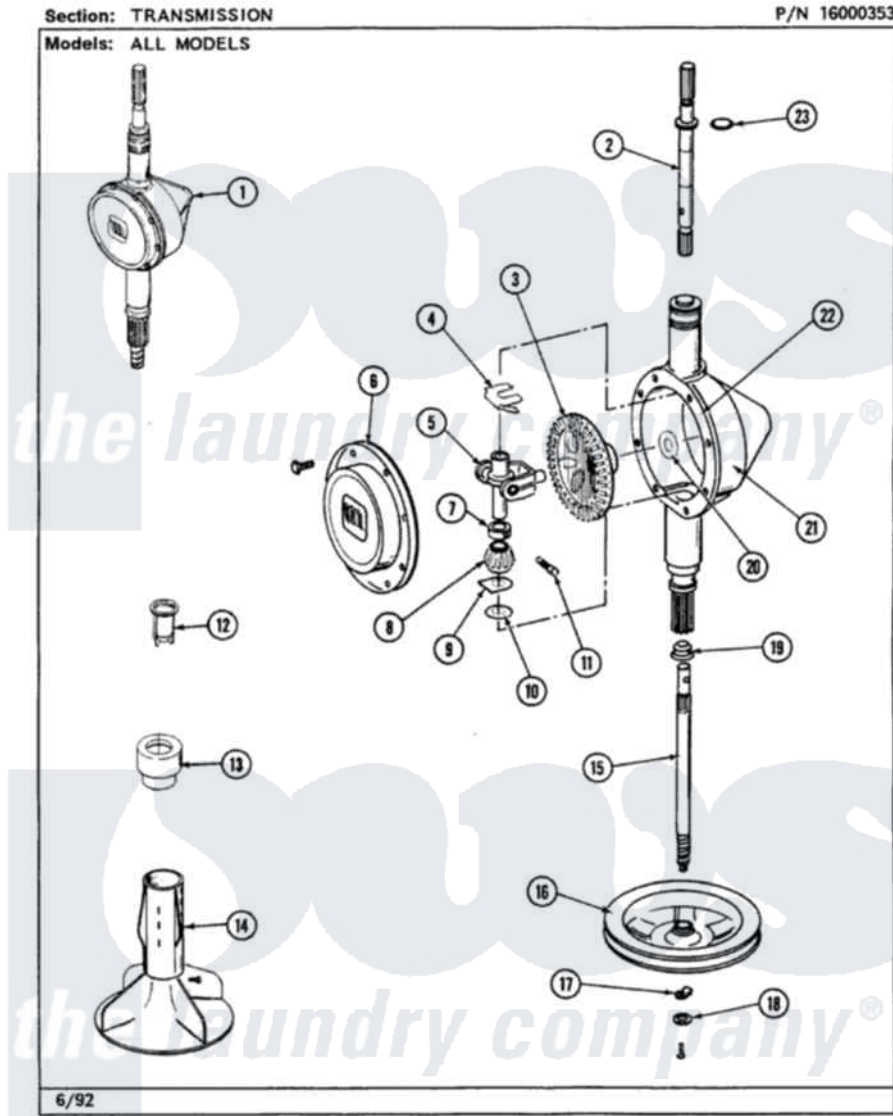

Maytag LSE990ADE 16 - TRANSMISSION

32

Maytag Residential Maytag LSE990ADE Stacked Washer and Dryer Parts Parts Diagram 16 - TRANSMISSION
 Click on the part number to view part

Item	Original Part Number	Replaced By	Status	Part Description
1	206707	6-2097750		Trans Dee
2	207153	6-2097820		Kit- Shaft
3	206713	6-2067130		Gear- Beve
4	215581			Spring, Agitator Shaft
5	206685	6-2066850		Yoke
6	206628			Cover, Transmission
"	215417		Not Available	SCREW, TRANSMISSION COVER
7	215415		Not Available	COLLAR, LOWER
8	215401	W10221114		Pinion
9	215395			Plate, Clutch
10	211483	6-2114830		Washer- SP
11	Y206629			Pin, Collar
12	215733			Dispensing Cup
13	215721			Dispensing Cap
14	207538			Agitator W/Lock Screw
				SCREW & WASHER FOR

"	206478	Not Available	SCREW & WASHER FOR AGITATOR
15	215410	12001450	Ctr Shaft W/Collar Andkeeper-Dp
16	211059	6-2301530	Pulley
17	211089		Lug, Stop Pulley
"	211375	681582	Screw
18	211090	22003555	Washer, Stop Lug
19	206602	207843	Lip Seal Repair Kit
20	215394		Washer, Bevel Gear
21	206624	6-2097750	Trans Dee
22	Y058700	675652	Adhesive
23	210690		Seal, Rubber